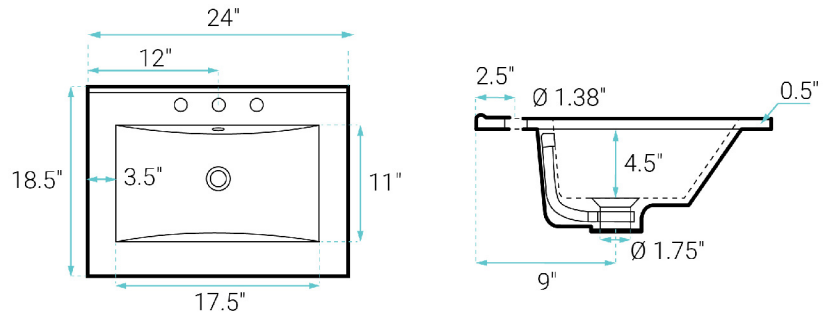

### FEATURES:

- Sleek, freestanding design
- Glazed ceramic, single sink
- Standard 1.75" drain hole
- Standard 1.38" faucet holes
- Stainless steel metal legs
- Chrome-finish overflow

### SPECIFICATIONS:

N.W: 74 lb.

W: 24" x D: 18.5" x H: 35.5"

Inner Sink: D: 11" x W: 17.5" x H: 4.5"