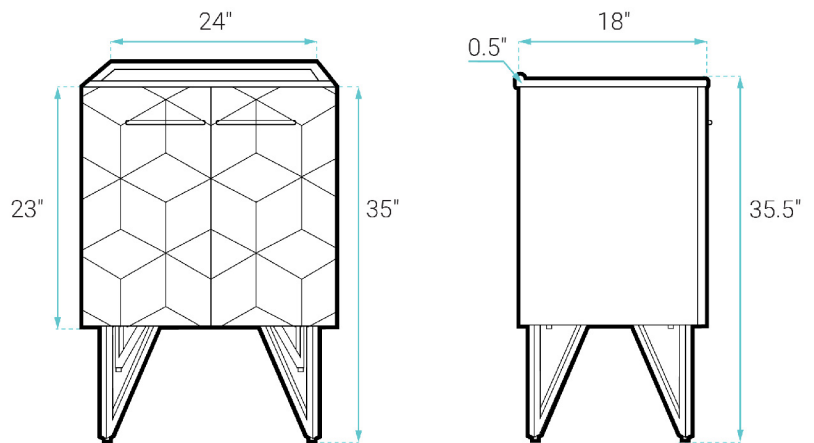

### FEATURES:

- Sleek, freestanding design
- Glazed ceramic, single sink
- Standard 1.75" drain hole
- Standard 1.38" faucet holes
- Stainless steel metal legs
- Chrome-finish overflow

### SPECIFICATIONS:

N.W: 74 lb.

W: 24" x D: 18.5" x H: 35.5"

Inner Sink: D: 11" x W: 17.5" x H: 4.5"