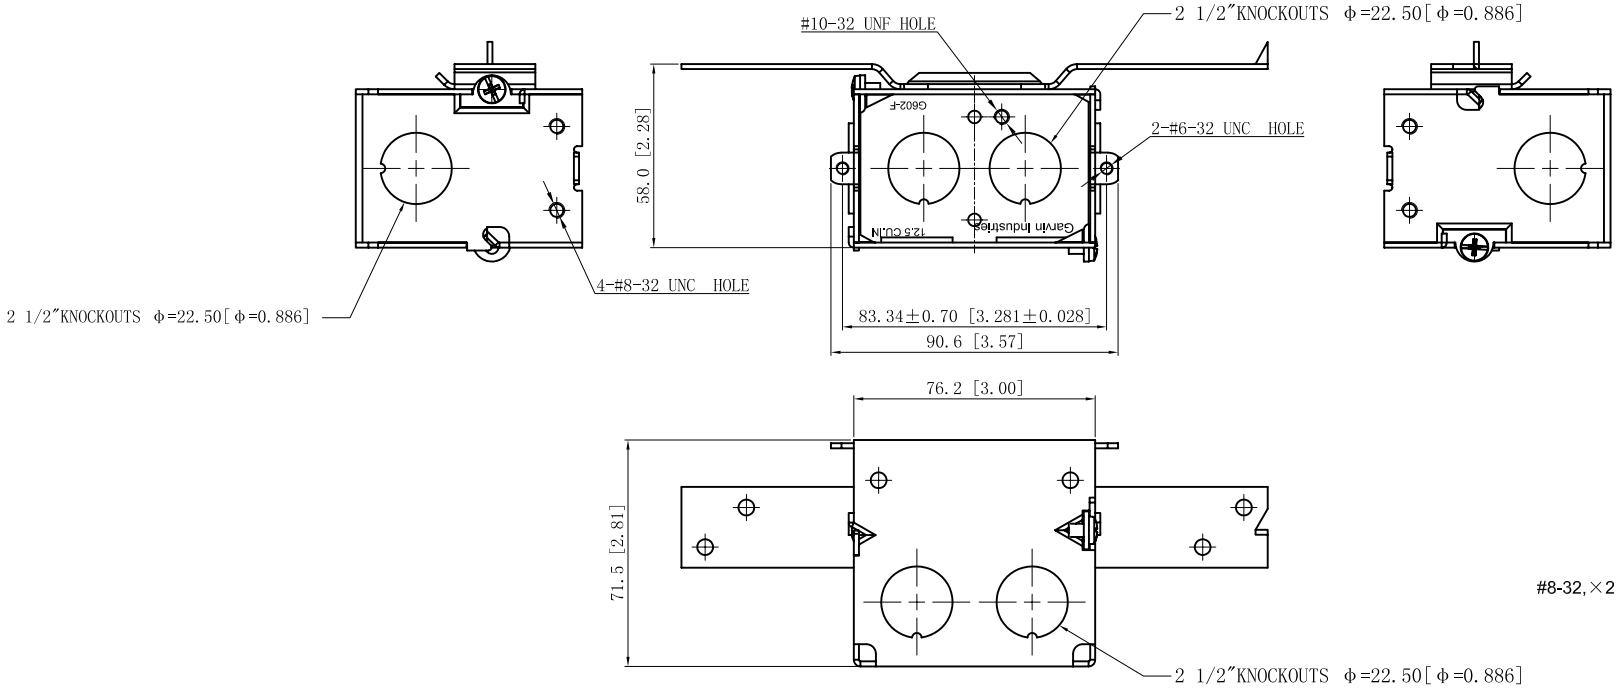

SIDES	BOTTOM
4 1/2" KNOCKOUTS	2 1/2" KNOCKOUTS
2 PCS 8-32×1/4 Screws Installed	
Material:Steel-0.0625"-G60 Galvanized	

This data sheet is for reference only .GARVIN INDUSTRIES reserves the right to make changes to the design without prior notice.

DESCRIPTION
TRADE REFERENCE TERMS

STANDARD PACKING
25 PCS

GARVIN INDUSTRIES		
TITLE GANGABLE SWITCH BOXES WITH CONOUIT KNOCKOUTS		
SIZE A4	DWG NO. G602-F	REV A
DATA SHEET		