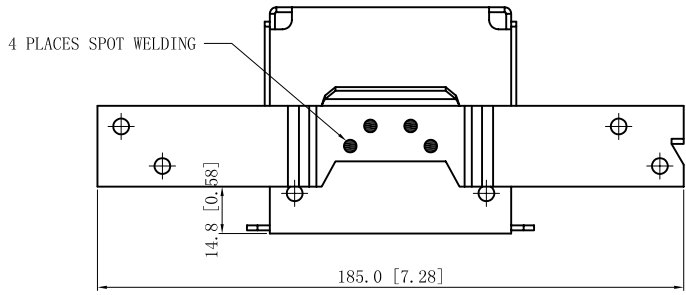

SIDES	BOTTOM
4 1/2" KNOCKOUTS	2 1/2" KNOCKOUTS
2 PCS 8-32×1/4 Screws Installed	
Material:Steel-0.0625"-G60 Galvanized	

This data sheet is for reference only .GARVIN INDUSTRIES reserves the right to make changes to the design without prior notice.

DESCRIPTION
TRADE REFERENCE TERMS

STANDARD PACKING
25 PCS

GARVIN INDUSTRIES		
TITLE GANGABLE SWITCH BOXES WITH CONOUIT KNOCKOUTS		
SIZE A4	DWG NO. G602-F	REV A
DATA SHEET		