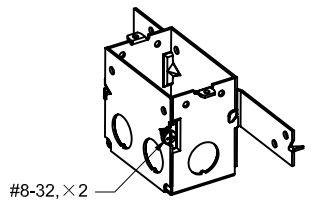

SIDES	BOTTOM
4 1/2" KNOCKOUTS	2 1/2" KNOCKOUTS
2 PCS 8-32×1/4 Screws Installed	
Material:Steel-0.0625"-G60 Galvanized	

This data sheet is for reference only .GARVIN INDUSTRIES reserves the right to make changes to the design without prior notice.

DESCRIPTION
TRADE REFERENCE TERMS

STANDARD PACKING
25 PCS

GARVIN INDUSTRIES		
TITLE GANGABLE SWITCH BOXES WITH CONOUIT KNOCKOUTS		
SIZE A4	DWG NO. G602-F	REV A
DATA SHEET		