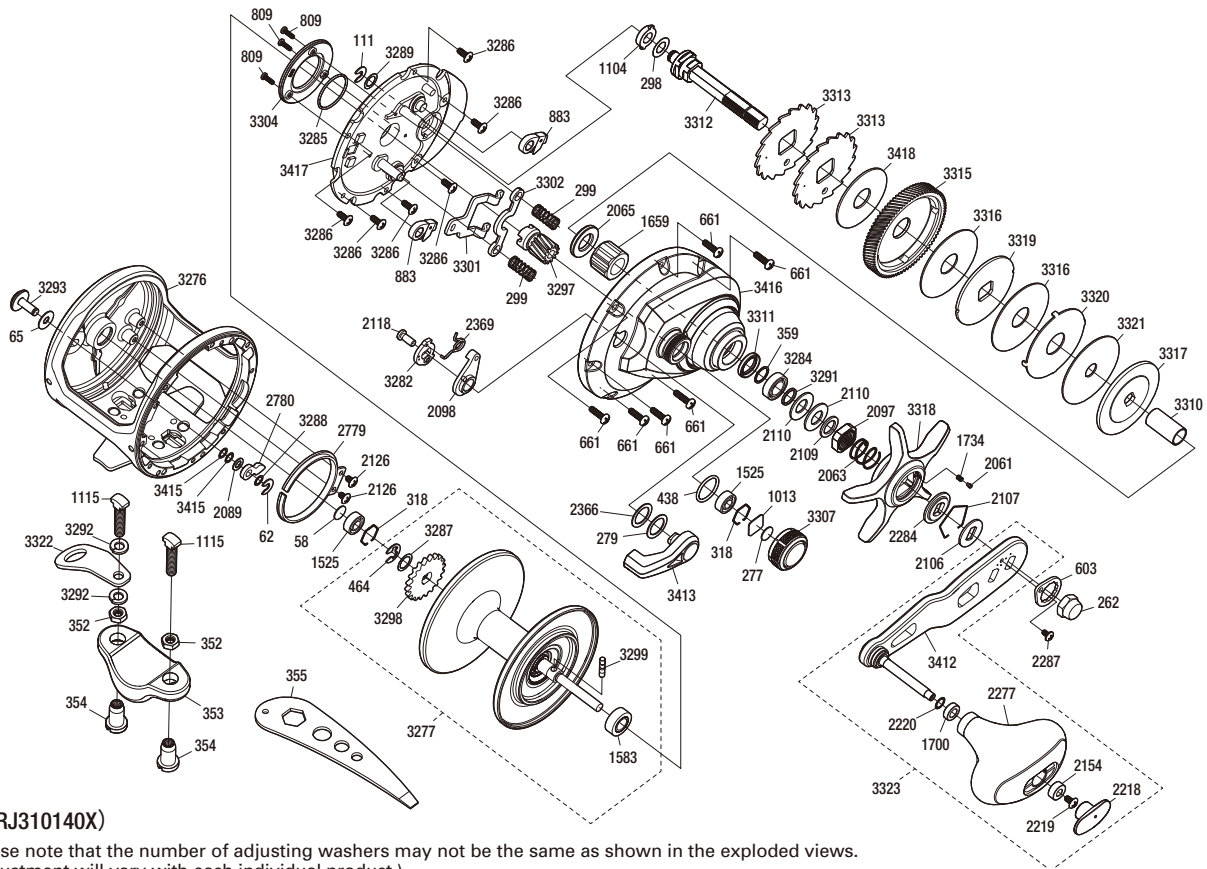

## TOR40HGA

(51RJ310140X)

Please note that the number of adjusting washers may not be the same as shown in the exploded views. (Adjustment will vary with each individual product.)

Part No.	Description	Part No.	Description	Part No.	Description
TGT0058	Spacer B	TGT2107	Click Plate Retainer	TGT3302	Yoke
TGT0062	E Lock	TGT2109	Star Drag Spacer	TGT3304	Drainage Plate
TGT0065	Washer	TGT2110	Coned Disc Spring 8h	TGT3307	Cast Control Cap
TGT0111	E Lock	TGT2118	Screw	TGT3310	Roller Clutch Inner Tube
TGT0262	Handle Nut	TGT2126	Screw	TGT3311	Roller Clutch Water Proof
TGT0277	Cast Control Spacer B	TGT2154	Bushing	TGT3312	Drive Shaft
TGT0279	Washer	TGT2218	Handle Knob Seal	TGT3313	Anti-reverse Ratchet
TGT0298	Washer	TGT2219	Screw	TGT3315	Drive Gear
TGT0299	Yoke Spring	TGT2220	Washer	TGT3316	Drag Washer B
TGT0318	Bearing Retainer	TGT2277	Handle Knob	TGT3317	Key Washer
TGT0359	Washer	TGT2284	Star Drag Click Plate	TGT3318	Star Drag
TGT0438	O Ring	TGT2287	Screw	TGT3319	Drag Washer C
TGT0464	E Lock	TGT2366	Washer	TGT3320	Eared Washer E
TGT0603	Handle Nut Plate	TGT2369	Clutch Spring	TGT3321	Drag Washer F
TGT0661	Screw	TGT2779	Click Spring	TGT3323	Handle Assembly
TGT0809	Screw	TGT2780	Click Pawl	TGT3412	Handle Shank Assembly
TGT0883	Anti-reverse Pawl	TGT3276	Frame Assembly	TGT3413	Clutch Lever
TGT1013	Spool Tension Spacer	TGT3277	Spool Assembly	TGT3415	Washer
TGT1104	Bushing	TGT3282	Clutch Cam	TGT3416	Right Side Plate
TGT1525	Ball Bearing	TGT3284	Ball Bearing	TGT3417	Left Side Plate Set Assembly
TGT1583	Ball Bearing	TGT3285	O Ring	TGT3418	Drag Washer A
TGT1659	Roller Clutch Bearing	TGT3286	Screw		
TGT1700	Bushing	TGT3287	Washer	TGT0352	Rod Clamp Nut B
TGT1734	Click Spring	TGT3288	Washer	TGT0353	Rod Clamp
TGT2061	Click Pin B	TGT3289	Washer	TGT0354	Rod Clamp Nut A
TGT2063	Star Drag Spring	TGT3291	Washer	TGT1115	Screw
TGT2065	Roller Clutch Water Proof	TGT3293	Click Button	TGT3292	Washer
TGT2089	Washer	TGT3297	Pinion Gear	TGT3322	Hook Keeper
TGT2097	Star Drag Nut	TGT3298	Click Gear		
TGT2098	Eccentric Cam Bushing	TGT3299	Spool Clutch Pin		
TGT2106	Drive Shaft Shield	TGT3301	Yoke Plate	TGT0355	Wrench (Accessory)