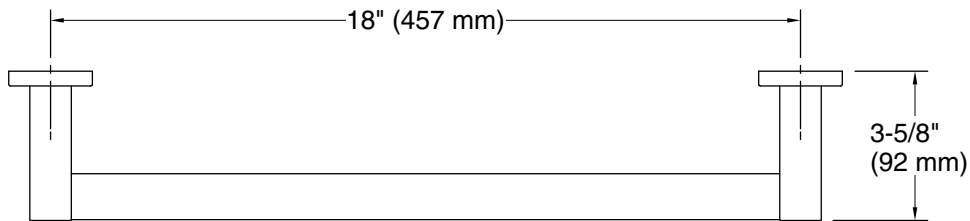

Technical Information

All product dimensions are nominal.

Material: Zinc, Stainless Steel

Notes

Install this product according to the installation instructions.

CAUTION: Risk of personal injury. Do not install these products in any area where they are likely to be used inadvertently as a grab bar or support bar. These products are not designed or intended for use as a grab bar or support bar.