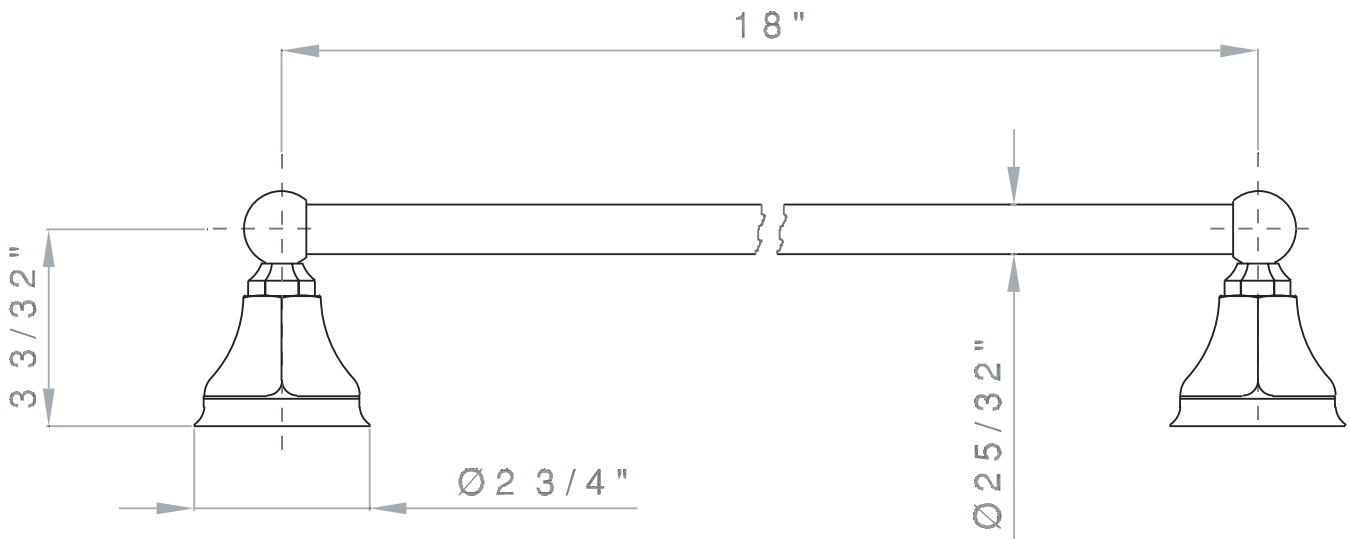

Palladian®
18" Towel Bar

MODEL: A6886/18

For warranty or additional information, contact:

U.S.A.
houseofrohl.com/support
1-800-777-9762

QUEBEC / MARITIMES / WESTERN CANADA
QUÉBEC / MARITIMES / OUEST CANADIEN
QUEBEC / MARITIMOS / CANADA OCCIDENTAL
houseofrohl.ca/support
1-866-473-8442