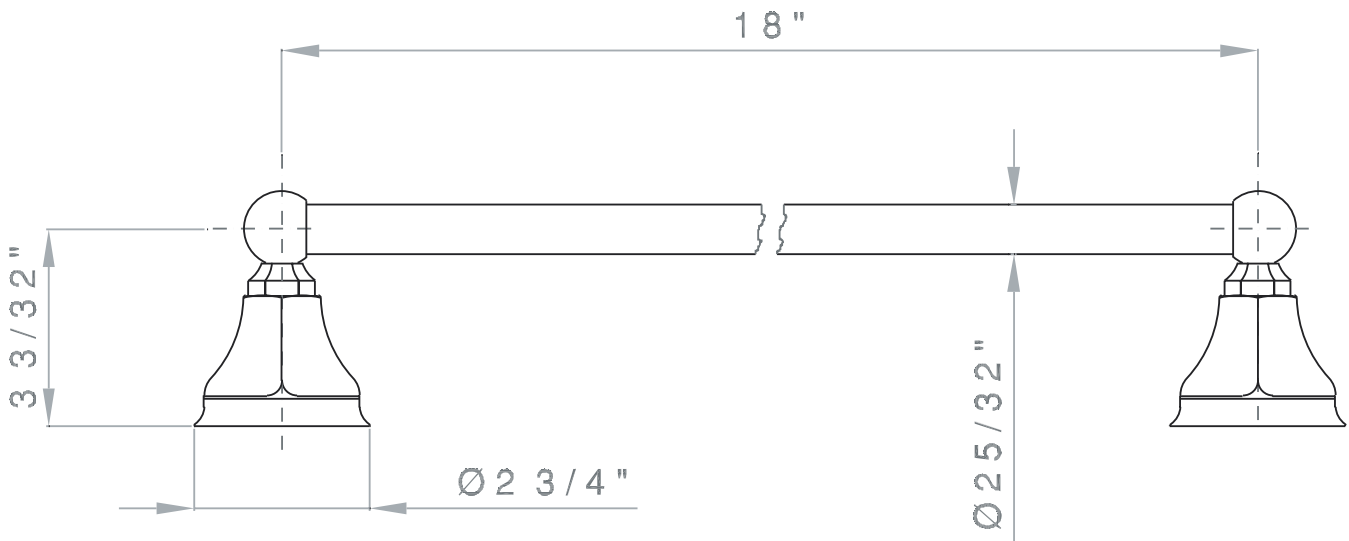

Palladian®

Porte-serviette mural 18"

MODÈLES: A6886/18

For warranty or additional information, contact:

U.S.A.
houseofrohl.com/support
 1-800-777-9762

QUEBEC / MARITIMES / WESTERN CANADA
 QUÉBEC / MARITIMES / OUEST CANADIEN
 QUEBEC / MARITIMOS / CANADA OCCIDENTAL
houseofrohl.ca/support
 1-866-473-8442