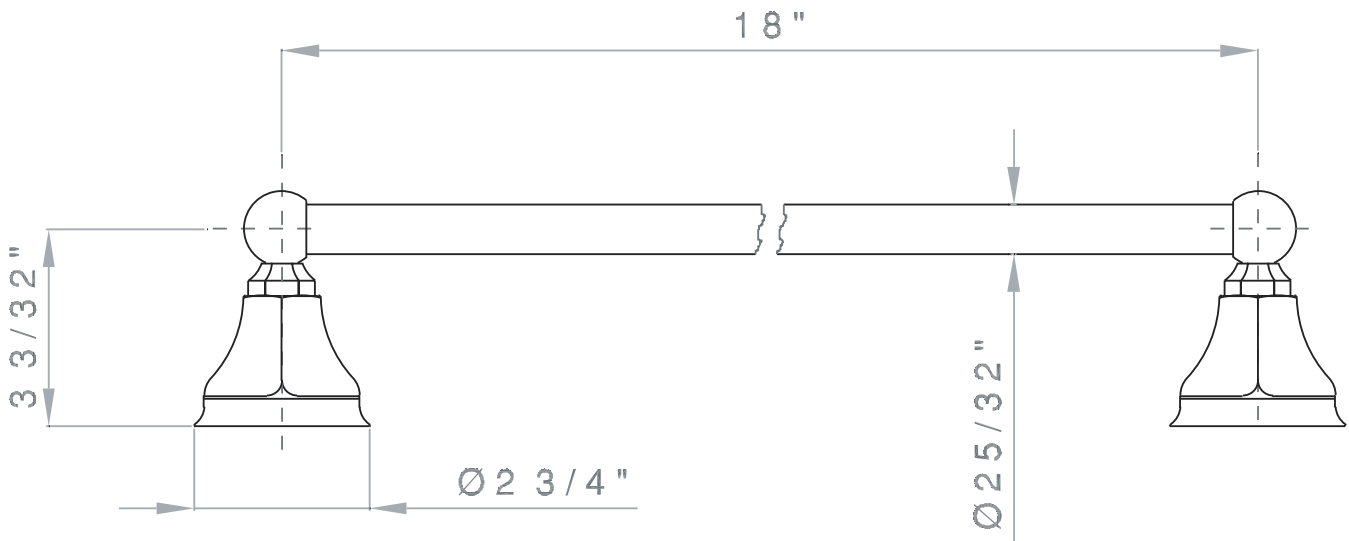

Palladian®

Toallero de pared de 18"

MODELOS: A6886/18

For warranty or additional information, contact:

U.S.A.
houseofrohl.com/support
 1-800-777-9762

QUEBEC / MARITIMES / WESTERN CANADA
 QUÉBEC / MARITIMES / OUEST CANADIEN
 QUEBEC / MARITIMOS / CANADA OCCIDENTAL
houseofrohl.ca/support
 1-866-473-8442