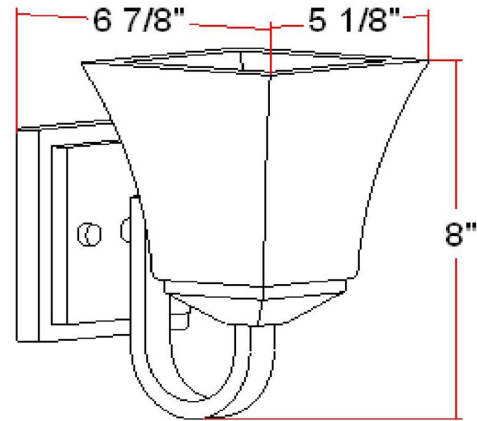

Torino I-Light Wall Light
Satin Nickel

SPECIFICATIONS

MOUNTING:	Wall Sconce	LED BRIGHTNESS (LUMENS):	N/A
SLOPED CEILING ADAPTABLE:	N/A	LED COLOR CORRELATED TEMPERATURE (CCT):	N/A
LAMP TYPE 1:	Maximum 60W Medium Base Bulb	LED COLOR RENDERING INDEX (CRI):	N/A
BULB INCLUDED:	N/A	LED EFFICACY:	N/A
WATTS PER BULB:	60W	LED AVERAGE RATED LIFE:	N/A
TOTAL WATTAGE:	60W	ENERGY EFFICIENT:	No
DIMMABLE:	Yes	LIGHTING AMPS:	N/A
MATERIAL CONSTRUCTION:	Steel	VOLTAGE:	120V
ASSEMBLED DIMENSIONS:	8" H x 5.1" L x 6.9" D		
WEIGHT:	2.75 lbs.		
BACKPLATE DIMENSIONS:	5" H x 5" W		
CANOPY/PLATE DIMENSIONS:	N/A		
GLASS/SHADE DIMENSIONS:	5" H x 5" L x 5" D		
GLASS/SHADE MATERIAL:	Glass		
GLASS/SHADE TYPE:	Snow		
GLASS/SHADE COLOR:	White		