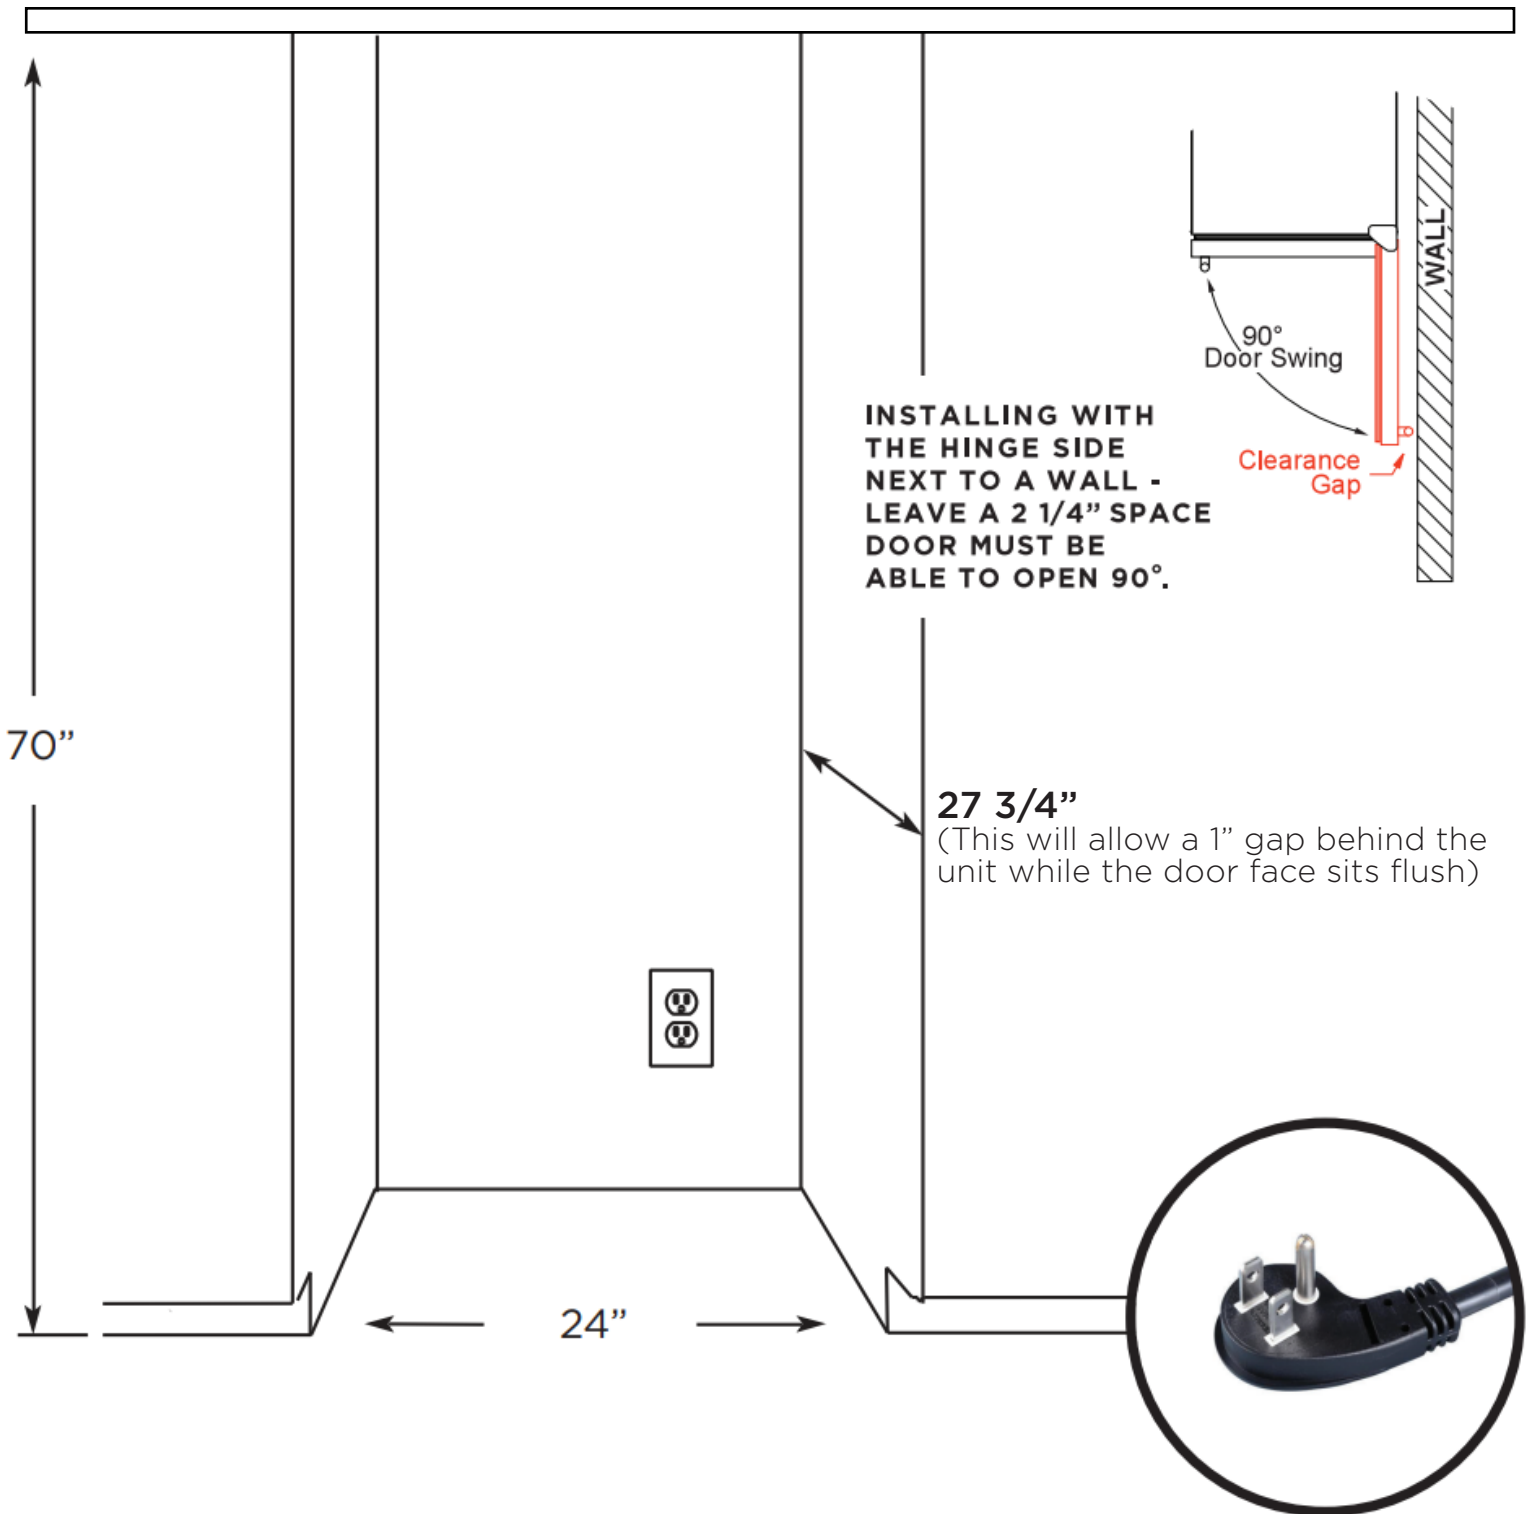

24"W X 70"H BEVERAGE COLUMN IN STAINLESS GLASS

The XO Tall Beverage Column Refrigerator is a standout product for those who want to keep their drinks at 34° for an especially frosty refreshment. Its 15 cubic foot interior can store all of your favorite beverages while adjustable shelves make organization a breeze.

WORLD CLASS SERVICE | COMPREHENSIVE WARRANTIES

OUR LASTING COMMITMENT TO YOU

FEATURES

CAPACITY

144 - 12oz Cans | 52 - 750ML Bottles
(4) Glass shelves
(2) Bottle racks
(1) Storage bin

FEATURES

- 2 (two) Fixed Glass Shelves
- 2 (two) Glass Shelves and 2 (two) Wine Racks Extend While Fully Loaded
- Gliding Bottom Basket
- Beverage Column Chills Down To 34°
- Tri-Color Cool Running Interior LEDs Illuminate and Save Energy
- Intuitive Digital Controls Easily Adjust Temperature, Lights And Operating Mode
- Secure Door Lock Stops Uninvited Guests
- Designer Handle Included
- Field Reversible Door

SPECIFICATIONS

ELECTRICAL	120V 60HZ 2.5 AMP
DIMENSIONS	69-1/2" H 23-7/16" W 26-11/16" D
REFRIGERANT	R600A
CAPACITY	15 cubic ft.
SOUND LEVEL	39dBa

Designer Style
Handle Included

A PERFECT FIT USE FREESTANDING -OR- BUILT-IN