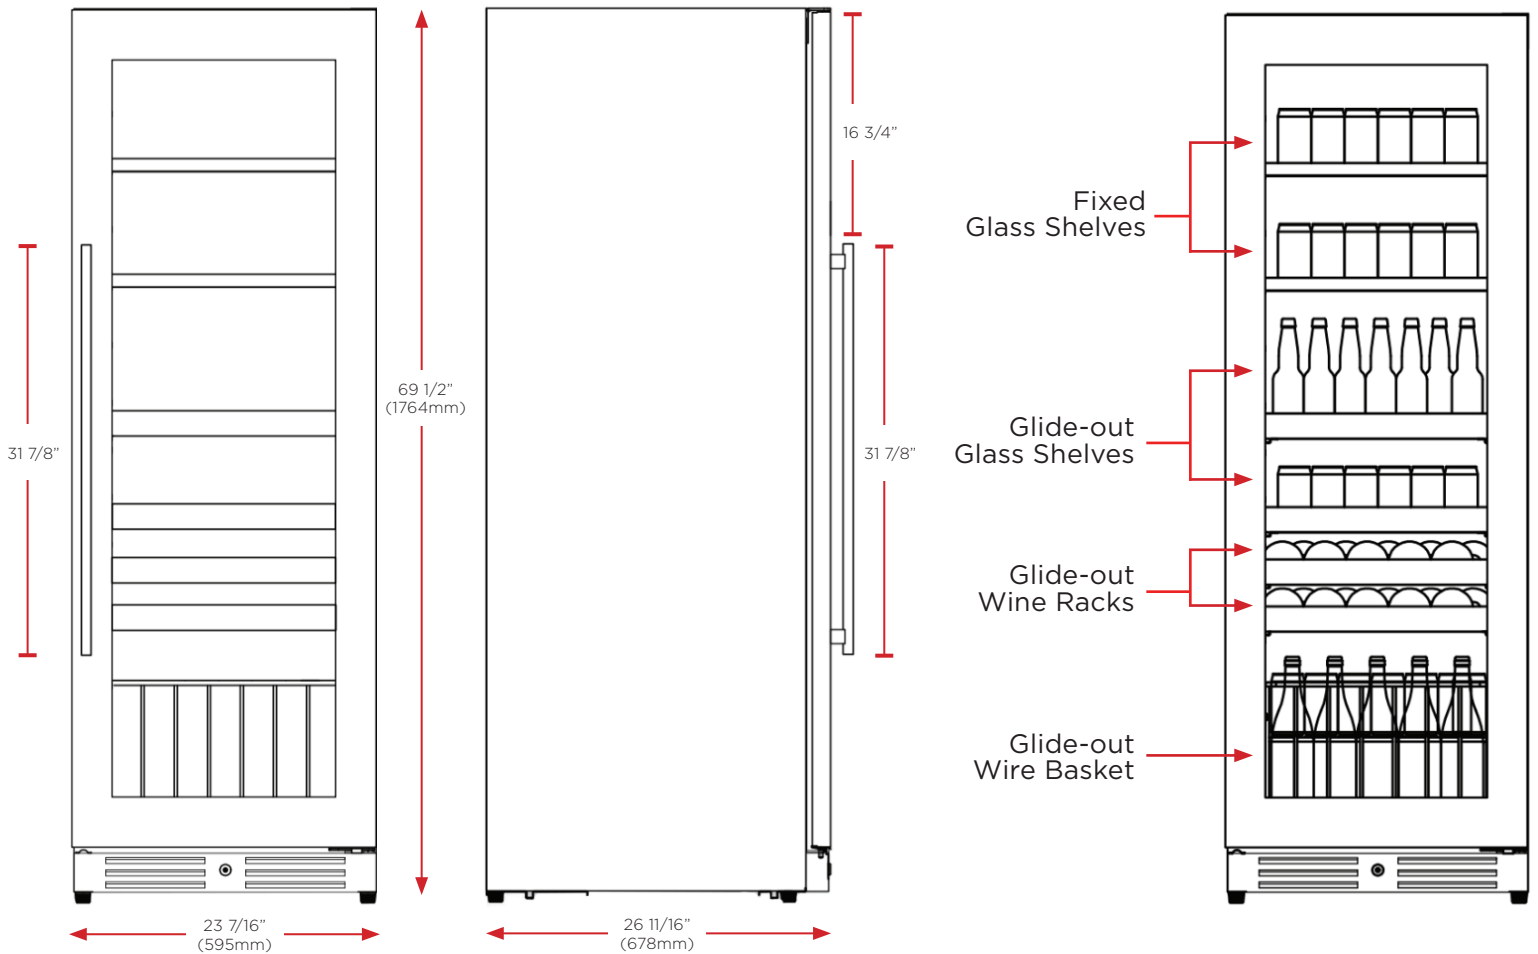

FEATURES

CAPACITY

144 - 12oz Cans | 52 - 750ML Bottles
(4) Glass shelves
(2) Bottle racks
(1) Storage bin

FEATURES

- 2 (two) Fixed Glass Shelves
- 2 (two) Glass Shelves and 2 (two) Wine Racks Extend While Fully Loaded
- Gliding Bottom Basket
- Beverage Column Chills Down To 34°
- Tri-Color Cool Running Interior LEDs Illuminate and Save Energy
- Intuitive Digital Controls Easily Adjust Temperature, Lights And Operating Mode
- Secure Door Lock Stops Uninvited Guests
- Designer Handle Included
- Field Reversible Door

SPECIFICATIONS

ELECTRICAL	120V 60HZ 2.5 AMP
DIMENSIONS	69-1/2" H 23-7/16" W 26-11/16" D
REFRIGERANT	R600A
CAPACITY	15 cubic ft.
SOUND LEVEL	39dBa