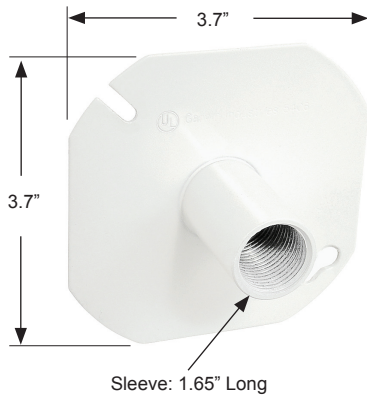

4" Octagon Stationary White Fixture Hangers

Application

For overhead, fixed-position mounting of light fixtures, cameras, exit signs, etc.

Product Features

- Material: Steel, Enamel painted
- Fixed position will not swing or rotate.
- Great for security cameras, exit signs, etc.
- White color blends with painted ceilings
- Slotted mounting holes compensate for box misalignment.
- Customized hangers also available.

54Cxxx-WH
4" OCTAGON
STATIONARY
WHITE FIXTURE
HANGERS

SPEC. NO.

54C-

Part No.	Conduit Size	Description	Weight Rating	Dimensions	Material Thickness	Std. Pkg.
54C50-WH	1/2"	Fits 4" Square Box	100 lbs.	4.16" Square	Plate: 0.062" Sleeve: 0.125"	25
54C75-WH	3/4"	"	"	"	"	25
54C100-WH	1"	"	"	"	"	25
54C125-WH	1-1/4"	"	"	"	"	25