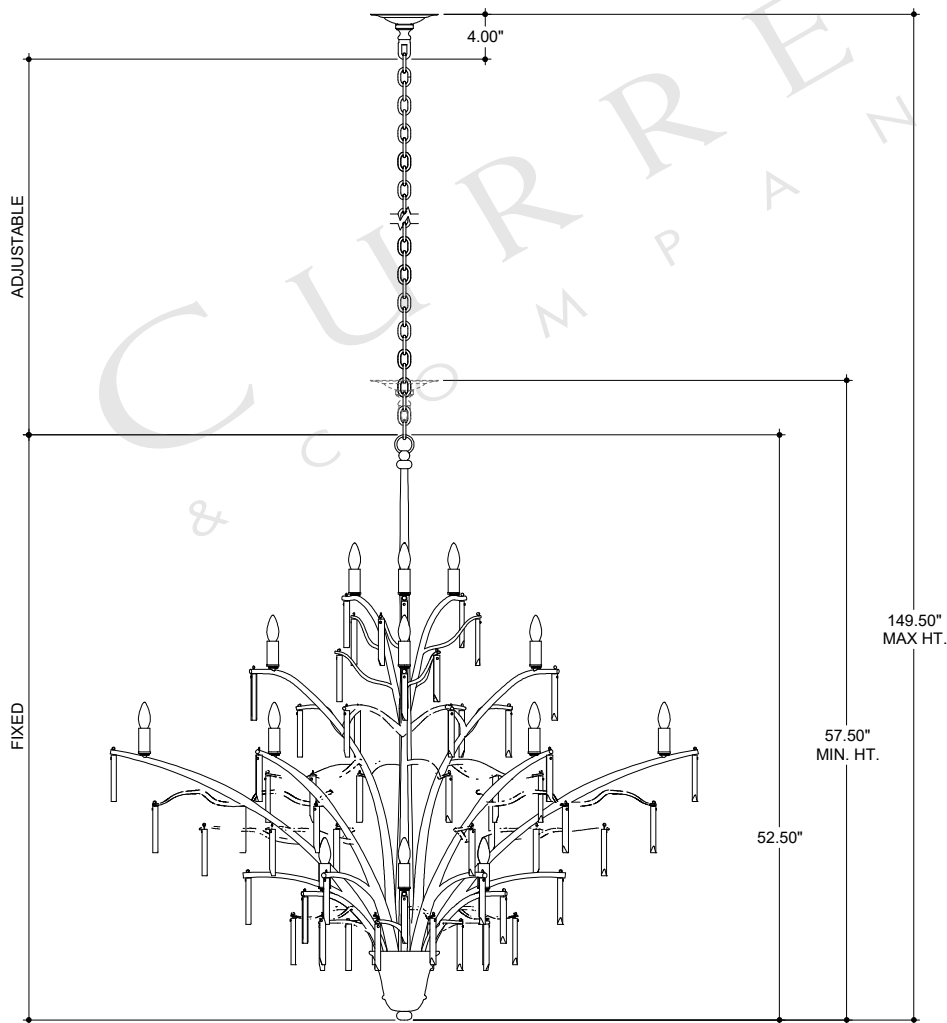

50.00" DIA. BODY
 6.00" DIA. CANOPY
 1.00" H X 4.25" W
 CROSS BAR

TOP VIEW

CANOPY DETAIL

FRONT VIEW

9000-0508

ALL WORK © 2019 CURREY & COMPANY