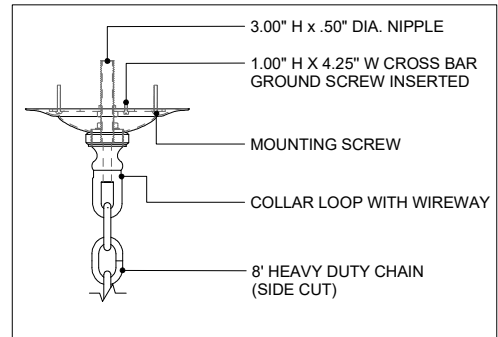

50.00" DIA. BODY
 6.00" DIA. CANOPY
 1.00" H X 4.25" W
 CROSS BAR

TOP VIEW

CANOPY DETAIL

FRONT VIEW

9000-0508

ALL WORK © 2019 CURREY & COMPANY