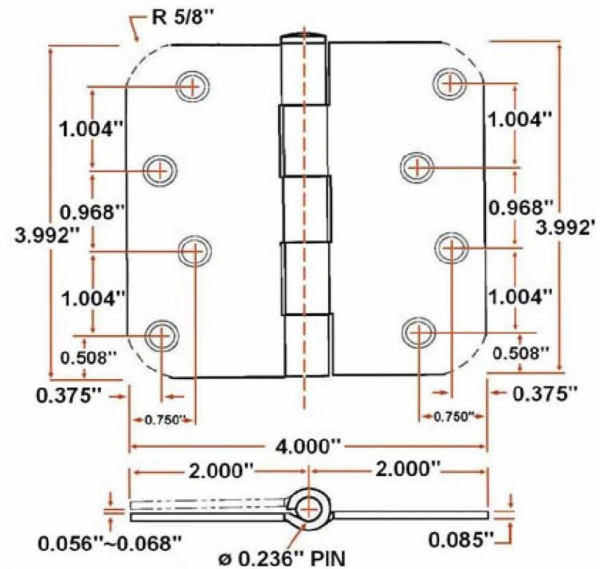

8-Hole 4" x 4", 5/8" Radius Door Hinge, 10-Pack
Oil Rubbed Bronze

SPECIFICATIONS

MATERIAL CONSTRUCTION:	Steel
MOUNTING HARDWARE INCLUDED:	Yes
TOOLS NEEDED FOR INSTALLATION:	Screwdriver
ASSEMBLED DIMENSIONS:	4" H x 4" L x 0.09" D
ASSEMBLED WEIGHT:	5.3 lbs.
CROSS BORE:	N/A
CORNER RADIUS:	5/8"
PROJECTION:	N/A
HINGE TYPE:	Butt Hinge
NUMBER OF HOOKS:	N/A