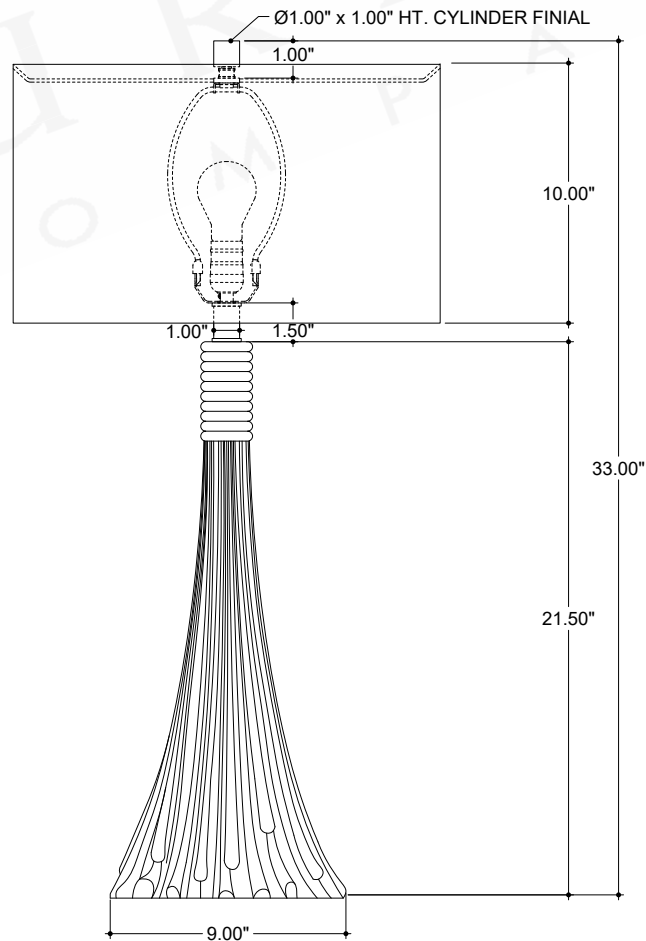

ITEM: 6000-0983

Overall Dimensions

Height: 33"

Diameter: 16.5"

TOP VIEW

FRONT VIEW