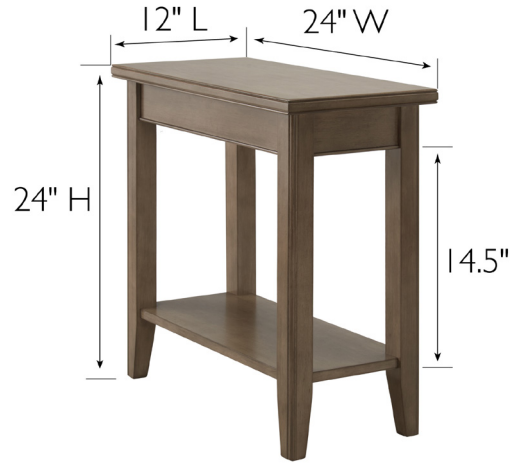

Laurent Narrow End Table with Shelf  
Smoke Gray

**SPECIFICATIONS**

<b>MATERIAL CONSTRUCTION:</b>	Poplar with Birch Veneers
<b>ASSEMBLY REQUIRED:</b>	Yes
<b>TOOLS NEEDED FOR ASSEMBLY:</b>	Allen Wrench
<b>ASSEMBLED DIMENSIONS:</b>	24" H x 12" L x 24" W
<b>ASSEMBLED WEIGHT:</b>	19 lbs.
<b>SHELF STYLE:</b>	Flat
<b>ADJUSTABLE SHELVES:</b>	No
<b>SHELF CLEARANCE:</b>	14.5"
<b>FRAME STYLE:</b>	Leg Frame
<b>FACE FRAME MATERIAL:</b>	Wood
<b>TOP MATERIAL:</b>	Solid + MDF
<b>SIDES MATERIAL:</b>	Wood
<b>BOTTOM MATERIAL:</b>	Wood
<b>FINISH TYPE:</b>	Stained