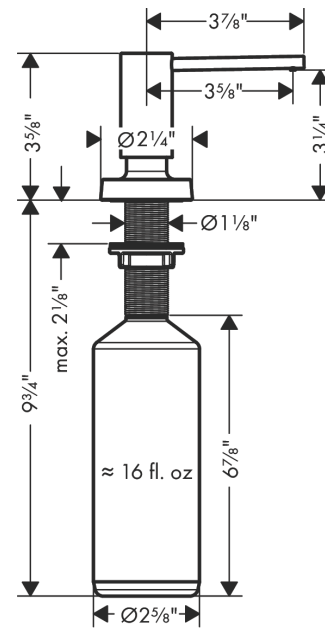

**Soap Dispenser, Talis**

Finishes : **chrome** Part no. : **40448001**

**Description**

**Features**

- Metal
- Bottle capacity 16 oz
- 2 1/8" maximum counter depth

**Item details**

List Price \$ 67.00

**Compliance**

**Product image**

**Scale drawing**

**Soap Dispenser, Talis**

Finishes : **chrome** Part no. : **40448001**

**Exploded drawing**

Year of production: >01/19

**Soap Dispenser, Talis**

Finishes : **chrome** Part no. : **40448001**

**Spare parts list**

Year of production: >01/19

<b>Pos.</b>	<b>Description</b>	<b>Part no.</b>	<b>Price</b>	<b>PU</b>
1	pump	93283000	-	1
2	bottle for lotion dispenser	93278000	-	1
3	escutcheon	93285000	-	1