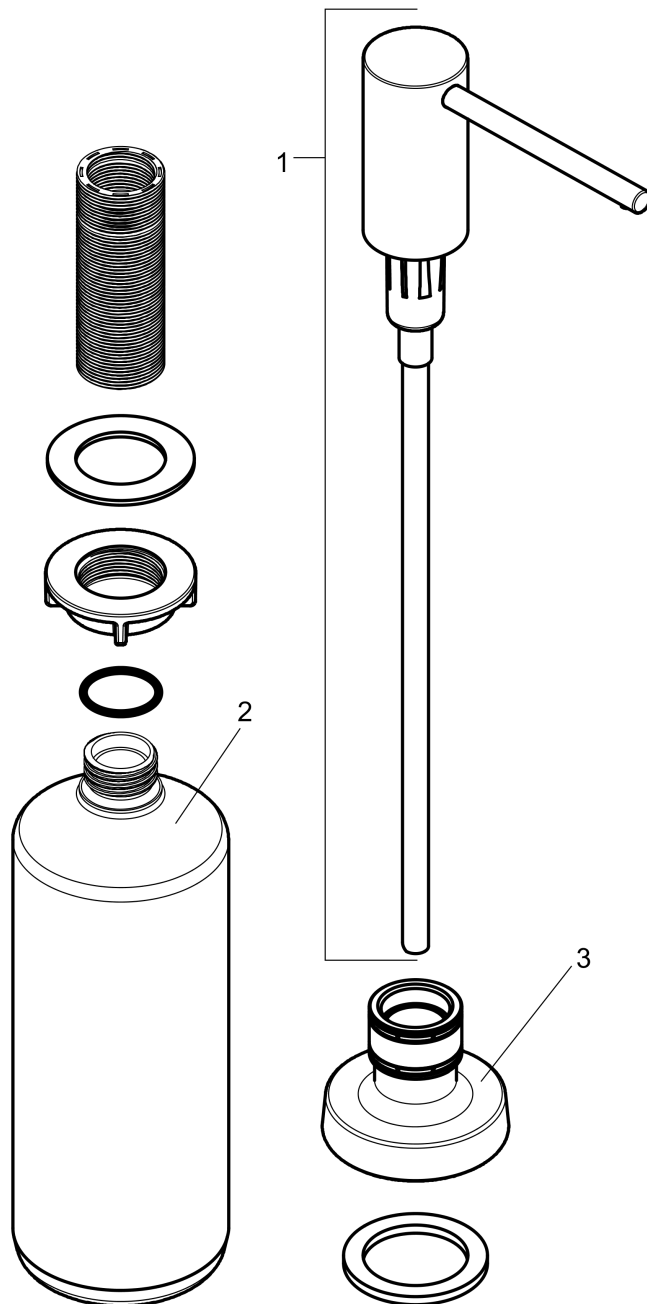

**Soap Dispenser, Talis**

Finishes : **chrome** Part no. : **40448001**

**Description**

**Features**

- Metal
- Bottle capacity 16 oz
- 2 1/8" maximum counter depth

**Item details**

List Price \$ 67.00

**Compliance**

**Product image**

**Scale drawing**

**Soap Dispenser, Talis**

Finishes : **chrome** Part no. : **40448001**

**Exploded drawing**

Year of production: >01/19

**Soap Dispenser, Talis**

Finishes : **chrome** Part no. : **40448001**

**Spare parts list**

Year of production: >01/19

<b>Pos.</b>	<b>Description</b>	<b>Part no.</b>	<b>Price</b>	<b>PU</b>
1	pump	93283000	-	1
2	bottle for lotion dispenser	93278000	-	1
3	escutcheon	93285000	-	1