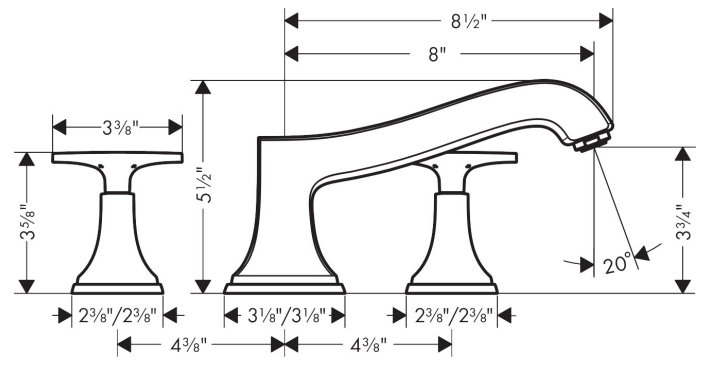

AXOR

hansgrohe

Brand hansgrohe
Art. Name **Metropol Classic** 3-Hole Roman Tub Set Trim with Cross Handles
Art. Nr. 31430831
Surface polished nickel
Pos. 1

Product Picture

Drawing

Features

- Flow: 5.81 GPM (22 L/Min)
- 90° ceramic valves