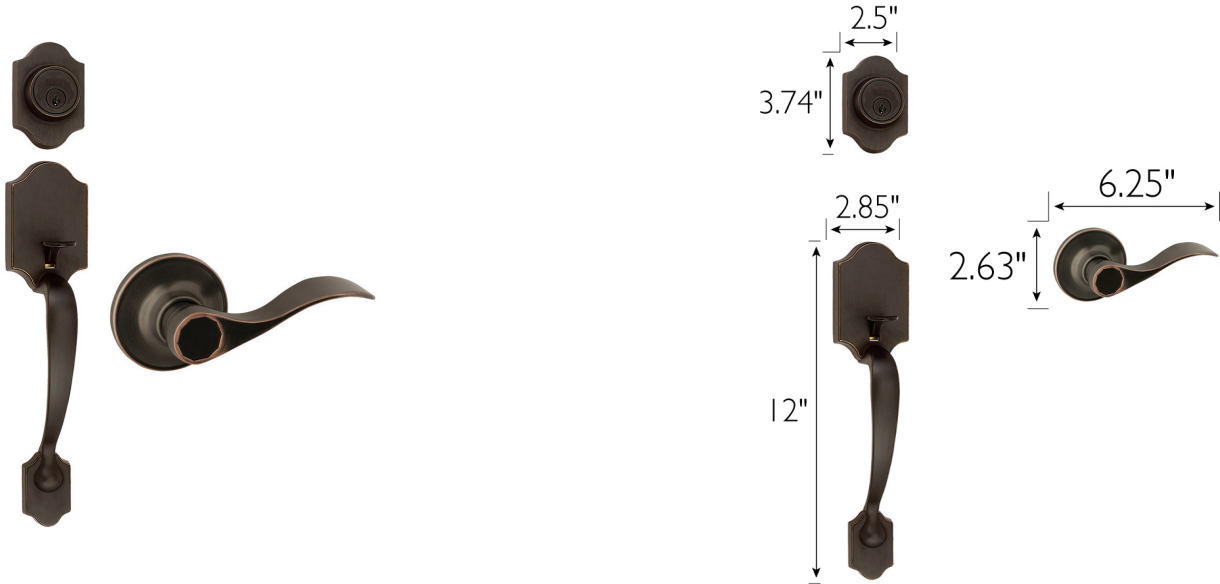

Sussex 2-Way Adjustable Entry Door Handle Set with Lever Oil Rubbed Bronze

SPECIFICATIONS

MATERIAL CONSTRUCTION:	Brass	KEYWAY:	KW
LOCK FUNCTION:	Entry Handleset	REMOVABLE CORE:	No
DEADBOLT FUNCTION:	N/A	LATCH FACEPLATE I:	Round Corner
EXTERIOR MAX PROJECTION:	1.94"	LATCH BACKSET:	Adj; 2-3/8" - 2-3/4"
INTERIOR MAX PROJECTION:	1.94"	LATCH TYPE:	2 Way (fixed faceplate)
KOB VS. LEVER:	Lever	LATCHBOLT THROW DISTANCE:	0.5"
KNOB DIMENSIONS:	N/A	# PINS IN CYLINDER:	5
LEVER LENGTH:	3.67"	ANTI-BUMP PIN INSTALLED:	Yes
ROSE DIMENSIONS:	2.63" H x 2.63" W x 2.63" D	# KEYS INCLUDED:	2
ROSETTE / ESCUTCHEON SHAPE:	Round	SPINDLE TYPE:	Half-Moon
CROSS BORE:	2.13"	MOUNTING HARDWARE INCLUDED:	Yes
EDGE BORE:	1"	TOOLS NEEDED FOR INSTALLATION:	Phillips Screwdriver
HANDING:	Reversible	ASSEMBLED WEIGHT:	4.26 lbs.
REKEYABLE?:	Yes		