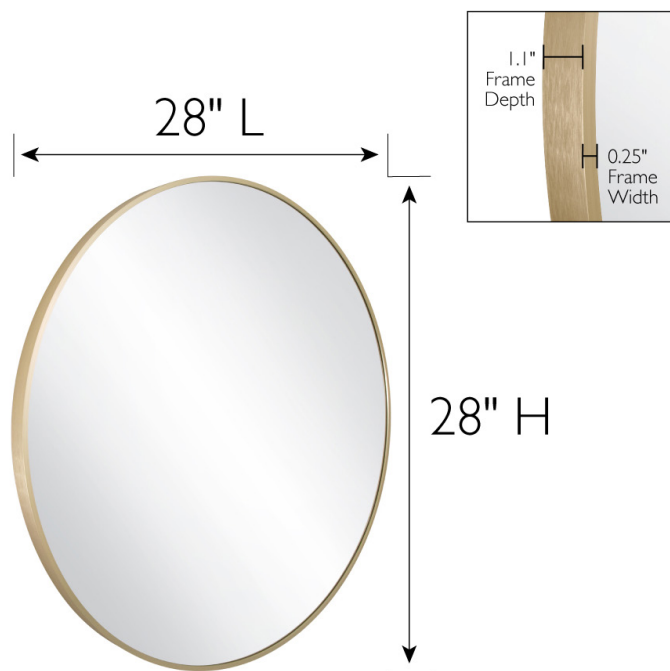

Metal Framed Wall Mirror 28"

Gold

SPECIFICATIONS

MATERIAL CONSTRUCTION:	Glass	FACE FRAME MATERIAL:	Aluminum
ASSEMBLY REQUIRED:	No	SIDES MATERIAL:	Aluminum
TOOLS NEEDED FOR INSTALLATION:	Screws, Screwdriver	BOTTOM MATERIAL:	Aluminum
ASSEMBLED DIMENSIONS:	28" H x 28" L x 1.1" D	BACK PANEL MATERIAL:	MDF
WEIGHT:	10.87 lbs.	BACK BRACE MATERIAL:	N/A
NUMBER OF DOORS:	0	GLASS STYLE:	Flat Panel
DOOR MATERIAL:	N/A	LIGHTED:	No
NUMBER OF SHELVES:	N/A	POWER SOURCE:	N/A
ADJUSTABLE SHELVES:	N/A	MOUNTING HARDWARE INCLUDED:	No
SHELF MAX WEIGHT CAPACITY:	N/A	MOUNTING TYPE:	Wall Mount
SHELF WIDTH:	N/A	QTY OF LAMPS:	N/A
SHELF THICKNESS:	N/A		
SHELF MATERIAL:	N/A		