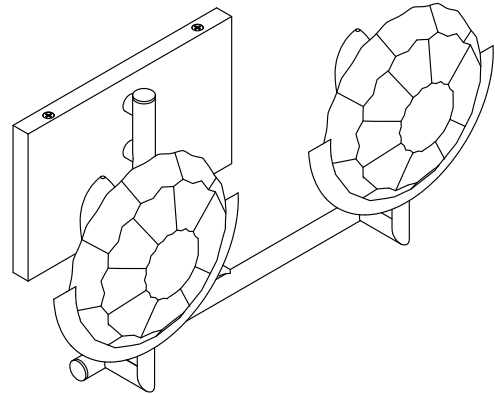

Features

- The Arendela collection has a light, airy quality and is a beautiful accent for any space
- The delicate metal framework of the fixture suspends Arendela's briolette faceted disks, which sparkle and throw reflections from all angles as they catch the light
- A perfect complement to the KOHLER Briolette glass vessel sink
- Candelabra base (E12) socket, works best with clear or frosted LED candelabra type B bulbs (sold separately)
- Suitable for damp locations, per UL 1598
- Fixture is dimmable when paired with dimmer switch and compatible bulbs

Material

- Manufactured with quality materials and complemented with a meticulous finishing process
- Durable finishes engineered to last and designed to coordinate with KOHLER faucet finishes

Codes/Standards

UL 1598
CSA C22.2 No. 250.0

KOHLER® Indoor Lighting Fixtures Limited Warranty

See website for detailed warranty information.