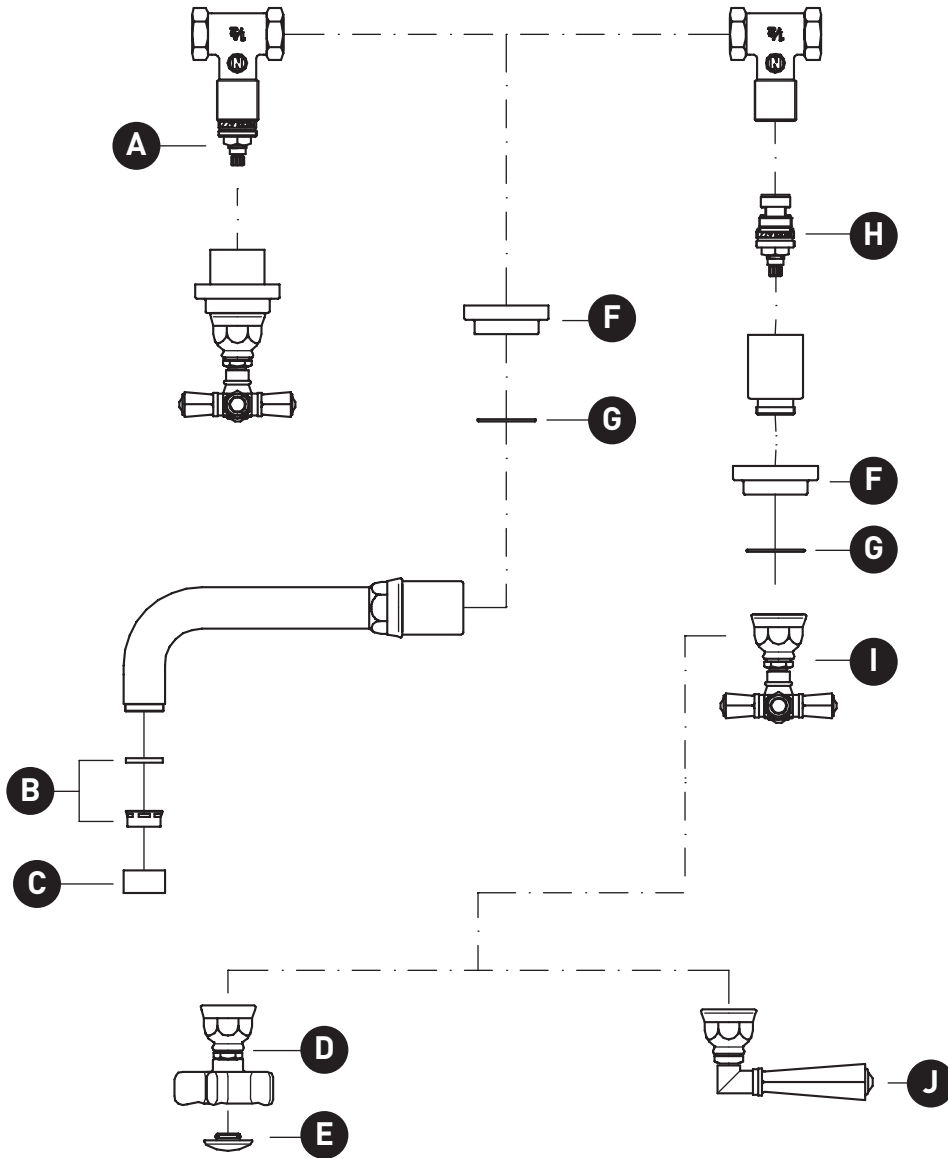

**VEUILLEZ EFFECTUER VOTRE COMMANDE
PAR NO DE RÉFÉRENCE**

ILLUSTRATIONS DES PIÈCES

A2307

Robinet de lavabo mural San Giovanni™

GARNITURE SEULEMENT - COMMANDEZ C5039 POUR TERMINER

ID	Référence du kit	Finition
A	C7075-2 (H)	N/A
B	C7086.12	N/A
C	C2207/4	N/A
D	C7618X*	Voir ci-dessous
E	C7674/1*	Voir ci-dessous
F	C7239*	Voir ci-dessous
G	C7586.85	N/A
H	C7075-1 (C)	N/A
I	C7645IN*	Voir ci-dessous
J	C7605*	Voir ci-dessous

*Finition déterminée par le Suffixe

Finition	Description
APC	Laiton poli
MB	Noir mat
PN	Nickel poli
STN	Nickel satiné
TCB	Laiton toscan

Pour la garantie ou des informations supplémentaires, contactez:

U.S.A.
houseofrohl.com/support
1-800-777-9762

QUÉBEC / MARITIMES / OUEST CANADIEN
houseofrohl.ca/support
1-866-473-8442

ONTARIO
houseofrohl.ca/support
1-800-287-5354

Riobel

PERRIN & ROWE
LONDON

victoria ⊕ albert®

ROHL