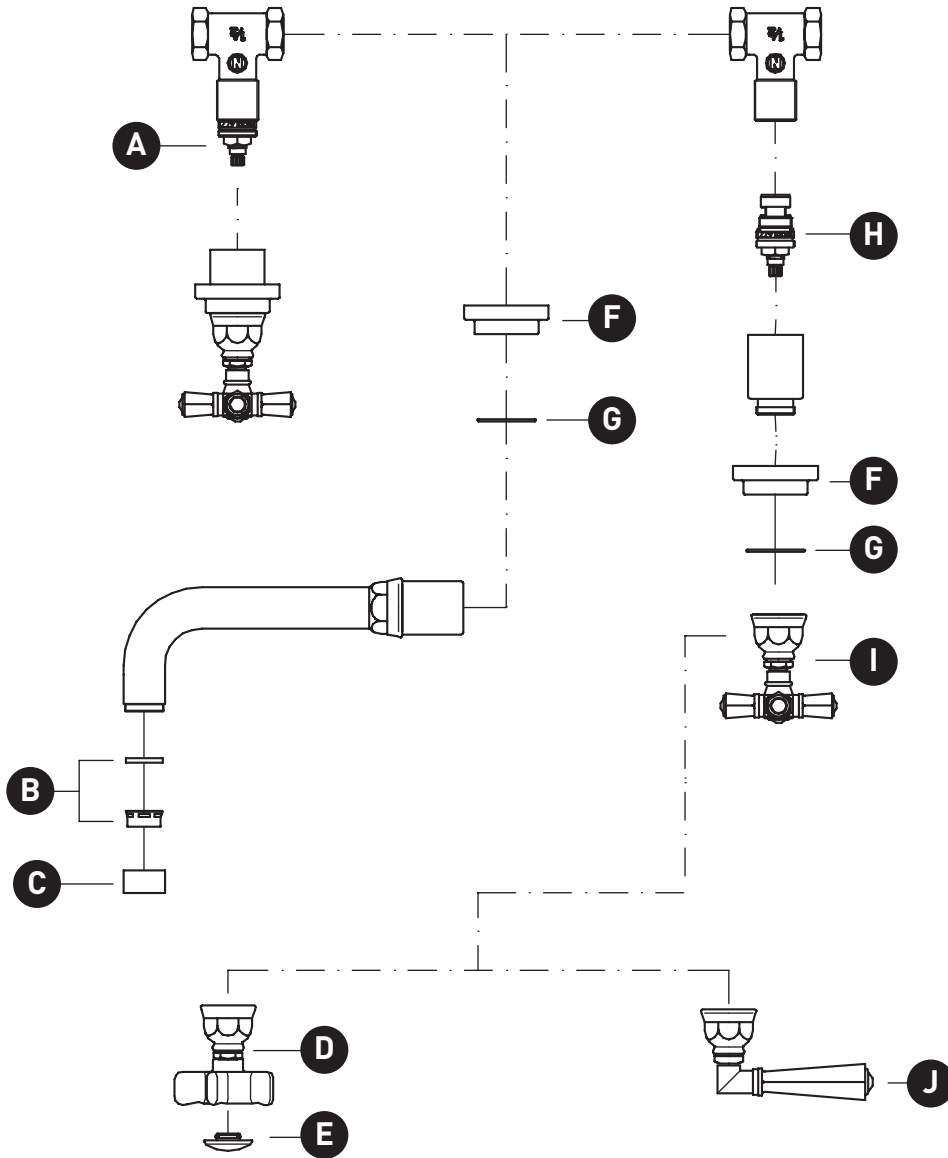

ORDER BY PART NUMBER

ILLUSTRATED PARTS

A2307

San Giovanni™ Wall Mount Lavatory Faucet

TRIM ONLY - ORDER C5039 TO COMPLETE

ID	Kit Number	Finish
A	C7075-2 (H)	N/A
B	C7086.12	N/A
C	C2207/4	N/A
D	C7618X*	See below
E	C7674/1*	See below
F	C7239*	See below
G	C7586.85	N/A
H	C7075-1 (C)	N/A
I	C7645IN*	See below
J	C7605*	See below

*Finish Determined by Suffix

Finish	Description
APC	Polished Chrome
MB	Matte Black
PN	Polished Nickel
STN	Satin Nickel
TCB	Tuscan Brass

For warranty or additional information, contact:

U.S.A.
houseofrohl.com/support
1-800-777-9762

QUEBEC / MARITIMES / WESTERN CANADA
houseofrohl.ca/support
1-866-473-8442

ONTARIO
houseofrohl.ca/support
1-800-287-5354

Riobel

PERRIN & ROWE
LONDON

victoria ⊕ albert®

ROHL