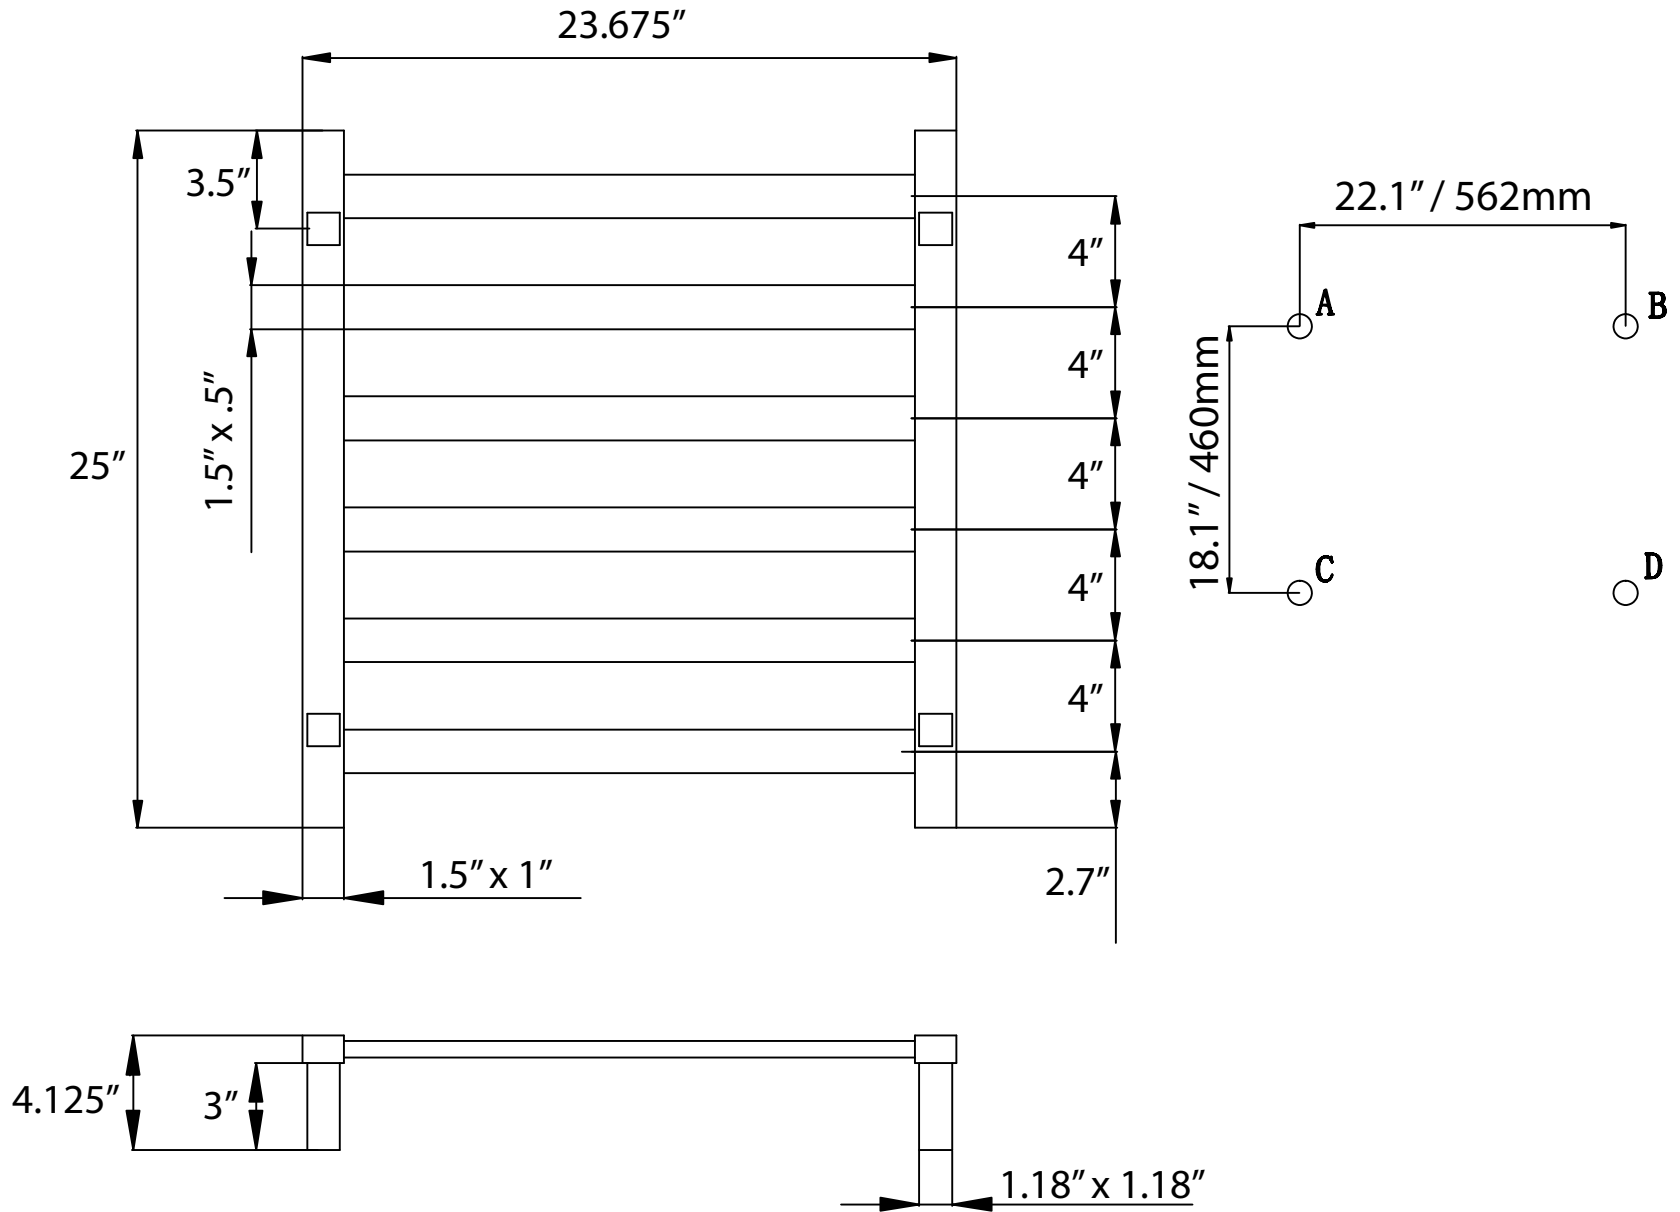

ANZZI™

TW-AZ023

Wall Mounted  
Towel Warmer

Wall Plug-In, 72" cord

6 Bars

www.ANZZI.com  
1-844-44-ANZZI

Perfection is our Tradition™