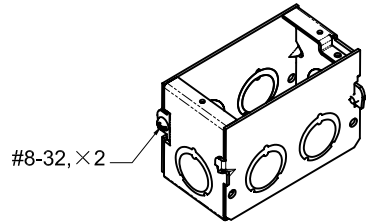

SIDES	BOTTOM
6 1/2"-3/4" MOON KNOCKOUTS	2 1/2"-3/4" MOON KNOCKOUTS
2 PCS 8-32x1/4 Screws Installed	
Material:Steel-0.0625"-G60 Galvanized	

This data sheet is for reference only .GARVIN INDUSTRIES reserves the right to make changes to the design without prior notice.

DESCRIPTION
TRADE REFERENCE TERMS

STANDARD PACKING
20 PCS

GARVIN INDUSTRIES		
TITLE GANGABLE MASONRY BOX 2-1/2" DEEP		
SIZE A4	DWG NO. TB-125-G	REV C
DATA SHEET		