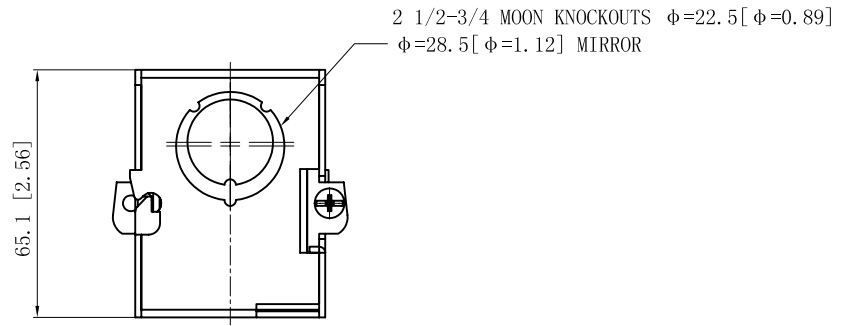

SIDES	BOTTOM
6 1/2"-3/4" MOON KNOCKOUTS	2 1/2"-3/4" MOON KNOCKOUTS
2 PCS 8-32x1/4 Screws Installed	
Material:Steel-0.0625"-G60 Galvanized	

This data sheet is for reference only .GARVIN INDUSTRIES reserves the right to make changes to the design without prior notice.

DESCRIPTION
TRADE REFERENCE TERMS

STANDARD PACKING
20 PCS

GARVIN INDUSTRIES		
TITLE GANGABLE MASONRY BOX 2-1/2" DEEP		
SIZE A4	DWG NO. TB-125-G	REV C
DATA SHEET		