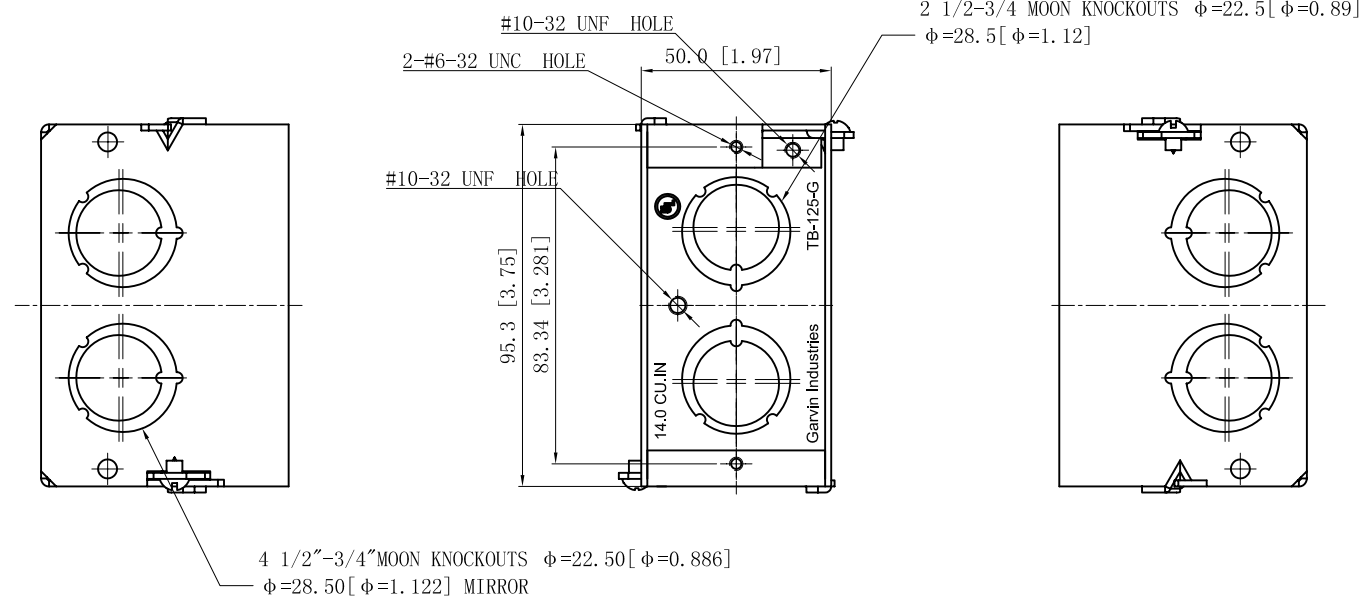

SIDES	BOTTOM
6 1/2"-3/4" MOON KNOCKOUTS	2 1/2"-3/4" MOON KNOCKOUTS
2 PCS 8-32x1/4 Screws Installed	
Material:Steel-0.0625"-G60 Galvanized	

This data sheet is for reference only .GARVIN INDUSTRIES reserves the right to make changes to the design without prior notice.

DESCRIPTION
TRADE REFERENCE TERMS

STANDARD PACKING
20 PCS

GARVIN INDUSTRIES		
TITLE GANGABLE MASONRY BOX 2-1/2" DEEP		
SIZE A4	DWG NO. TB-125-G	REV C
DATA SHEET		