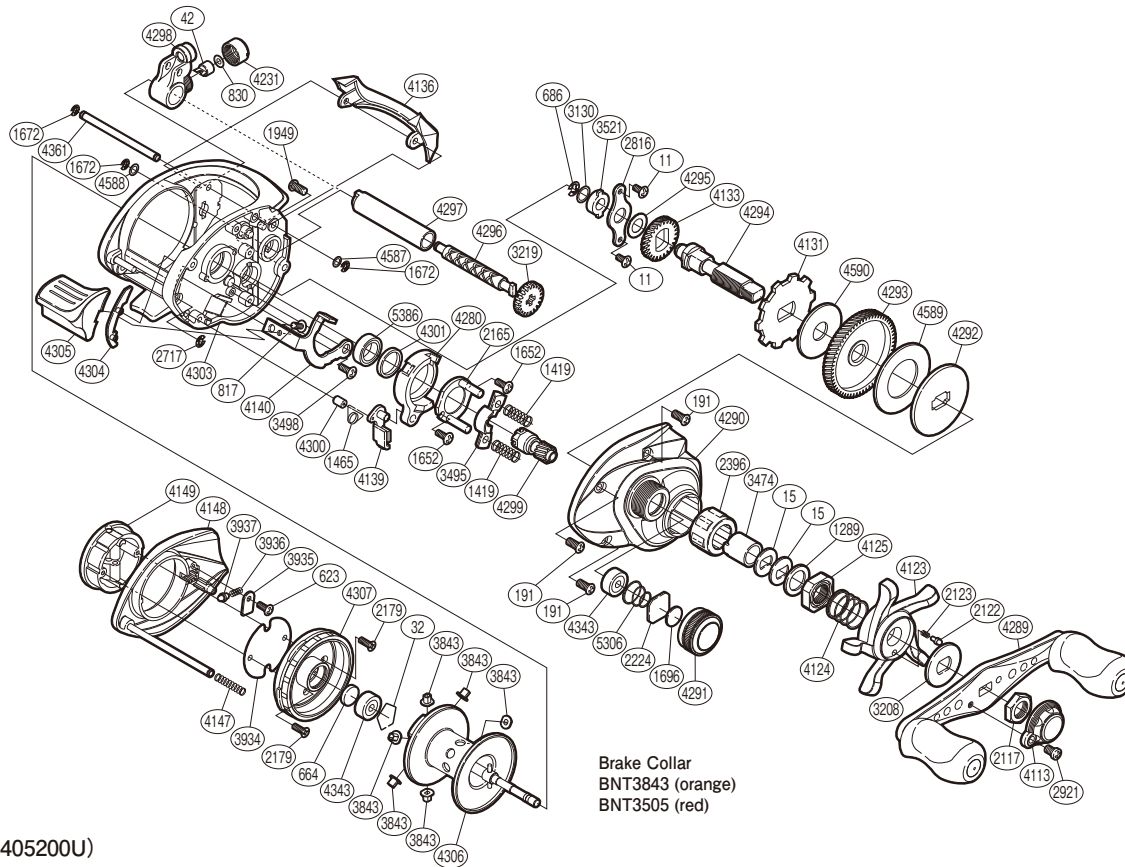

## CITICA

CI-200G6

(51RH405200U)

#	Part No.	Description	#	Part No.	Description	#	Part No.	Description
11	10MT0	Screw	3130	10HV5	Washer	4290	10PTE	Right Side Plate
15	10D60	Drag Spring Washer	3208	10J22	Star Drag Click Plate	4291	10JWU	Cast Control Cap
32	10GEW	Bearing Retainer	3219	10FP4	Idle Gear	4292	10D3K	Key Washer
42	10FFZ	Line Guide Pawl	3474	10MAY	Roller Clutch Inner Tube	4293	10CR6	Drive Gear
191	10MPT	Screw	3495	10P98	Yoke	4294	105CT	Drive Shaft
623	103C0	Screw	3498	10MPC	Screw	4295	10G4U	Washer
664	1057S	Spacer B	3521	10MAM	Drive Shaft Bushing	4296	104ZM	Worm Shaft
686	105NK	E Lock	3843	10AH0	Brake Collar (Orange)	4297	10NFZ	Level Wind Guard
817	10MPW	Screw	3934	108F3	Brake Case Spacer	4298	10NYY	Line Guide
830	10CFX	Spacer	3935	10KVL	Brake Spring Retainer	4299	10CU3	Pinion Gear
1289	10J1L	Star Drag Spacer	3936	10B51	Click Spring	4300	10F20	Retractor Spring Collar
1419	104BM	Yoke Spring	3937	10B4Z	Click Pin	4301	10LT5	Bearing Bushing
1465	10N1Z	Clutch Pawl Spring	4113	10Q62	Handle Retainer	4303	10JNL	One-Piece Frame
1652	10LVE	Screw	4123	10AU5	Star Drag	4304	1097E	Clutch Bar Guide
1672	105NC	E Lock	4124	10A70	Star Drag Spring	4305	10CGA	Quick-Fire II Clutch Bar
1696	10896	Cast Control Spacer	4125	10A07	Star Drag Nut	4306	10L44	Spool Assembly
1949	10LSR	Screw	4131	10D74	Anti-Reverse Ratchet	4307	10FXP	Brake Case
2117	10FSM	Handle Nut	4133	10J6Y	Idle Gear	4343	105C3	Ball Bearing
2122	10BT0	Click Pin	4136	10QGU	Level Wind Protector	4361	10QSK	Stabilizer Bar
2123	10BT2	Click Spring	4139	10MQN	Clutch Pawl	4587	10KF5	Washer
2165	10F66	Clutch Cam Retainer	4140	10QLH	Clutch Plate	4588	10FJZ	Washer
2179	10MKV	Screw	4147	10KNC	Damper Spring	4589	1071S	Drag Washer
2224	1085F	Spool Tension Spacer	4148	10D19	Left Side Plate	4590	10CHY	Drag Washer
2396	10F5C	Roller Clutch Bearing	4149	10FWZ	Turnkey Dial	5306	10TMT	Spool Tension Spring
2717	105NB	E Lock	4231	10FJW	Pawl Cap	5386	10EX6	Ball Bearing
2816	109T6	Drive Shaft Retainer	4280	10K12	Clutch Cam			
2921	10LZ1	Screw	4289	10CF9	Handle Assembly	3505	10CP7	Brake Collar (Red) (accessory)