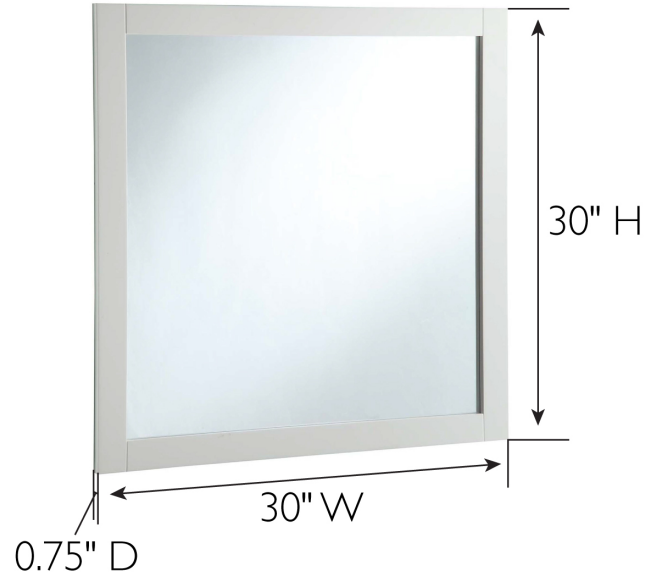

Shorewood Wall Mirror 30" White

SPECIFICATIONS

MATERIAL CONSTRUCTION:	Wood	FACE FRAME MATERIAL:	Pine
ASSEMBLY REQUIRED:	No	SIDES MATERIAL:	N/A
TOOLS NEEDED FOR INSTALLATION:	Electric Drill, Screwdriver	BOTTOM MATERIAL:	N/A
ASSEMBLED DIMENSIONS:	30" H x 30" L x 0.75" D	BACK PANEL MATERIAL:	MDF
WEIGHT:	17.6 lbs.	BACK BRACE MATERIAL:	N/A
NUMBER OF DOORS:	N/A	GLASS STYLE:	Flat Panel
DOOR MATERIAL:	N/A	LIGHTED:	No
NUMBER OF SHELVES:	N/A	QTY OF LAMPS:	N/A
ADJUSTABLE SHELVES:	N/A	POWER SOURCE:	None
SHELF MAX WEIGHT CAPACITY:	N/A	MOUNTING HARDWARE INCLUDED:	Yes
SHELF WIDTH:	N/A	MOUNTING TYPE:	Surface
SHELF THICKNESS:	N/A		
SHELF MATERIAL:	N/A		