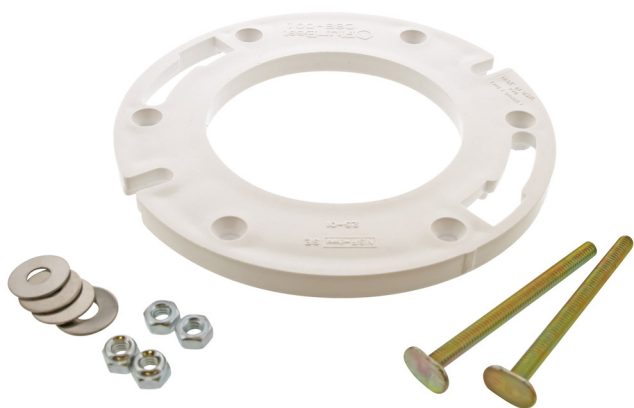

PART NO. C88050

CLOSET FLANGE EXTENSION KIT, 1/2" THICK

- No mastic necessary between pieces as with stackable units
- Heavy solid plastic construction
- Two 3-1/2" closet bolts with washers and nuts
- One 1/2" flange