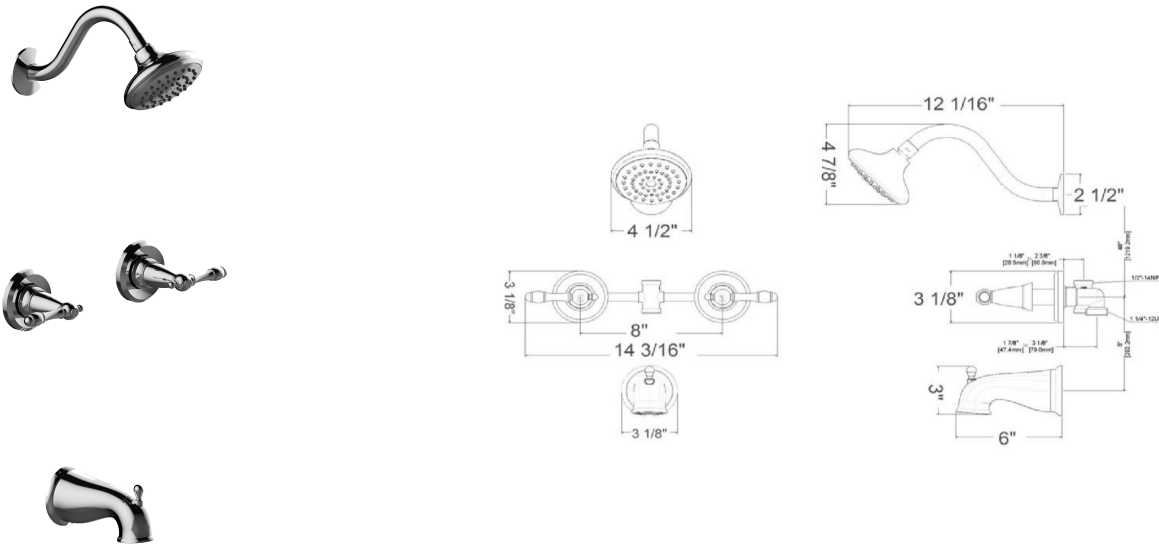

Oakmont 2-Handle Bath and Shower Trim with Valve

Polished Chrome

SPECIFICATIONS

MATERIAL:	Brass/Zinc	WEIGHT:	N/A
HANDLE MATERIAL:	Zinc	PVD FINISH:	Yes
SPOUT MATERIAL:	N/A	ESCUTCHEON INCLUDED:	N/A
CARTRIDGE MATERIAL:	Washerless	VALVE INCLUDED:	Yes
WATERWAY MATERIAL:	Brass	PRESSURE BALANCED VALVE:	No
VALVE MATERIAL:	Brass	TYPE OF SHOWER HEAD:	Wall Mount
DRAIN MATERIAL:	N/A	SHOWER HEAD FUNCTIONS (QTY):	1
FAUCET TYPE:	Bath & Shower Trim	SHOWER HEAD NOZZLE TYPE:	Raised
SPOUT REACH:	4.96"	SHOWER HEAD SHAPE:	Round
FLOW RATE:	1.8 GPM	SHOWER HEAD PUSH BUTTON:	No
LOW FLOW:	Yes	TUB SPOUT TYPE:	Slip-On
HANDLES CONFIGURATION:	Double Handle	TUB SPOUT DIVERTER INCLUDED:	Yes
HANDLE REACH:	3.09"		
QUICK ATTACH INCLUDED:	Yes		
DIMENSIONS:	78" H x 12.1" L x 14.2" D		