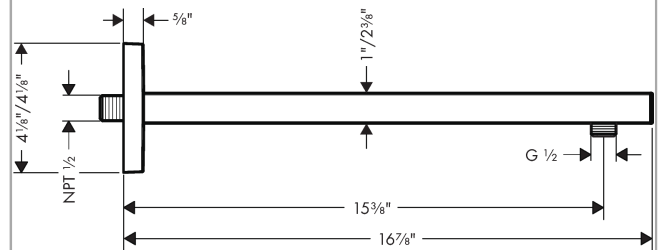

Raindance E
Showerarm, 15" (Must be used with Raindance E 300 Showerhead)
 Finishes : **chrome** Part no. : **04731000**

Description

Features

- Brass
- 1/2" NPT

Item details

List Price \$ 186.00

Compliance

Product image

Scale drawing

Raindance E
Showerarm, 15" (Must be used with Raindance E 300 Showerhead)
 Finishes : **chrome** Part no. : **04731000**

Exploded drawing

Year of production: >04/18

Raindance E

Showerarm, 15" (Must be used with Raindance E 300 Showerhead)

Finishes : **chrome** Part no. : **04731000**

Spare parts list

Year of production: >04/18

Pos.	Description	Part no.	Price	PU
1	mounting set	96179000	-	1
2	O-ring 6x2	98458000	-	1
3	escutcheon	93126000	-	1
4	screw	93431000	-	1