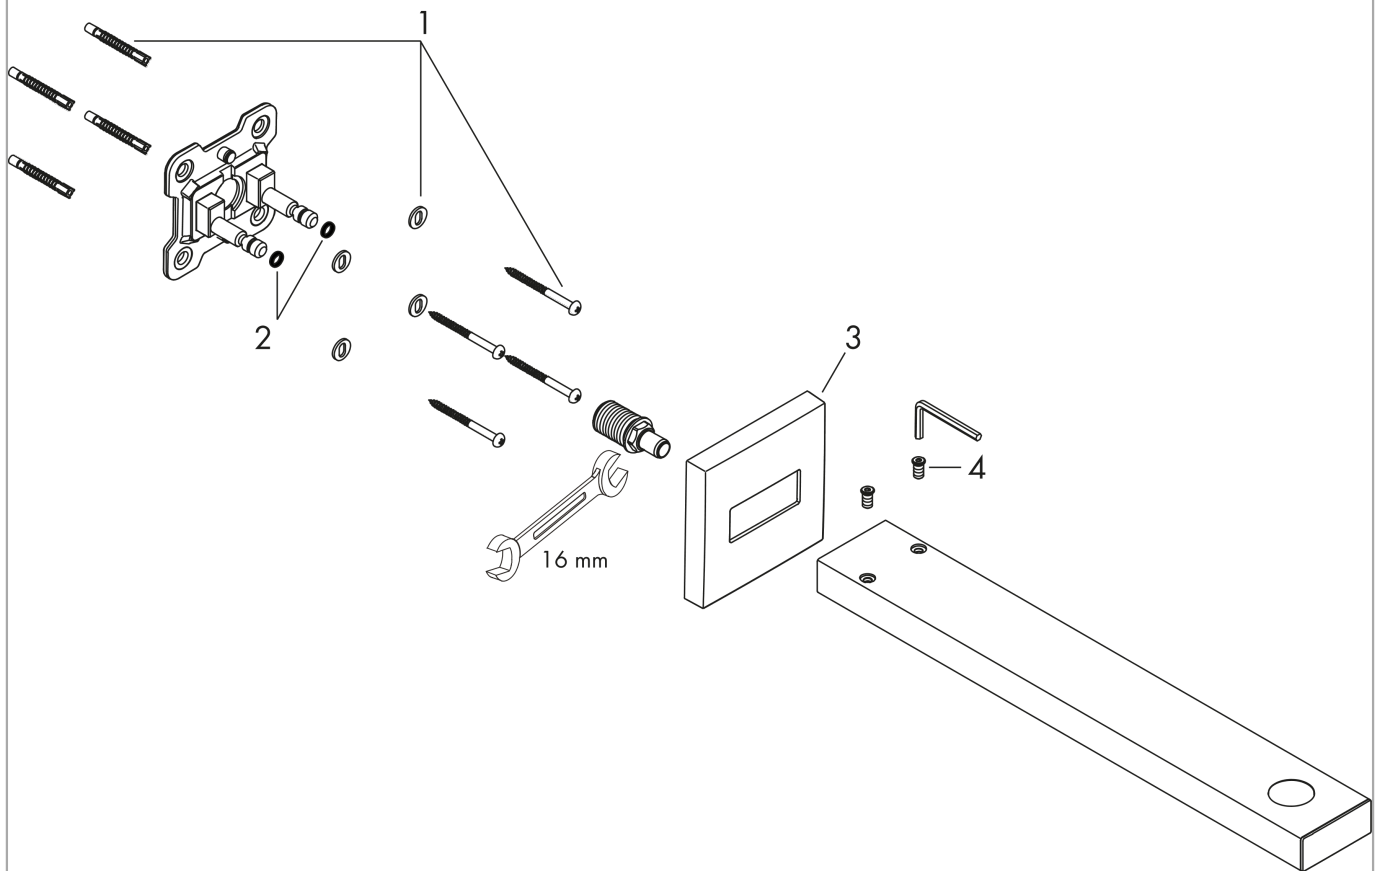

Raindance E
Showerarm, 15" (Must be used with Raindance E 300 Showerhead)
 Finishes : **chrome** Part no. : **04731000**

Description

Features

- Brass
- 1/2" NPT

Item details

List Price \$ 186.00

Compliance

Product image

Scale drawing

Raindance E
Showerarm, 15" (Must be used with Raindance E 300 Showerhead)
 Finishes : **chrome** Part no. : **04731000**

Exploded drawing

Year of production: >04/18

Raindance E

Showerarm, 15" (Must be used with Raindance E 300 Showerhead)

Finishes : **chrome** Part no. : **04731000**

Spare parts list

Year of production: >04/18

Pos.	Description	Part no.	Price	PU
1	mounting set	96179000	-	1
2	O-ring 6x2	98458000	-	1
3	escutcheon	93126000	-	1
4	screw	93431000	-	1