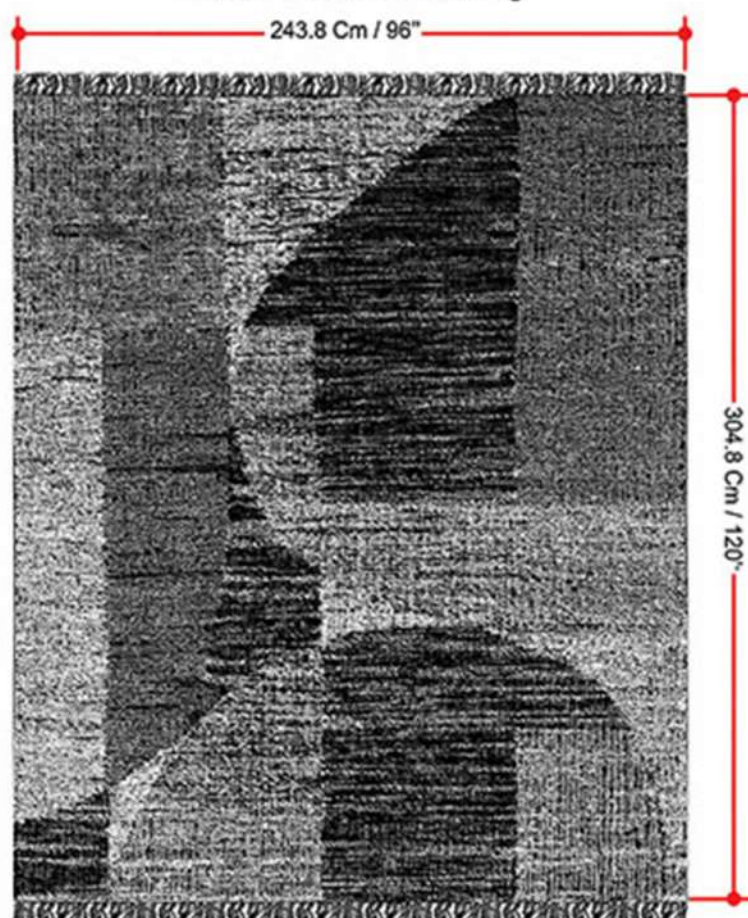

Marlatt 8'x10' Area Rug

Net Weight:32.63(Lbs)