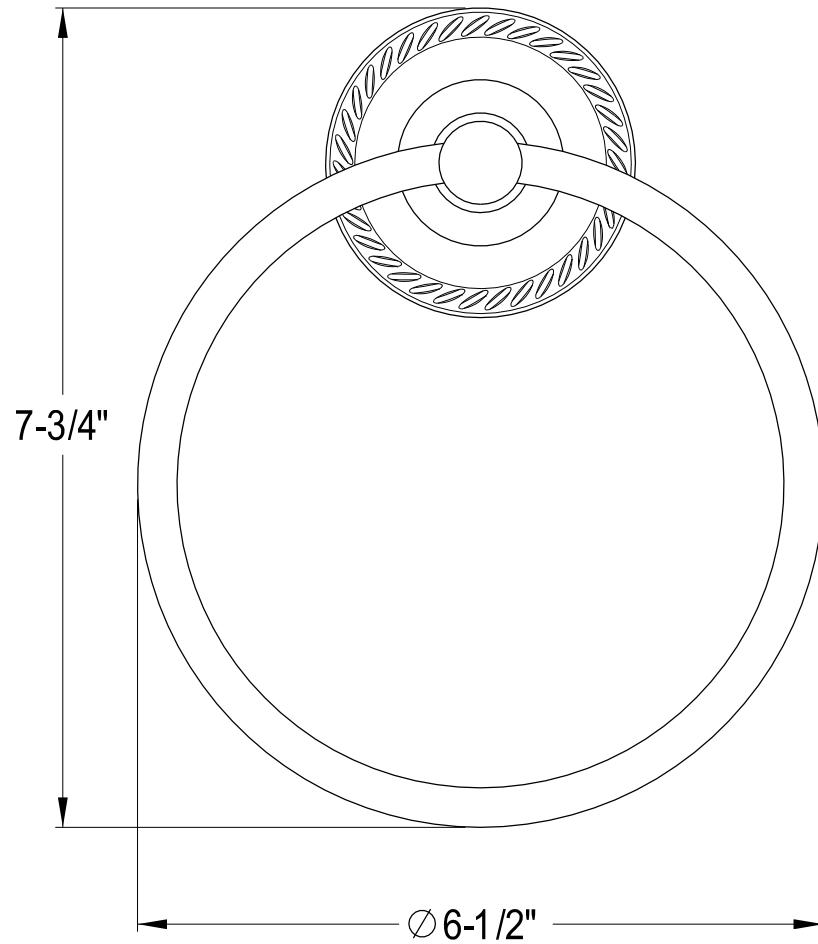

BA911C, PB, ORB, SN

24" Towel Bar

BA914C, ORB, SN

Towel Ring

BA91 8C, ORB, SN

Toilet Paper Holder