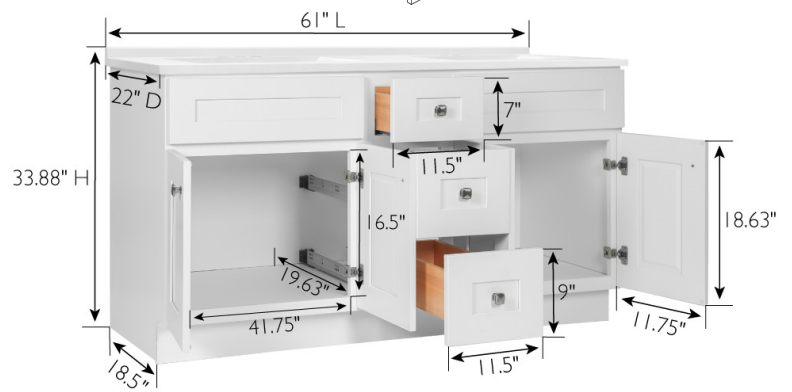

Brookings Shaker 4-Door Vanity with Cultured Marble 4 in. Centerset Solid White Top, Fully Assembled, 61x22, White Base

**FULLY
ASSEMBLED
VANITY**

SPECIFICATIONS

MATERIAL CONSTRUCTION:	Wood/Cultured Marble
ASSEMBLY REQUIRED:	No
ASSEMBLED DIMENSIONS:	33.875" H x 61" L x 22" D
ASSEMBLED WEIGHT:	175.48 lbs.
TOOLS NEEDED FOR INSTALLATION:	100% Silicone
CONSTRUCTION TYPE:	Face Frame
HINGE STYLE:	Soft Close
DOOR STYLE:	Shaker
DOOR MATERIAL:	HDF
DRAWER STYLE:	3 Drawers
DRAWER MATERIAL:	Solid Wood
GLIDE STYLE:	Soft Close
FAKE DWR STYLE:	N/A
DWR #1 DIMENSIONS:	4.17" H x 18" L x 8.31" D
DWR #2 DIMENSIONS:	5.12" H x 18" L x 8.31" D
DWR #3 DIMENSIONS:	5.12" H x 18" L x 8.31" D
DWR CONSTRUCTION:	Dove Tail
FACE FRAME MATERIAL:	Solid Wood
SIDES MATERIAL:	Plywood
BOTTOM MATERIAL:	Plywood

TOE KICK INSET WIDTH:	4.5"
BACK PANEL MATERIAL:	Plywood
BACK BRACE MATERIAL:	Solid Wood
FAUCET TYPE:	Lav Centerset
NUMBER OF MOUNTING HOLES:	3
BOWL MATERIAL:	Cultured Marble
BACK SPLASH INCLUDED:	Yes
COLOR:	Solid White
NUMBER OF BOWLS:	1
BOWL DIMENSIONS:	5.4" H x 19.3" W x 12.5" D
BOWL SHAPE:	Rectangle
SINK THICKNESS:	1.18"
MOUNTING TYPE:	Centerset
OVERFLOW HOLE:	Yes