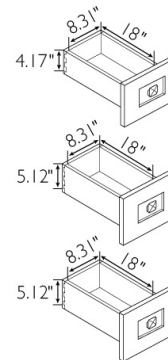

Brookings Shaker 4-Door Vanity with Cultured Marble 4 in. Centerset Solid White Top, Fully Assembled, 61x22, White Base

**FULLY
ASSEMBLED
VANITY**

SPECIFICATIONS

MATERIAL CONSTRUCTION:	Wood/Cultured Marble
ASSEMBLY REQUIRED:	No
ASSEMBLED DIMENSIONS:	33.875" H x 61" L x 22" D
ASSEMBLED WEIGHT:	175.48 lbs.
TOOLS NEEDED FOR INSTALLATION:	100% Silicone
CONSTRUCTION TYPE:	Face Frame
HINGE STYLE:	Soft Close
DOOR STYLE:	Shaker
DOOR MATERIAL:	HDF
DRAWER STYLE:	3 Drawers
DRAWER MATERIAL:	Solid Wood
GLIDE STYLE:	Soft Close
FAKE DWR STYLE:	N/A
DWR #1 DIMENSIONS:	4.17" H x 18" L x 8.31" D
DWR #2 DIMENSIONS:	5.12" H x 18" L x 8.31" D
DWR #3 DIMENSIONS:	5.12" H x 18" L x 8.31" D
DWR CONSTRUCTION:	Dove Tail
FACE FRAME MATERIAL:	Solid Wood
SIDES MATERIAL:	Plywood
BOTTOM MATERIAL:	Plywood

TOE KICK INSET WIDTH:	4.5"
BACK PANEL MATERIAL:	Plywood
BACK BRACE MATERIAL:	Solid Wood
FAUCET TYPE:	Lav Centerset
NUMBER OF MOUNTING HOLES:	3
BOWL MATERIAL:	Cultured Marble
BACK SPLASH INCLUDED:	Yes
COLOR:	Solid White
NUMBER OF BOWLS:	1
BOWL DIMENSIONS:	5.4" H x 19.3" W x 12.5" D
BOWL SHAPE:	Rectangle
SINK THICKNESS:	1.18"
MOUNTING TYPE:	Centerset
OVERFLOW HOLE:	Yes