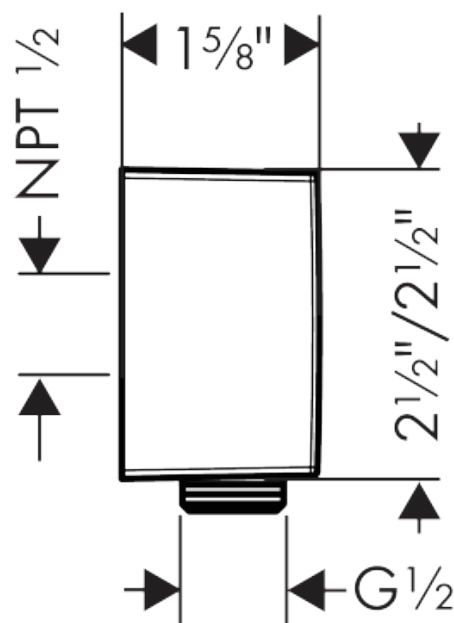

AXOR ShowerSolutions
Wall Outlet Square with Check Valves
Finishes : **brushed nickel** Part no. : **36732821**

Description

Features

- for all 1/2" hoses
- 1/2" NPT
- installation: wall

Product image

Scale drawing

AXOR ShowerSolutions
Wall Outlet Square with Check Valves
Finishes : **brushed nickel** Part no. : **36732821**

Exploded drawing

Year of production: >12/17

AXOR ShowerSolutions
Wall Outlet Square with Check Valves
 Finishes : **brushed nickel** Part no. : **36732821**

Spare parts list

Year of production: >12/17

Pos.	Description	Part no.	PC	PU
1	connection angel	98531001	0	1
2	set of non return valves DW 15	94074000	0	1