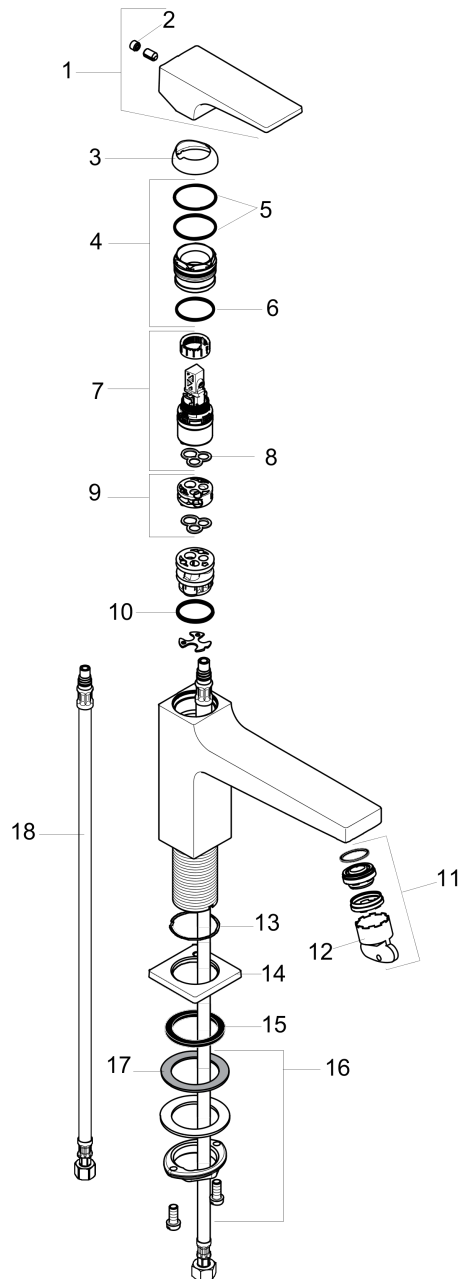

AXOR ShowerSolutions
Wall Outlet Square with Check Valves
Finishes : **brushed nickel** Part no. : **36732821**

Description

Features

- for all 1/2" hoses
- 1/2" NPT
- installation: wall

Product image

Scale drawing

AXOR ShowerSolutions
Wall Outlet Square with Check Valves
Finishes : **brushed nickel** Part no. : **36732821**

Exploded drawing

Year of production: >12/17

AXOR ShowerSolutions
Wall Outlet Square with Check Valves
 Finishes : **brushed nickel** Part no. : **36732821**

Spare parts list

Year of production: >12/17

Pos.	Description	Part no.	PC	PU
1	connection angel	98531001	0	1
2	set of non return valves DW 15	94074000	0	1