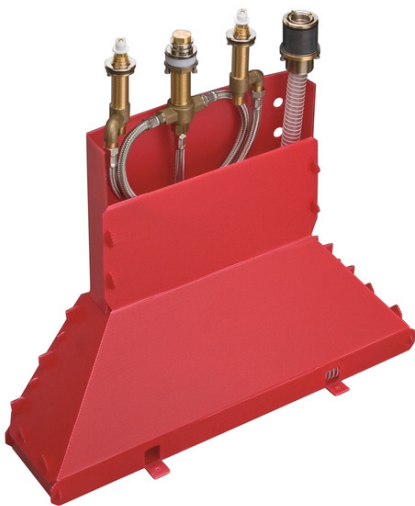

Rough, 4-Hole Roman Tub Set
Finishes : n.a. Part no. : 13444181

Description

Features

- 1/2" NPT
- 90° ceramic valves

Product image

Scale drawing

Rough, 4-Hole Roman Tub Set
Finishes : n.a. Part no. : 13444181

Exploded drawing

Year of production: >06/04

Rough, 4-Hole Roman Tub Set
 Finishes : n.a. Part no. : **13444181**

Spare parts list

Year of production: >06/04

Pos.	Description	Part no.	PC	PU
1	fixing set for Secuflex	96072000	0	1
2	handle fixing set	94184000	0	1
3	shut off unit right closing	94009000	0	1
4	Secuflex hose 2,25 m	94108000	0	1
5	pressure hose	94174000	0	1
6	expended nut for Secuflex	96074000	0	1
7	fixing set for 4 hole bath mixer spout	96080000	0	1
8	pressure hose	96565000	0	1
9	Secuflexbox	28389000	0	1
10	lever collar	97548000	0	1
11	O-ring 11x2	98127000	0	1
12	O-ring 40x3	92634000	0	1
13	O-ring 27x2,5	98149000	0	1
14	seal	92582000	0	1
15	fixing set for shut off unit	96078000	0	1
16	selector housing	96125000	0	1
a	silicone sprayer 10 ml	97864000	0	1