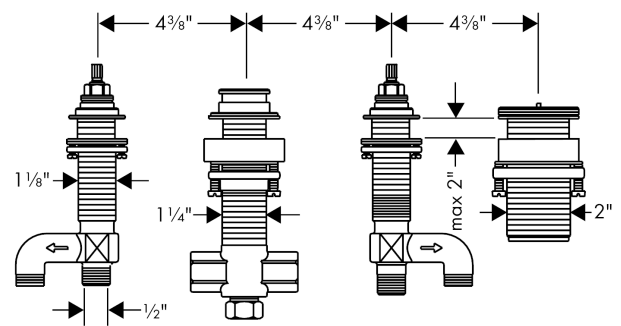

Rough, 4-Hole Roman Tub Set
Finishes : n.a. Part no. : 13444181

Description

Features

- 1/2" NPT
- 90° ceramic valves

Product image

Scale drawing

Rough, 4-Hole Roman Tub Set
Finishes : n.a. Part no. : 13444181

Exploded drawing

Year of production: >06/04

Rough, 4-Hole Roman Tub Set
 Finishes : n.a. Part no. : **13444181**

Spare parts list

Year of production: >06/04

Pos.	Description	Part no.	PC	PU
1	fixing set for Secuflex	96072000	0	1
2	handle fixing set	94184000	0	1
3	shut off unit right closing	94009000	0	1
4	Secuflex hose 2,25 m	94108000	0	1
5	pressure hose	94174000	0	1
6	expended nut for Secuflex	96074000	0	1
7	fixing set for 4 hole bath mixer spout	96080000	0	1
8	pressure hose	96565000	0	1
9	Secuflexbox	28389000	0	1
10	lever collar	97548000	0	1
11	O-ring 11x2	98127000	0	1
12	O-ring 40x3	92634000	0	1
13	O-ring 27x2,5	98149000	0	1
14	seal	92582000	0	1
15	fixing set for shut off unit	96078000	0	1
16	selector housing	96125000	0	1
a	silicone sprayer 10 ml	97864000	0	1