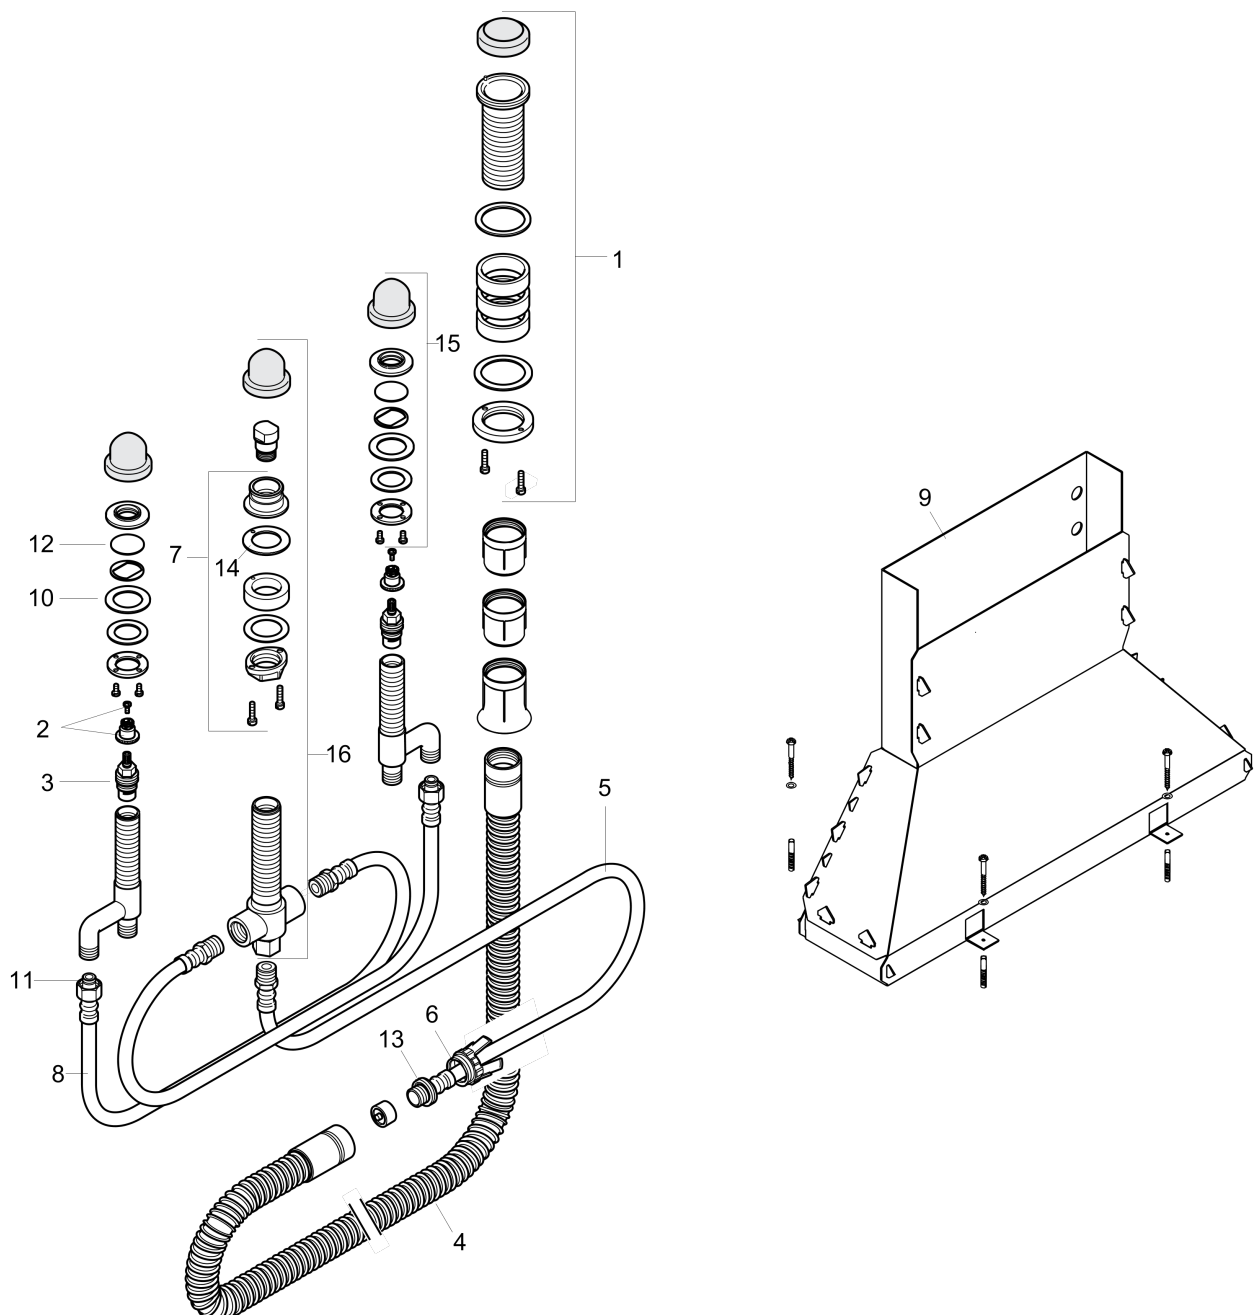

Rough, 4-Hole Roman Tub Set
Finishes : n.a. Part no. : 13444181

Description

Features

- 1/2" NPT
- 90° ceramic valves

Product image

Scale drawing

Rough, 4-Hole Roman Tub Set
Finishes : n.a. Part no. : 13444181

Exploded drawing

Year of production: >06/04

Rough, 4-Hole Roman Tub Set
 Finishes : n.a. Part no. : **13444181**

Spare parts list

Year of production: >06/04

Pos.	Description	Part no.	PC	PU
1	fixing set for Secuflex	96072000	0	1
2	handle fixing set	94184000	0	1
3	shut off unit right closing	94009000	0	1
4	Secuflex hose 2,25 m	94108000	0	1
5	pressure hose	94174000	0	1
6	expended nut for Secuflex	96074000	0	1
7	fixing set for 4 hole bath mixer spout	96080000	0	1
8	pressure hose	96565000	0	1
9	Secuflexbox	28389000	0	1
10	lever collar	97548000	0	1
11	O-ring 11x2	98127000	0	1
12	O-ring 40x3	92634000	0	1
13	O-ring 27x2,5	98149000	0	1
14	seal	92582000	0	1
15	fixing set for shut off unit	96078000	0	1
16	selector housing	96125000	0	1
a	silicone sprayer 10 ml	97864000	0	1