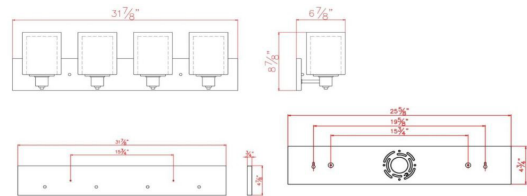

Oslo with Wide Backplate 4-Light Vanity Light

Satin Nickel

SPECIFICATIONS

MOUNTING:	Wall Mount	LED BRIGHTNESS (LUMENS):	N/A
SLOPED CEILING ADAPTABLE:	No	LED COLOR CORRELATED TEMPERATURE (CCT):	N/A
LAMP TYPE 1:	Maximum 60W Medium Base Bulb	LED COLOR RENDERING INDEX (CRI):	N/A
BULB INCLUDED:	No	LED EFFICACY:	N/A
WATTS PER BULB:	60W	LED AVERAGE RATED LIFE:	N/A
TOTAL WATTAGE:	240W	ENERGY EFFICIENT:	No
DIMMABLE:	Yes	LIGHTING AMPS:	N/A
MATERIAL CONSTRUCTION:	Steel	VOLTAGE:	120V
ASSEMBLED DIMENSIONS:	8.88" H x 31.88" L x 6.88" D		
WEIGHT:	10.10 lbs.		
BACKPLATE DIMENSIONS:	N/A		
CANOPY/PLATE DIMENSIONS:	N/A		
GLASS/SHADE DIMENSIONS:	6.5" H x 5.5" L x 5.5" D		
GLASS/SHADE MATERIAL:	Glass		
GLASS/SHADE TYPE:	Frosted		
GLASS/SHADE COLOR:	Clear		