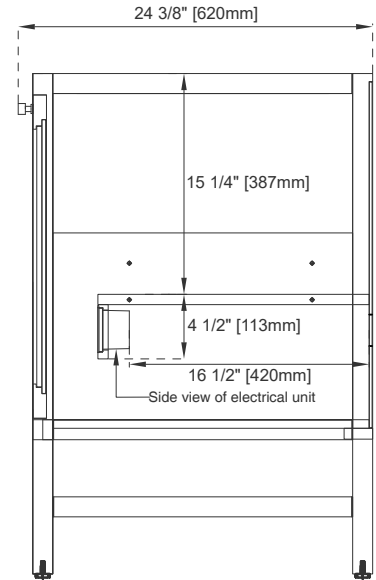

Basins Included: NO

Overflow: Yes, Front Facing

Number of Doors: Two

Number of Drawers: Six

USB/Power Component: YES (ETL5011080)

Cord Length: 6'6"

Assembly Type: Yes, with Optional 3cm Top

Bamboo Storage Tray: YES

Fits Drain Hole Size: 1 3/4"

Full Extension, Soft Close Glides

European Soft Close Hinges

Aluminum Laminate Drawer Liners

Adjustable Levelers

Dimension

Width: 59-7/8"

Depth: 23-3/8"

Height: 34-1/2"

Rough-In Height: 21-1/2"

60" S ADDISON VANITY

E444-V60S-GW

All dimensions are nominal

Diagrams are of cabinet only—James Martin Optional Countertops and sinks are not shown

Visit website for warranty and installation information
www.jamesmartinvanities.com

60" S ADDISON VANITY

E444-V60S-GW

Side View 1

Side View 2

Back View

All dimensions are nominal

Diagrams are of cabinet only—James Martin Optional Countertops and sinks are not shown

Visit website for warranty and installation information
www.jamesmartinvanities.com