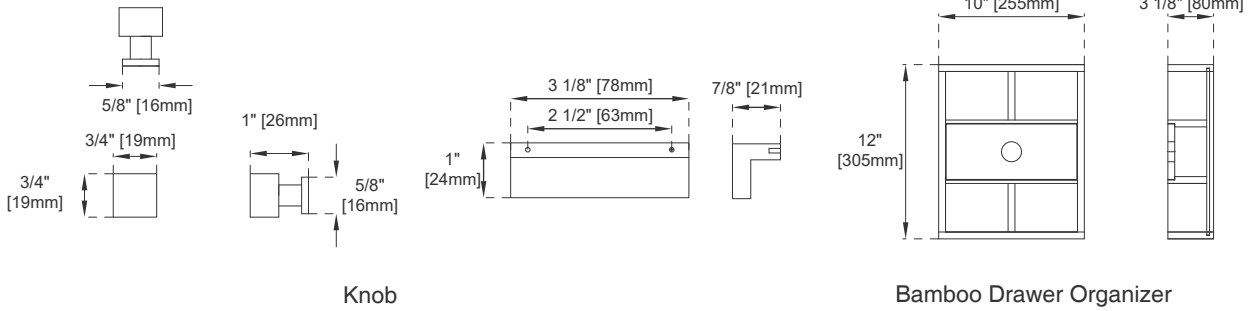

Basins Included: NO

Overflow: Yes, Front Facing

Number of Doors: Two

Number of Drawers: Six

USB/Power Component: YES (ETL5011080)

Cord Length: 6'6"

Assembly Type: Yes, with Optional 3cm Top

Bamboo Storage Tray: YES

Fits Drain Hole Size: 1 3/4"

Full Extension, Soft Close Glides

European Soft Close Hinges

Aluminum Laminate Drawer Liners

Adjustable Levelers

Dimension

Width: 59-7/8"

Depth: 23-3/8"

Height: 34-1/2"

Rough-In Height: 21-1/2"

60" S ADDISON VANITY

E444-V60S-GW

All dimensions are nominal

Diagrams are of cabinet only—James Martin Optional Countertops and sinks are not shown

Visit website for warranty and installation information
www.jamesmartinvanities.com

60" S ADDISON VANITY

E444-V60S-GW

Side View 1

Side View 2

Back View

All dimensions are nominal

Diagrams are of cabinet only—James Martin Optional Countertops and sinks are not shown

Visit website for warranty and installation information
www.jamesmartinvanities.com