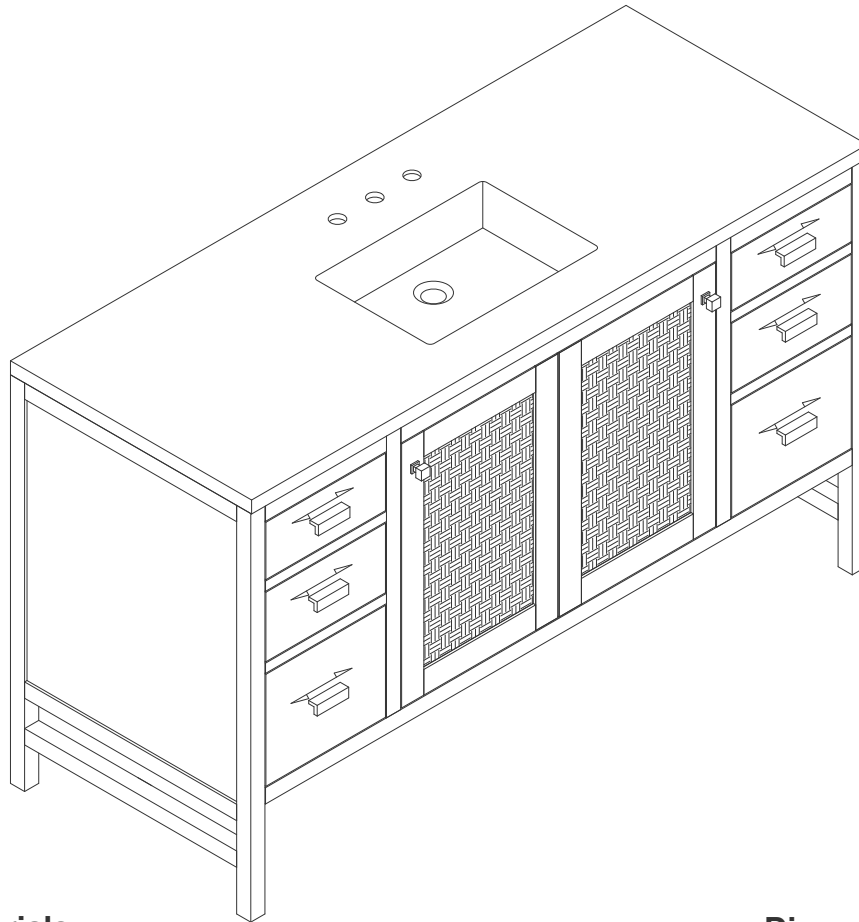

60" S ADDISON VANITY

E444-V60S-GW

Features and Materials

Solids: Yellow Poplar

Panels: MDF

Installation Type: Floor Standing

Number of Basins: One, with Optional 3cm Top

Vanity Top Included: NO, Optional 3cm Tops Available with Sinks

Basins Included: NO

Overflow: Yes, Front Facing

Number of Doors: Two

Number of Drawers: Six

USB/Power Component: YES (ETL5011080)

Cord Length: 6'6"

Assembly Type: Yes, with Optional 3cm Top

Bamboo Storage Tray: YES

Door Panel: Reversible. One Side Finished in Glossy White, One Side Natural Cork (Pattern: Casablanca)

Drawer Box Material and Construction: 15mm Poplar/English Dovetail Joinery

Hardware Material and Finish: Zinc Alloy in Polished Chrome

Fits Drain Hole Size: 1 3/4"

Full Extension, Soft Close Glides

European Soft Close Hinges

Aluminum Laminate Drawer Liners

Adjustable Levelers

Dimension

Width: 59-7/8"

Depth: 23-3/8"