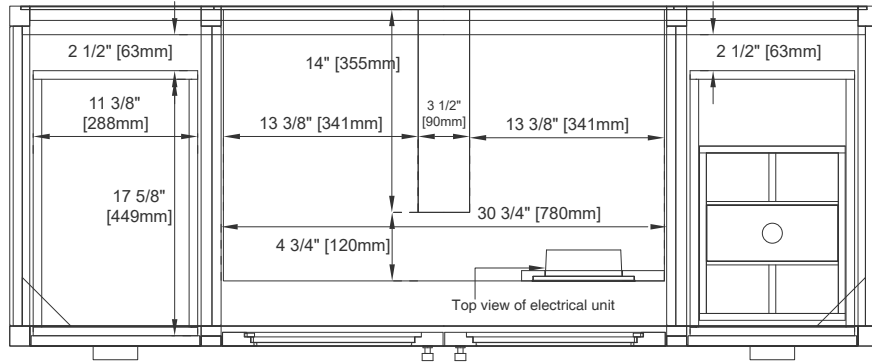

Basins Included: NO

Overflow: Yes, Front Facing

Number of Doors: Two

Number of Drawers: Six

USB/Power Component: YES (ETL5011080)

Cord Length: 6'6"

Assembly Type: Yes, with Optional 3cm Top

Bamboo Storage Tray: YES

Fits Drain Hole Size: 1 3/4"

Full Extension, Soft Close Glides

European Soft Close Hinges

Aluminum Laminate Drawer Liners

Adjustable Levelers

Dimension

Width: 59-7/8"

Depth: 23-3/8"

Height: 34-1/2"

Rough-In Height: 21-1/2"

60" S ADDISON VANITY

E444-V60S-GW

All dimensions are nominal

Diagrams are of cabinet only—James Martin Optional Countertops and sinks are not shown

Visit website for warranty and installation information
www.jamesmartinvanities.com

60" S ADDISON VANITY

E444-V60S-GW

Side View 1

Side View 2

Back View

All dimensions are nominal

Diagrams are of cabinet only—James Martin Optional Countertops and sinks are not shown

Visit website for warranty and installation information
www.jamesmartinvanities.com