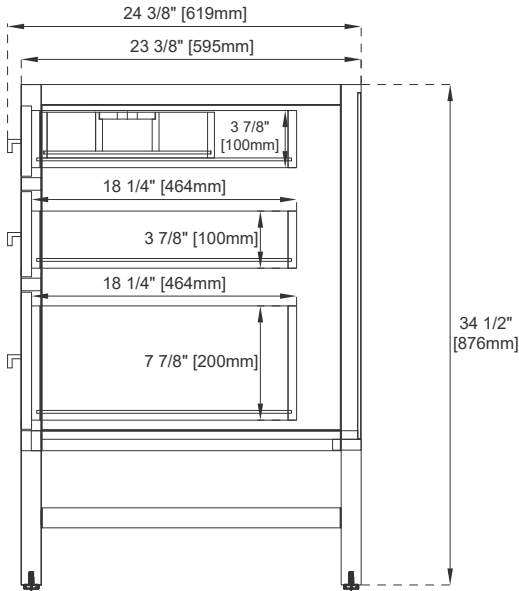

Basins Included: NO

Overflow: Yes, Front Facing

Number of Doors: Two

Number of Drawers: Six

USB/Power Component: YES (ETL5011080)

Cord Length: 6'6"

Assembly Type: Yes, with Optional 3cm Top

Bamboo Storage Tray: YES

Fits Drain Hole Size: 1 3/4"

Full Extension, Soft Close Glides

European Soft Close Hinges

Aluminum Laminate Drawer Liners

Adjustable Levelers

Dimension

Width: 59-7/8"

Depth: 23-3/8"

Height: 34-1/2"

Rough-In Height: 21-1/2"

60" S ADDISON VANITY

E444-V60S-GW

All dimensions are nominal

Diagrams are of cabinet only—James Martin Optional Countertops and sinks are not shown

Visit website for warranty and installation information
www.jamesmartinvanities.com

60" S ADDISON VANITY

E444-V60S-GW

Side View 1

Side View 2

Back View

All dimensions are nominal

Diagrams are of cabinet only—James Martin Optional Countertops and sinks are not shown

Visit website for warranty and installation information
www.jamesmartinvanities.com