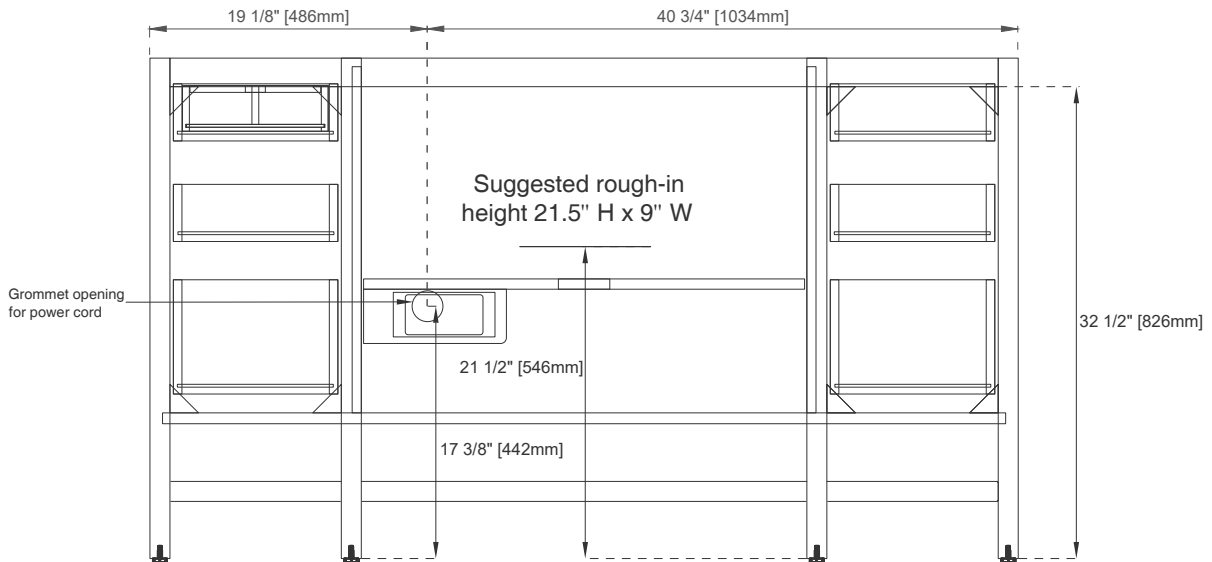

Basins Included: NO

Overflow: Yes, Front Facing

Number of Doors: Two

Number of Drawers: Six

USB/Power Component: YES (ETL5011080)

Cord Length: 6'6"

Assembly Type: Yes, with Optional 3cm Top

Bamboo Storage Tray: YES

Fits Drain Hole Size: 1 3/4"

Full Extension, Soft Close Glides

European Soft Close Hinges

Aluminum Laminate Drawer Liners

Adjustable Levelers

Dimension

Width: 59-7/8"

Depth: 23-3/8"

Height: 34-1/2"

Rough-In Height: 21-1/2"

60" S ADDISON VANITY

E444-V60S-GW

All dimensions are nominal

Diagrams are of cabinet only—James Martin Optional Countertops and sinks are not shown

Visit website for warranty and installation information
www.jamesmartinvanities.com

60" S ADDISON VANITY

E444-V60S-GW

Side View 1

Side View 2

Back View

All dimensions are nominal

Diagrams are of cabinet only—James Martin Optional Countertops and sinks are not shown

Visit website for warranty and installation information
www.jamesmartinvanities.com