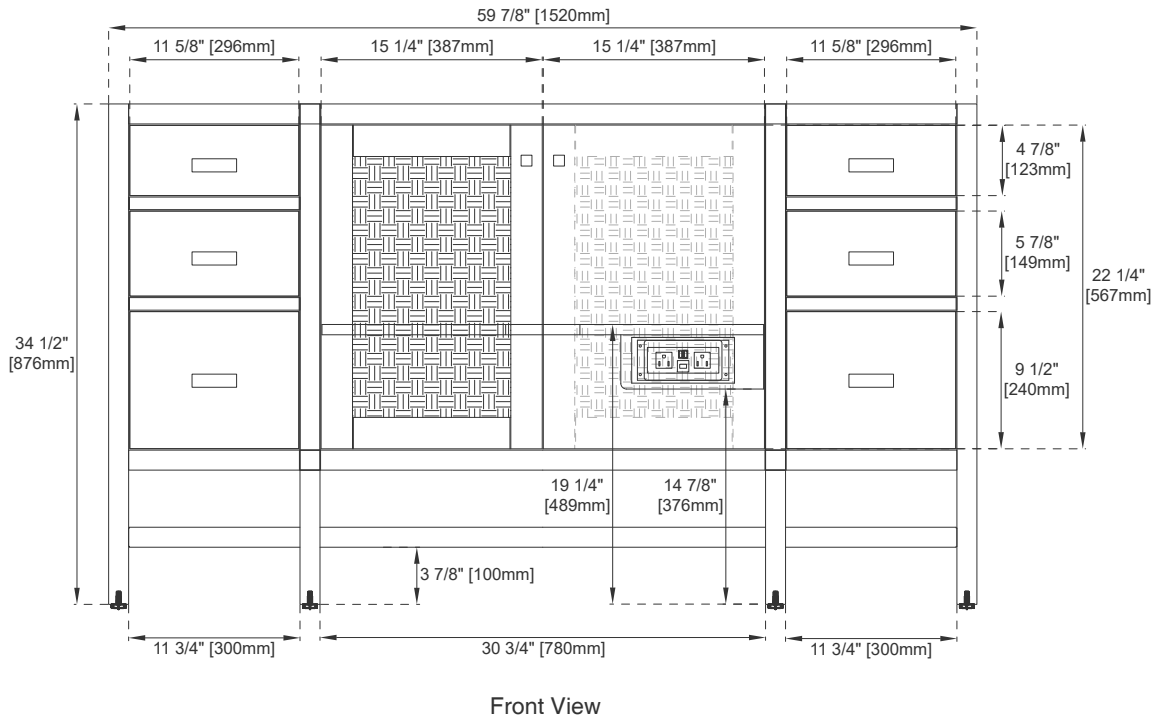

Door Panel: Reversible. One Side Finished in Glossy White, One Side Natural Cork (Pattern: Casablanca)

Drawer Box Material and Construction: 15mm Poplar/English Dovetail Joinery

Hardware Material and Finish: Zinc Alloy in Polished Chrome

Fits Drain Hole Size: 1 3/4"

Full Extension, Soft Close Glides

European Soft Close Hinges

Aluminum Laminate Drawer Liners

Adjustable Levelers

Dimension

Width: 59-7/8"

Depth: 23-3/8"

Height: 34-1/2"

Rough-In Height: 21-1/2"

60" S ADDISON VANITY

E444-V60S-GW

All dimensions are nominal

Diagrams are of cabinet only—James Martin Optional Countertops and sinks are not shown

Visit website for warranty and installation information
www.jamesmartinvanities.com

60" S ADDISON VANITY

E444-V60S-GW

Side View 1

Side View 2

Back View

All dimensions are nominal

Diagrams are of cabinet only—James Martin Optional Countertops and sinks are not shown

Visit website for warranty and installation information
www.jamesmartinvanities.com