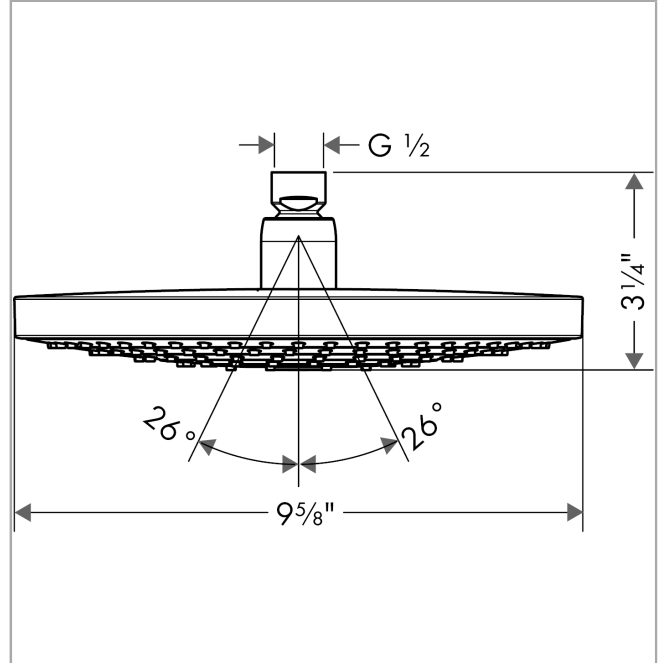

**Raindance Select S**  
**Showerhead 240 2-Jet, 2.5 GPM**  
 Finishes : **chrome** Part no. : **26469001**

**Description**

**Features**

- 134 no-clog spray channels
- Spray modes: RainAir, Rain
- Flow: 2.5 GPM (9.5 L/Min)
- Select button for comfortable alternation of spray modes
- Fully-finished matching spray face
- Spray face removable for cleaning

**Item details**

List Price \$ 560.00

**Technology**

**Compliance**

**Product image**

**Scale drawing**

**Raindance Select S**  
**Showerhead 240 2-Jet, 2.5 GPM**  
Finishes : **chrome**    Part no. : **26469001**

Exploded drawing

Year of production: >01/14

**Raindance Select S**  
**Showerhead 240 2-Jet, 2.5 GPM**  
 Finishes : **chrome**    Part no. : **26469001**

**Spare parts list**

Year of production: >01/14

<b>Pos.</b>	<b>Description</b>	<b>Part no.</b>	<b>Price</b>	<b>PU</b>
1	seal	98058000	-	1
2	filter	97735000	-	1
3	cover	98344000	-	1
4	O-ring 3x1	98384000	-	1
5	selector assy	98343001	-	1