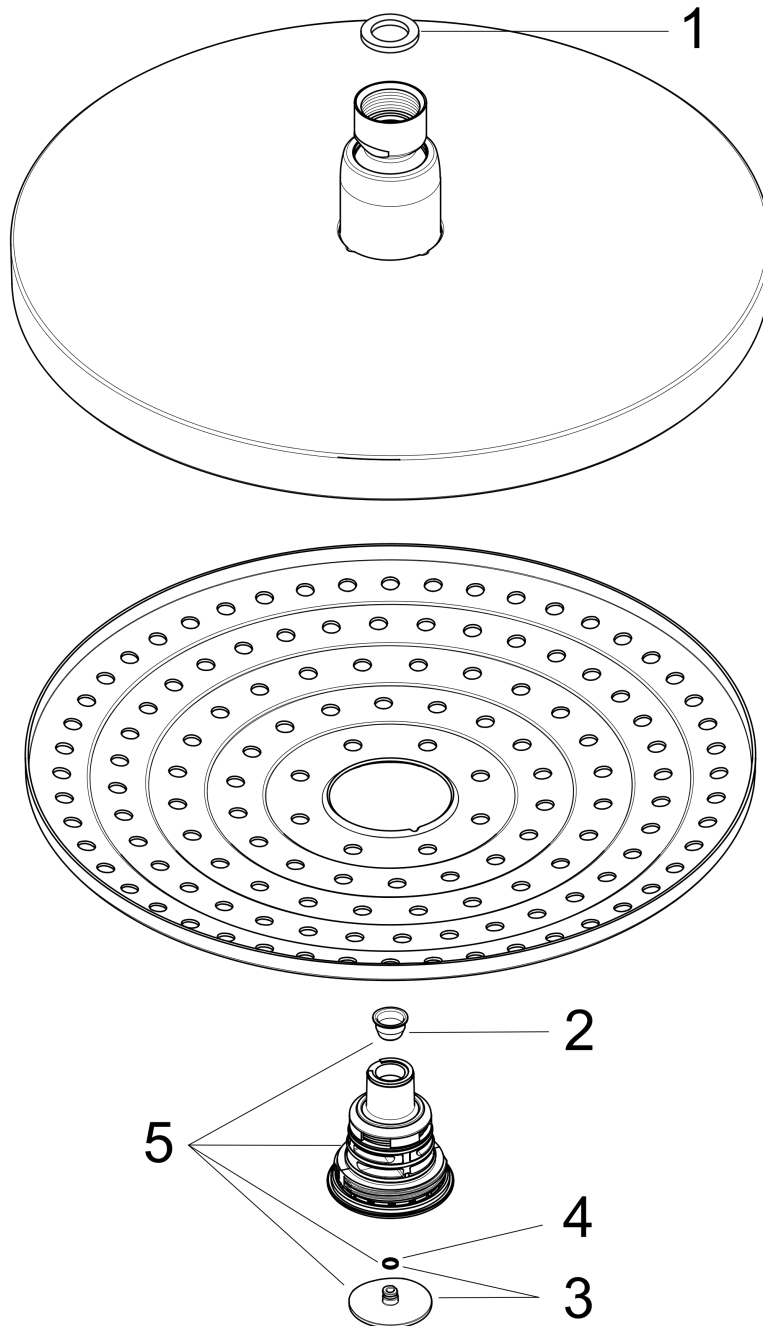

**Raindance Select S**  
**Showerhead 240 2-Jet, 2.5 GPM**  
 Finishes : **chrome** Part no. : **26469001**

**Description**

**Features**

- 134 no-clog spray channels
- Spray modes: RainAir, Rain
- Flow: 2.5 GPM (9.5 L/Min)
- Select button for comfortable alternation of spray modes
- Fully-finished matching spray face
- Spray face removable for cleaning

**Item details**

List Price \$ 560.00

**Technology**

**Compliance**

**Product image**

**Scale drawing**

**Raindance Select S**  
**Showerhead 240 2-Jet, 2.5 GPM**  
Finishes : **chrome**    Part no. : **26469001**

Exploded drawing

Year of production: >01/14

**Raindance Select S**  
**Showerhead 240 2-Jet, 2.5 GPM**  
 Finishes : **chrome**    Part no. : **26469001**

**Spare parts list**

Year of production: >01/14

<b>Pos.</b>	<b>Description</b>	<b>Part no.</b>	<b>Price</b>	<b>PU</b>
1	seal	98058000	-	1
2	filter	97735000	-	1
3	cover	98344000	-	1
4	O-ring 3x1	98384000	-	1
5	selector assy	98343001	-	1