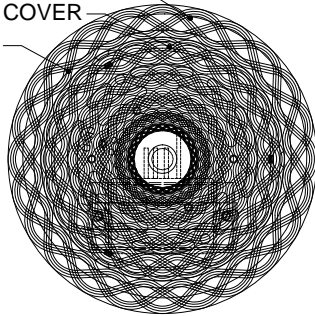

5.5"DIA. CANOPY
 4.25"DIA*0.5"H. MOUNTING PLATE COVER
 6.0"DIA*5.0"H. SHADE

TOP VIEW

CANOPY DETAIL

FRONT VIEW

CURREY & COMPANY

9000-0909

ALL WORK © 2021 CURREY & COMPANY