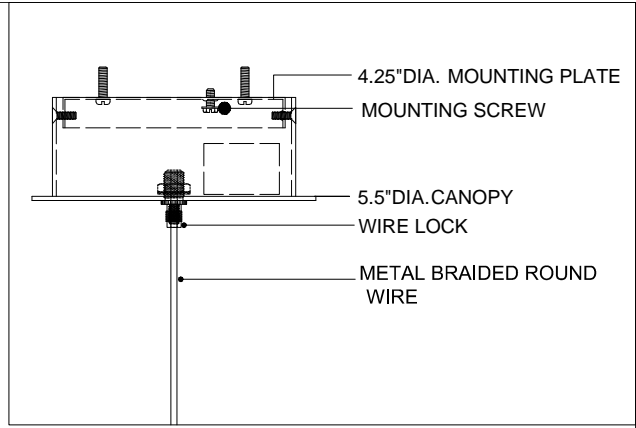

5.5"DIA. CANOPY
 4.25"DIA*0.5"H. MOUNTING PLATE COVER
 6.0"DIA*5.0"H. SHADE

TOP VIEW

CANOPY DETAIL

FRONT VIEW

CURREY & COMPANY

9000-0909

ALL WORK © 2021 CURREY & COMPANY