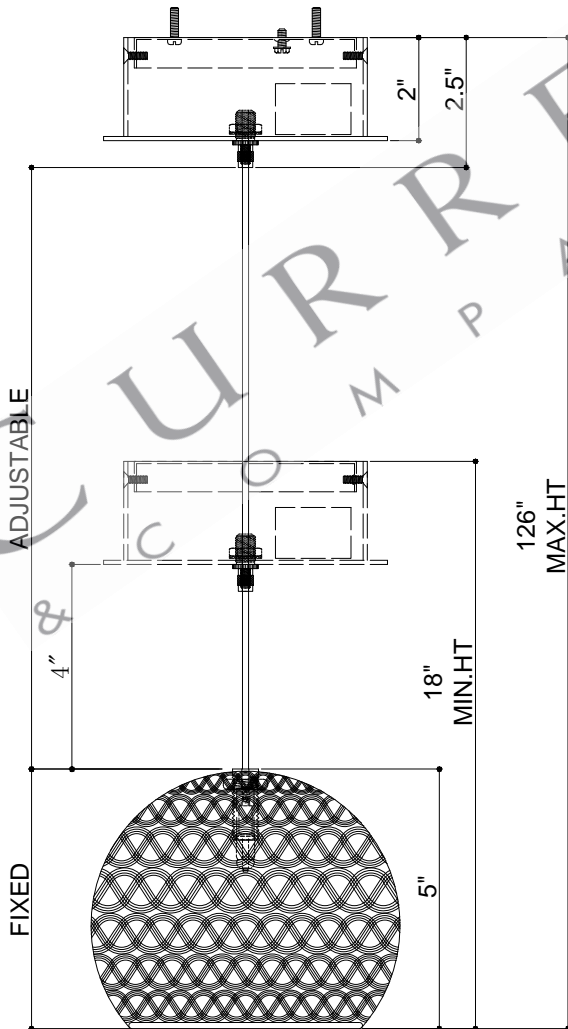

5.5"DIA. CANOPY
 4.25"DIA*0.5"H. MOUNTING PLATE COVER
 6.0"DIA*5.0"H. SHADE

TOP VIEW

CANOPY DETAIL

FRONT VIEW

CURREY & COMPANY

9000-0909

ALL WORK © 2021 CURREY & COMPANY