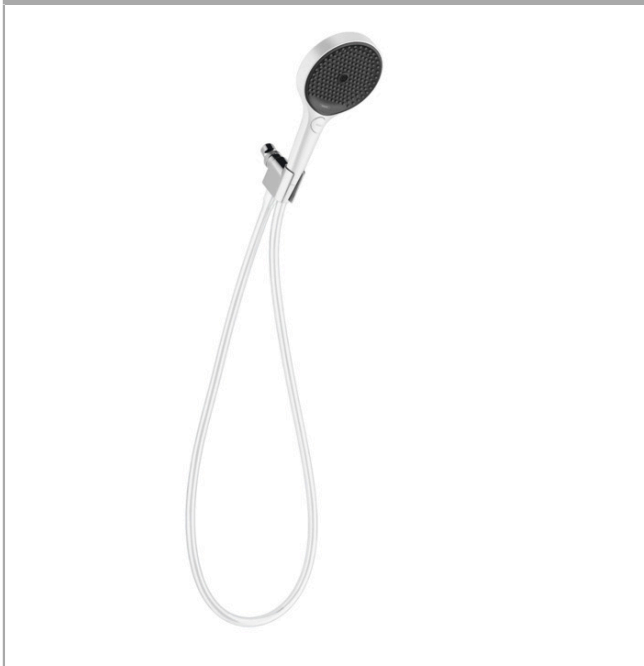

Compliance

Product image