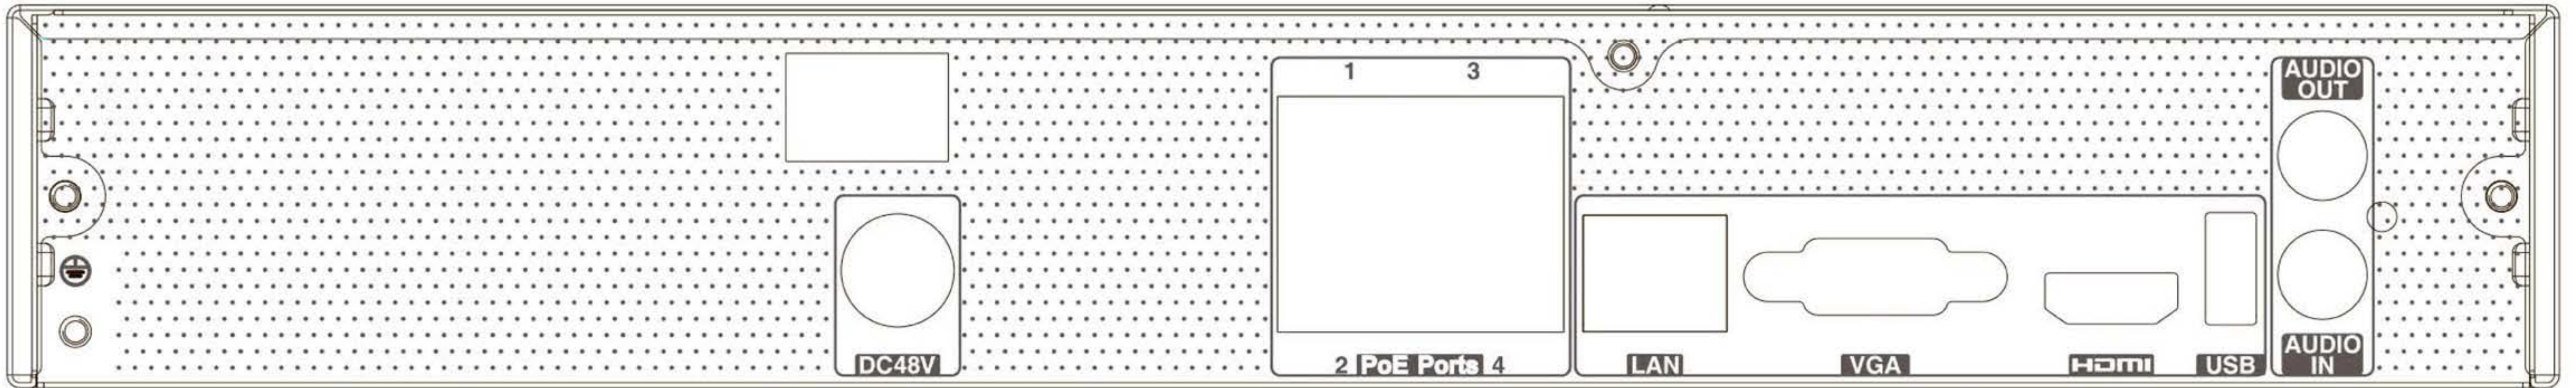

Rear Panel

K-N4CH4KT1ST