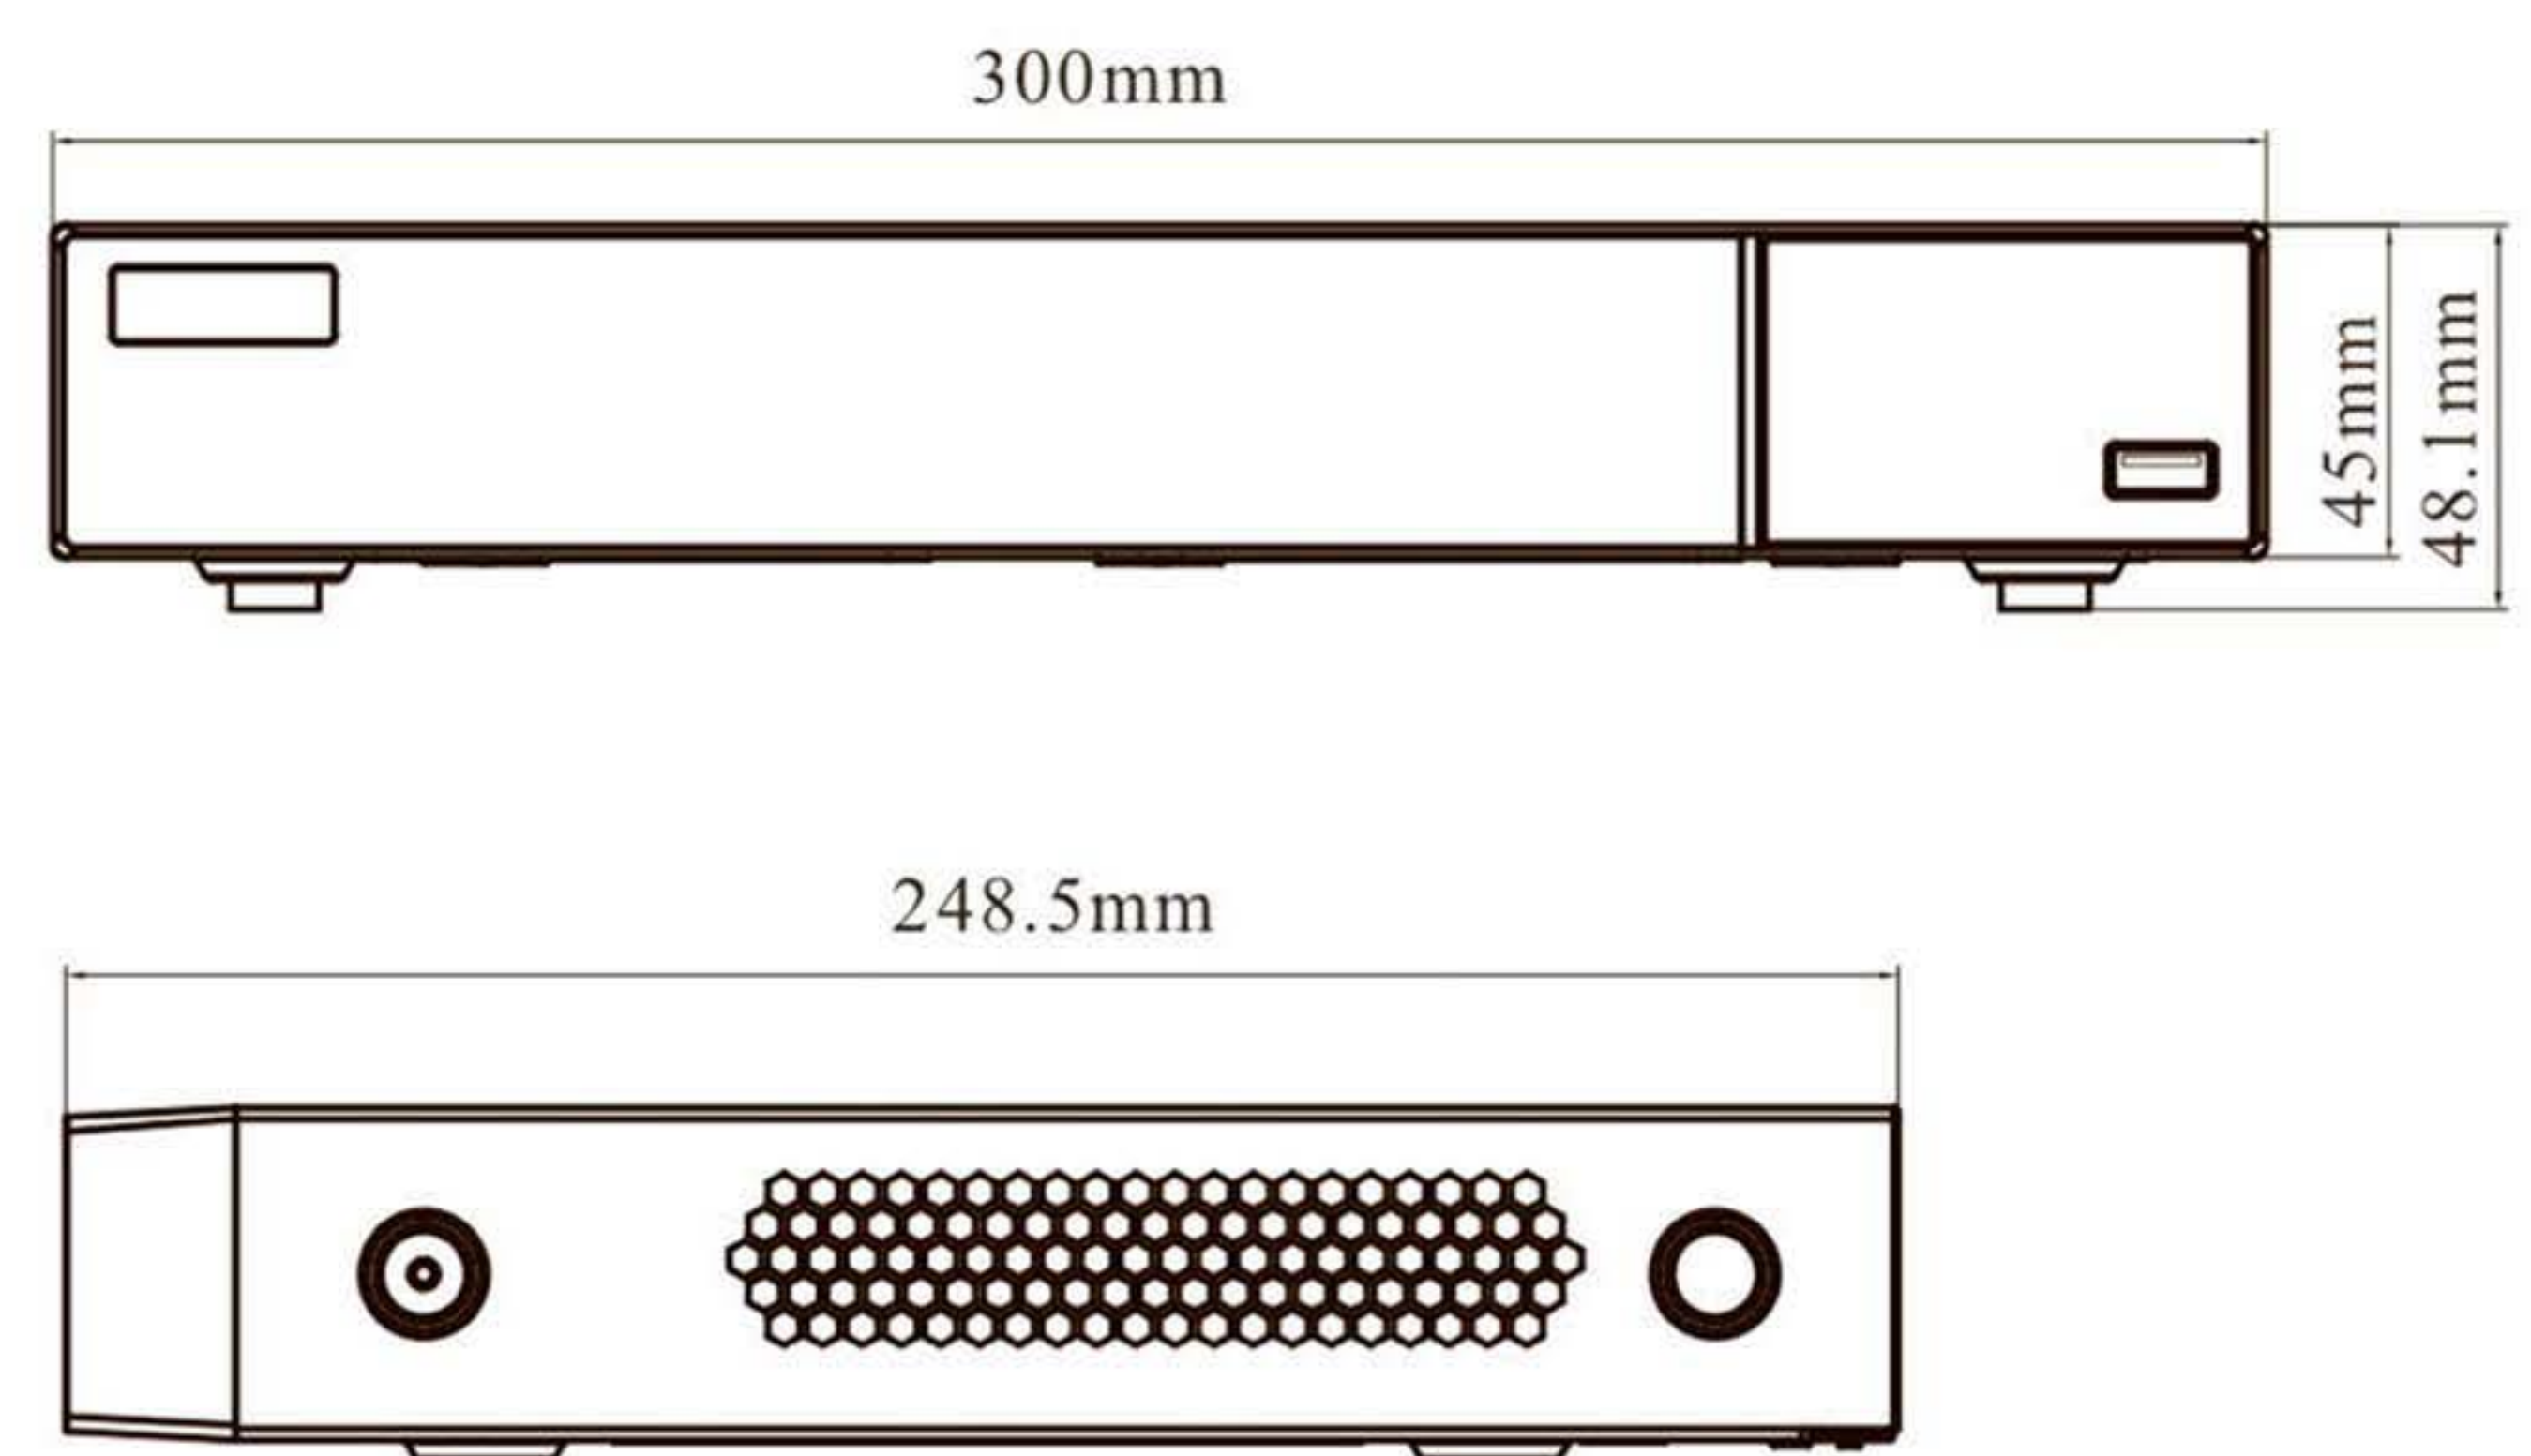

NVR

8 CH 8MP HD PoE NVR

K-N8CH4KT1ST

HD Output HD IPC DDNS Network PTZ Audio MIC Mobile CMS USB Mouse E-mail STD VCA

Series supports 4/8 CH 8MP/6MP/5MP/4MP/3MP/1080P/1280×1024/960P/720P high definition IP video input, which adopts the most advanced SOC technique to ensure high definition recording in each channel and realize outstanding robustness of the system.

Series integrates with 4/8 PoE network ports and supports 4/8 CH IPC direct connection to NVR, simultaneous 4/8 CH playback and 4K ultra high definition display. The series of product can meet different security requirements of home, financial, commerce, enterprise, transportation and government, etc.

Dimensions

Rear Panel

K-N4CH4KT1ST

K-N8CH4K1ST