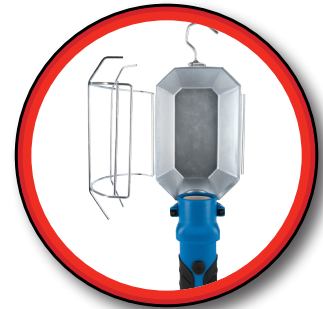

NEW ARRIVAL

120V STEEL CAGE PRO DROP LIGHT

- Reflective galvanized metal lamp shield with swivel hang hook.
- Impact resistant handle with comfortable non-slip rubber grip.
- Standard E26 light socket uses up to 75 watt incandescent bulb or LED equivalent.
- 25ft grounded cord with built-in 120V outlet (600W MAX).
- Designed for use with LED A19/A26 style bulbs, Performance Tool Models W2282/W2283.
- US Patent D883560.