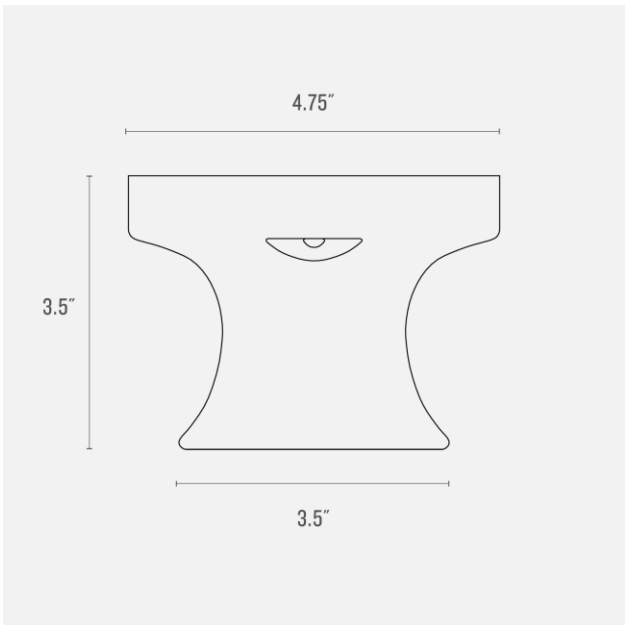

SCHOOLHOUSE

Alabax Small Surface Mount

Application: Surface Mount

Product Origin: Processed and assembled in Portland, Oregon using ethically-sourced domestic and global components.

UL Listed: Yes

Max Wattage: 60 W

Voltage: 120/220 Volts

Location Rating: Damp

Dimensions:

Overall: 3.5" H x 4.75" W x 4.75" D

Canopy: 4.75" W x 4.75" D

Materials: Ceramic

One year guarantee

Color Option(s)