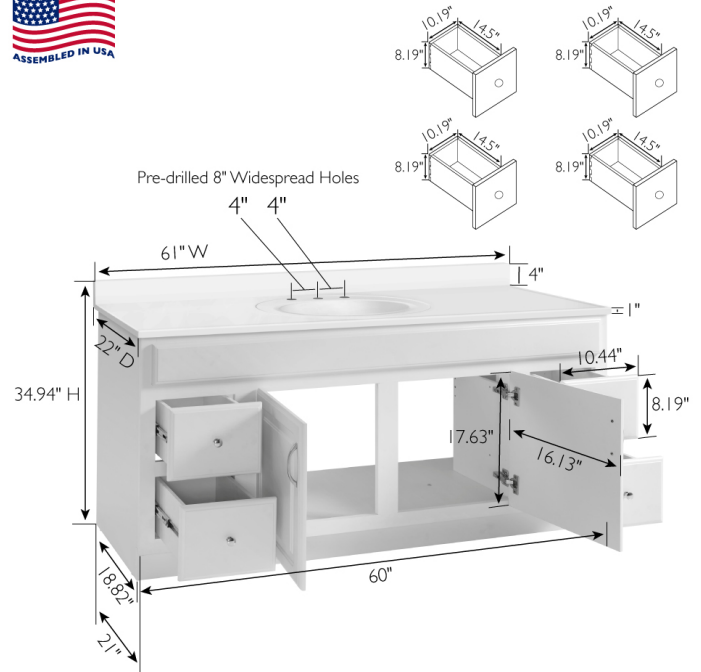

## Concord Shaker 2-Door Vanity with Cultured Marble 8 in. Widespread Solid White Top, Fully Assembled, 61x22, White Base

### SPECIFICATIONS

<b>MATERIAL CONSTRUCTION:</b>	Wood/Cultured Marble
<b>ASSEMBLY REQUIRED:</b>	No
<b>ASSEMBLED DIMENSIONS:</b>	34.9" H x 61" L x 22" D
<b>ASSEMBLED WEIGHT:</b>	180.32 lbs.
<b>TOOLS NEEDED FOR INSTALLATION:</b>	100% Silicone
<b>CONSTRUCTION TYPE:</b>	Face Frame
<b>HINGE STYLE:</b>	Soft Close
<b>DOOR STYLE:</b>	2 Accent Doors
<b>DOOR MATERIAL:</b>	MDF
<b>DRAWER STYLE:</b>	4 Drawers
<b>DRAWER MATERIAL:</b>	MDF
<b>GLIDE STYLE:</b>	Full Extension Ball Bearing
<b>FAKE DWR STYLE:</b>	N/A
<b>DWR DIMENSIONS:</b>	8.2" H x 14.5" L x 10.2" D
<b>DWR CONSTRUCTION:</b>	Standard
<b>FACE FRAME MATERIAL:</b>	Pine
<b>SIDES MATERIAL:</b>	Plywood
<b>BOTTOM MATERIAL:</b>	Plywood

<b>TOE KICK INSET WIDTH:</b>	2.2"
<b>BACK PANEL MATERIAL:</b>	MDF
<b>BACK BRACE MATERIAL:</b>	N/A
<b>FAUCET TYPE:</b>	Lav Widespread
<b>NUMBER OF MOUNTING HOLES:</b>	3
<b>BOWL MATERIAL:</b>	Cultured Marble
<b>BACK SPLASH INCLUDED:</b>	Yes
<b>COLOR:</b>	Solid White
<b>NUMBER OF BOWLS:</b>	1
<b>BOWL DIMENSIONS:</b>	5.63" H x 11.625" W x 16.875" D
<b>BOWL SHAPE:</b>	Oval
<b>SINK THICKNESS:</b>	1"
<b>MOUNTING TYPE:</b>	Widespread
<b>OVERFLOW HOLE:</b>	Yes
<b>WARRANTY:</b>	1-Year limited warranty
<b>TSCA TITLE IV COMPLIANT:</b>	Yes
<b>LEGAL FOR SALE IN CALIFORNIA:</b>	Yes
<b>PROP 65 HARMFUL MATERIAL:</b>	Formaldehyde