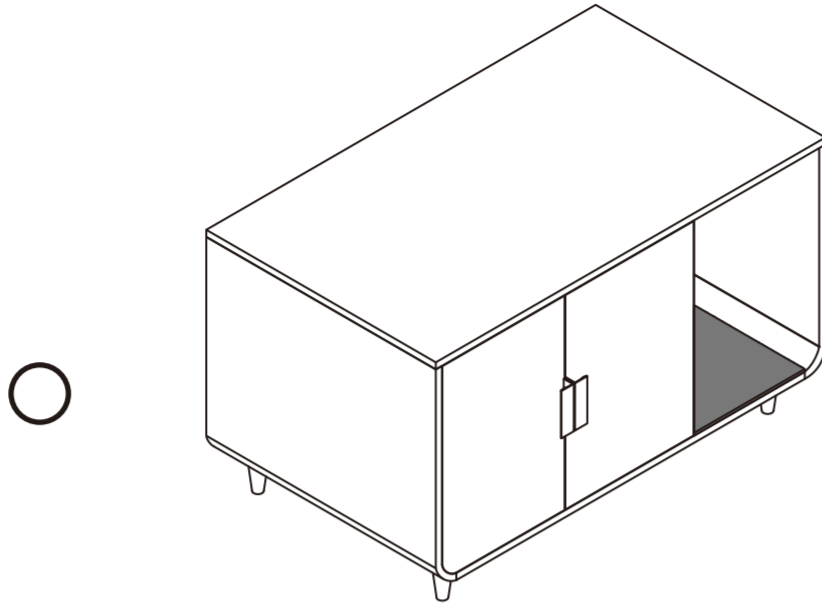

stAArt

**Dyad Wooden
Cat Litter Box**

ST-K100011
ST-K100021

Check that you have all the parts shown
BEFORE assembling the product. If any parts
are missing, please reach out to us.

US

Teamson Design Corp.
Customer Service: 800-935-3959
Mon-Fri 9:00-16:30 EST
Email: support@teamson.com