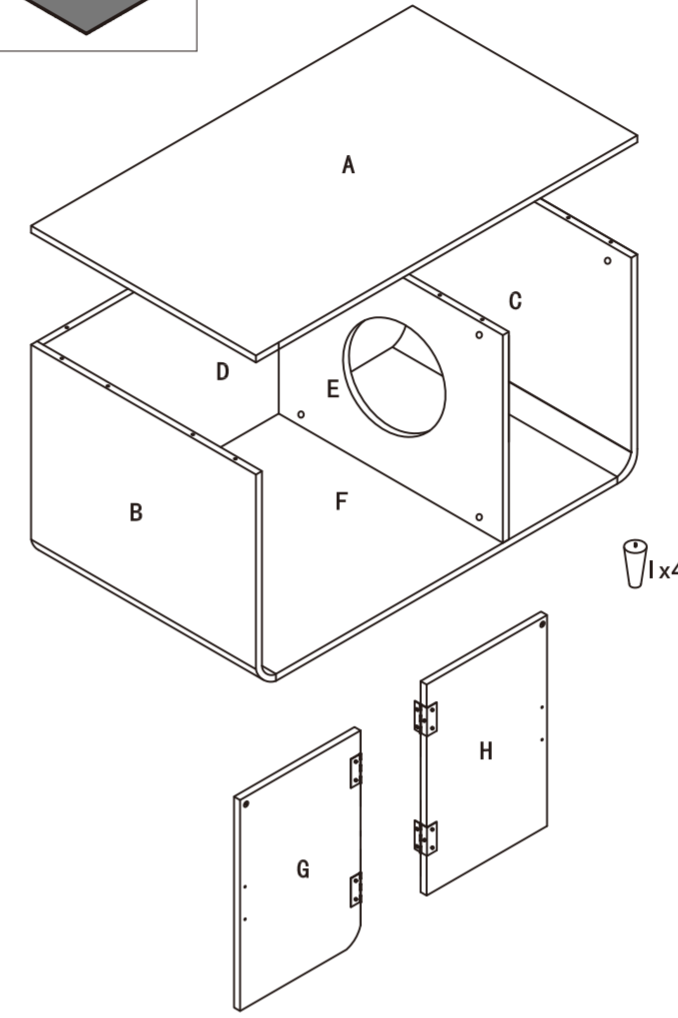

Parts List

① 16 PCS ∅8*30	② 18 PCS	③ 18 PCS ∅15*12
④ 6 PCS	⑤ 2 PCS	⑥ 24 PCS ∅3*12
⑦ 1 PC