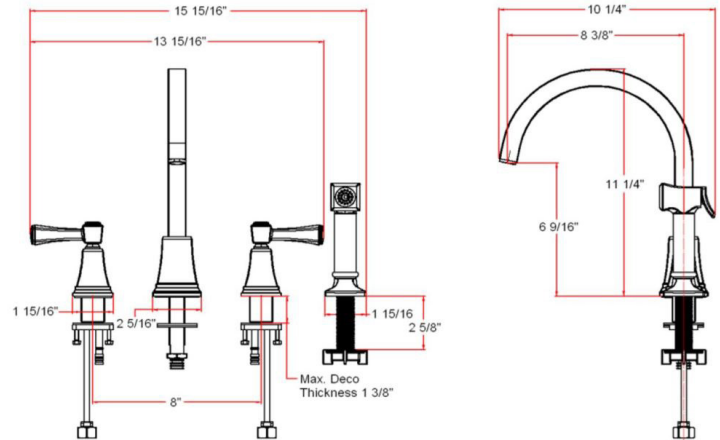

Torino Kitchen Faucet with Sprayer Satin Nickel

SPECIFICATIONS

MATERIAL:	Hybrid	FLOW RATE:	1.8 GPM
HANDLE MATERIAL:	Zinc	LOW FLOW:	Yes
SPOUT MATERIAL:	N/A	HANDLES - CONFIGURATION:	Double Handle
CARTRIDGE MATERIAL:	Ceramic	HANDLE REACH:	2.56"
WATERWAY MATERIAL:	Brass	SPRAYER INCLUDED:	Yes
SPRAYER MATERIAL:	N/A	SPRAYER HOSE LENGTH:	N/A
DRAIN MATERIAL:	N/A	SPRAYER TYPE:	N/A
FAUCET TYPE:	Kitchen Single Handle	SOAP DISPENSER INCLUDED:	No
MOUNTING TYPE:	Deck Mount	QUICK ATTACH INCLUDED:	Yes
MOUNTING HOLES:	4	DIMENSIONS WITH DECK PLATE:	13.9" L x 13.25" W x 11.25"
MAX DECK THICKNESS:	1.22"	WEIGHT WITH DECK PLATE:	5.58 lbs.
DECK PLATE - INCLUDED:	N/A	DIMENSIONS W/O DECK PLATE:	13.19" L x 9.92" W x 11.26" D
SPOUT REACH:	8.39"	WEIGHT W/O DECK PLATE:	5.69 lbs.
SPOUT HEIGHT:	6.46"	PVD FINISH:	Yes