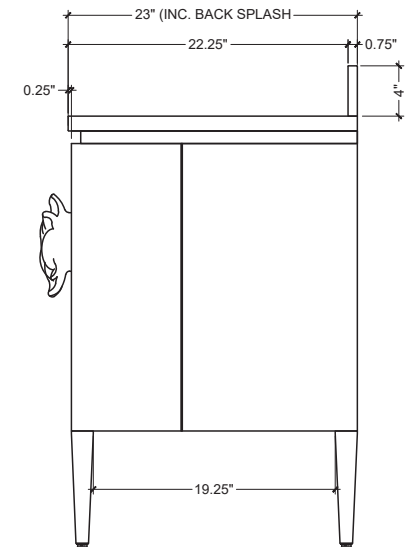

ITEM: 3800-0001 / 3800-0002 Briallen 48" Bath Vanity

Overall Dimensions

Width: 48"
Depth: 23"
Height: 34.25" (to counter top)

Cabinet Only: 47.50"w x 22.25"d x 33.125"h

Vanity Top: 48"w x 23"d x 1.18"h

Back Splash: 48"w x 0.75"d x 4"h

Sink Opening: 19.69"l x 13.78"w x 6"d

Faucet Hole Sizes: 1.50"dia. / 38mm

Plumbing Cutout: 8.25"w x 8.25"h

Plumbing Cutout Center to Floor: 21"h

Door Size: 14"w x 22.87"h (each)

Main Interior: 26"w x 21"d x 15"h (under sink)

Fixed Shelf Size: 8.87"w x 17.19"d (each)

Fixed Shelf Height: 10.75"h

Leg Height: 9"h

TOP

FRONT

SIDE