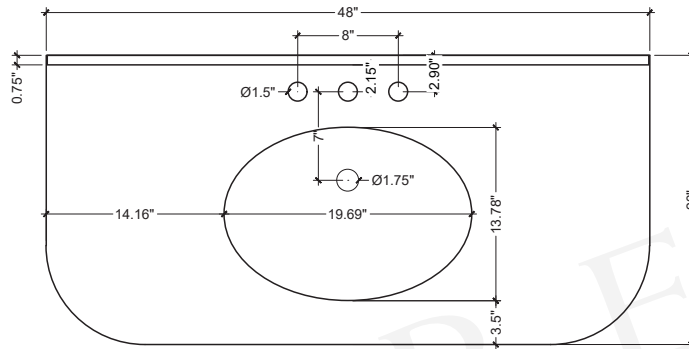

ITEM: 3800-0001 / 3800-0002 Briallen 48" Bath Vanity

Overall Dimensions

Width: 48"
Depth: 23"
Height: 34.25" (to counter top)

Cabinet Only: 47.50"w x 22.25"d x 33.125"h

Vanity Top: 48"w x 23"d x 1.18"h

Back Splash: 48"w x 0.75"d x 4"h

Sink Opening: 19.69"l x 13.78"w x 6"d

Faucet Hole Sizes: 1.50"dia. / 38mm

Plumbing Cutout: 8.25"w x 8.25"h

Plumbing Cutout Center to Floor: 21"h

Door Size: 14"w x 22.87"h (each)

Main Interior: 26"w x 21"d x 15"h (under sink)

Fixed Shelf Size: 8.87"w x 17.19"d (each)

Fixed Shelf Height: 10.75"h

Leg Height: 9"h

TOP

FRONT

SIDE