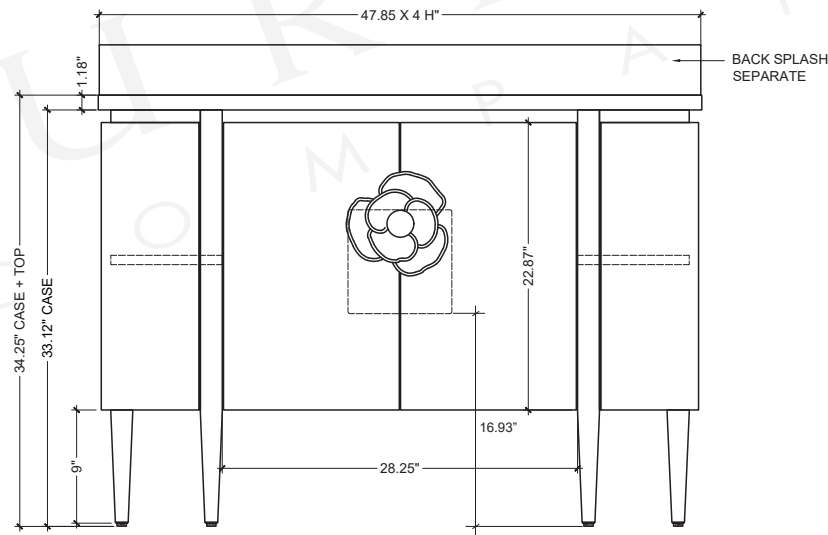

ITEM: 3800-0001 / 3800-0002 Briallen 48" Bath Vanity

Overall Dimensions

Width: 48"
Depth: 23"
Height: 34.25" (to counter top)

Cabinet Only: 47.50"w x 22.25"d x 33.125"h

Vanity Top: 48"w x 23"d x 1.18"h

Back Splash: 48"w x 0.75"d x 4"h

Sink Opening: 19.69"l x 13.78"w x 6"d

Faucet Hole Sizes: 1.50"dia. / 38mm

Plumbing Cutout: 8.25"w x 8.25"h

Plumbing Cutout Center to Floor: 21"h

Door Size: 14"w x 22.87"h (each)

Main Interior: 26"w x 21"d x 15"h (under sink)

Fixed Shelf Size: 8.87"w x 17.19"d (each)

Fixed Shelf Height: 10.75"h

Leg Height: 9"h

TOP

FRONT

SIDE