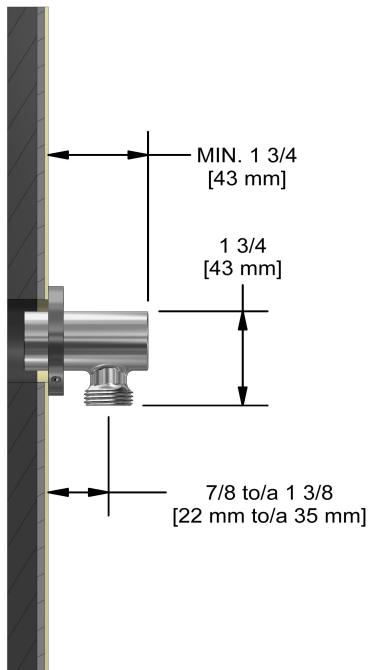

Sizes, models and finishes may differ from thoses presented.

Warranty

This **Riobel Inc.** product you have purchased carries a Limited Lifetime Warranty on the chrome, PVD finish, blacks and all working parts and is guaranteed from the initial purchase date against all manufacturing defects. All other finishes, including plastic components, are guaranteed for one year. All electric and/or electronic parts are covered by a 5-year limited warranty.

Customer Service

Ontario, West Canada : 888-287-5354 Quebec, Maritimes, United States : 866-473-8442