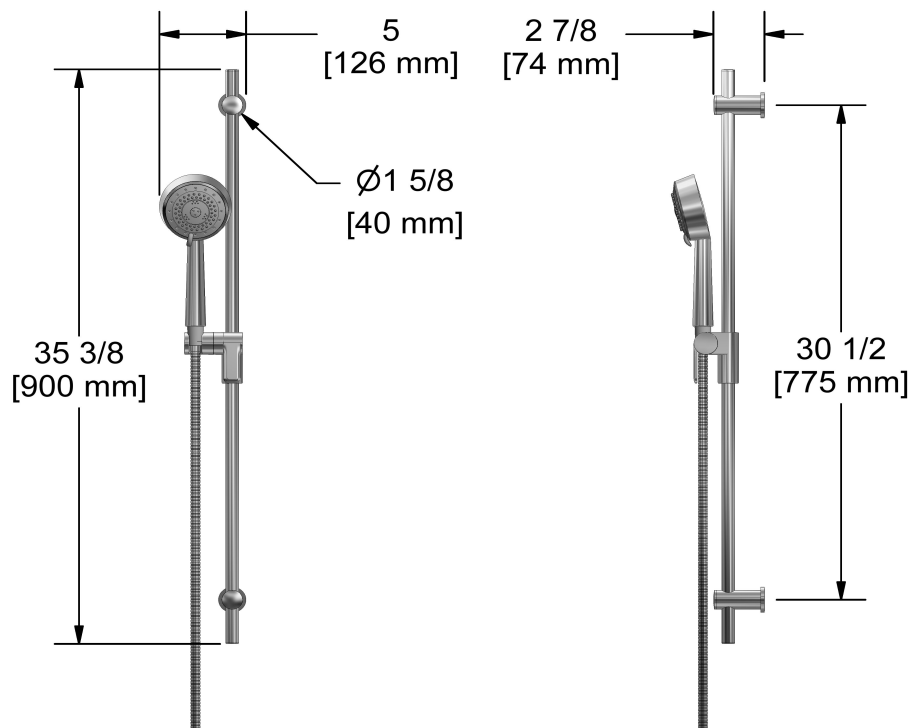

Certifications

- CSA B125.1
- ASME A112.18.1
- CMR248 Approval

Sizes, models and finishes may differ from those presented.

Warranty

This **Riobel Inc.** product you have purchased carries a Limited Lifetime Warranty on the chrome, PVD finish, blacks and all working parts and is guaranteed from the initial purchase date against all manufacturing defects. All other finishes, including plastic components, are guaranteed for one year. All electric and/or electronic parts are covered by a 5-year limited warranty.

Customer Service

Ontario, West Canada : 888-287-5354 Quebec, Maritimes, United States : 866-473-8442