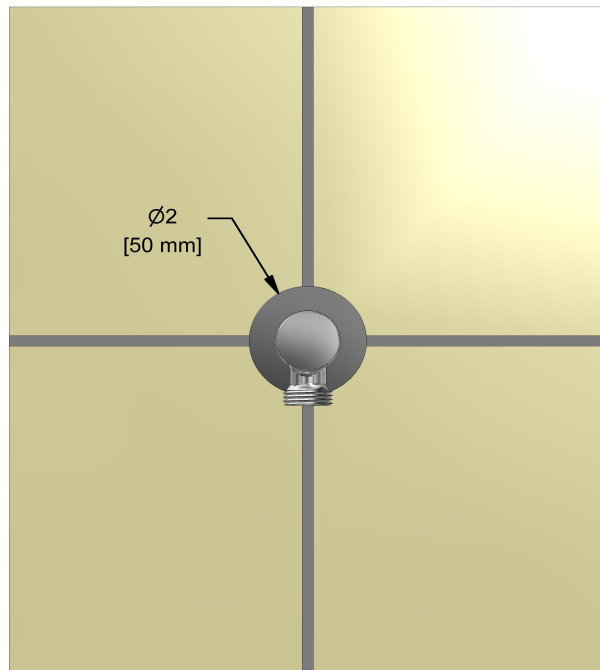

Sizes, models and finishes may differ from thoses presented.

Warranty

This **Riobel Inc.** product you have purchased carries a Limited Lifetime Warranty on the chrome, PVD finish, blacks and all working parts and is guaranteed from the initial purchase date against all manufacturing defects. All other finishes, including plastic components, are guaranteed for one year. All electric and/or electronic parts are covered by a 5-year limited warranty.

Customer Service

Ontario, West Canada : 888-287-5354 Quebec, Maritimes, United States : 866-473-8442