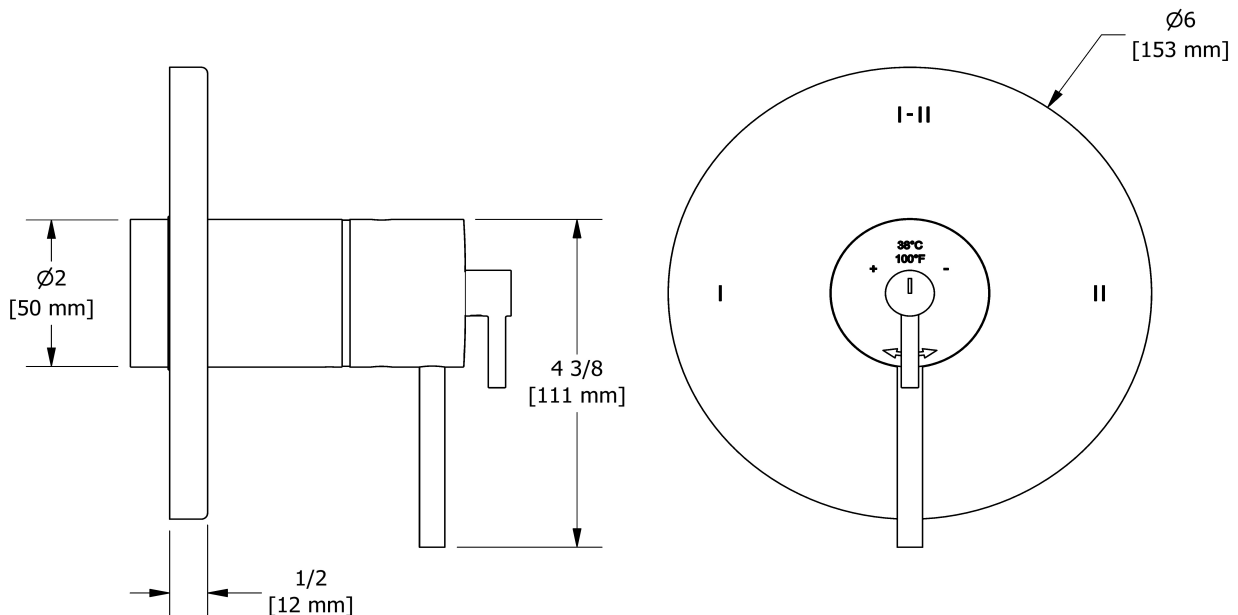

Sizes, models and finishes may differ from those presented.

Warranty

This **Riobel Inc.** product you have purchased carries a Limited Lifetime Warranty on the chrome, PVD finish, blacks and all working parts and is guaranteed from the initial purchase date against all manufacturing defects. All other finishes, including plastic components, are guaranteed for one year. All electric and/or electronic parts are covered by a 5-year limited warranty.

Customer Service

Ontario, West Canada : 888-287-5354 Quebec, Maritimes, United States : 866-473-8442

2020.11.07