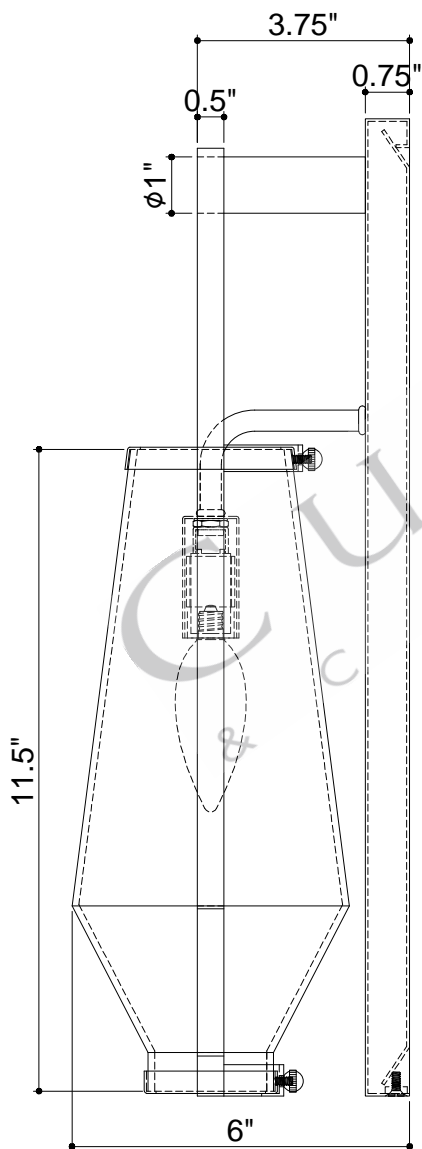

17.25"H*5.0"W*0.75"D BACK PLATE
 17.25"H*5.5"W*6.0"D OVERALL DIAMETER
 5.0"DIA*11.5"H GLASS

TOP VIEW

SIDE VIEW

FRONT VIEW

5800-0050B 5800-0051B

ALL WORK © 2024 CURREY & COMPANY