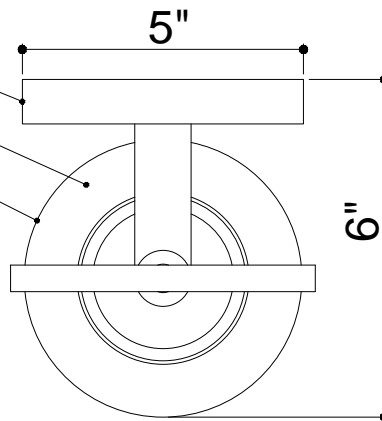

17.25"H*5.0"W*0.75"D BACK PLATE
 17.25"H*5.5"W*6.0"D OVERALL DIAMETER
 5.0"DIA*11.5"H GLASS

TOP VIEW

SIDE VIEW

FRONT VIEW

5800-0050B 5800-0051B

ALL WORK © 2024 CURREY & COMPANY