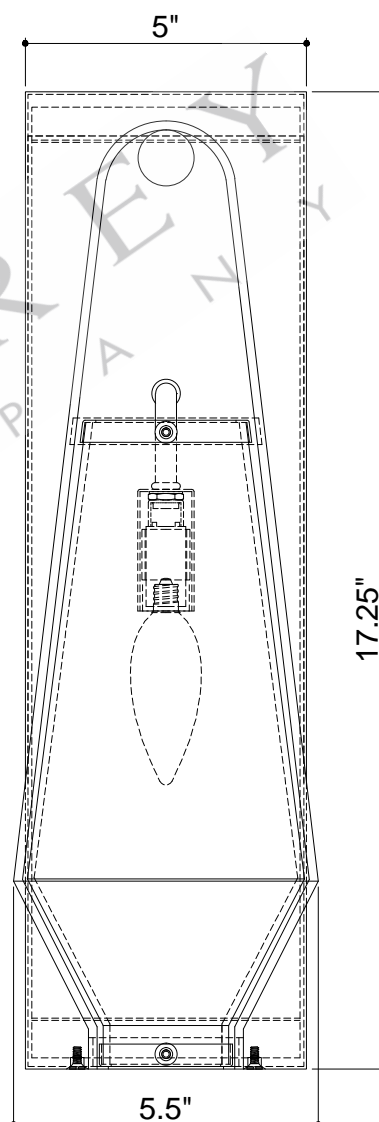

17.25"H*5.0"W*0.75"D BACK PLATE
 17.25"H*5.5"W*6.0"D OVERALL DIAMETER
 5.0"DIA*11.5"H GLASS

TOP VIEW

SIDE VIEW

FRONT VIEW

5800-0050B 5800-0051B

ALL WORK © 2024 CURREY & COMPANY