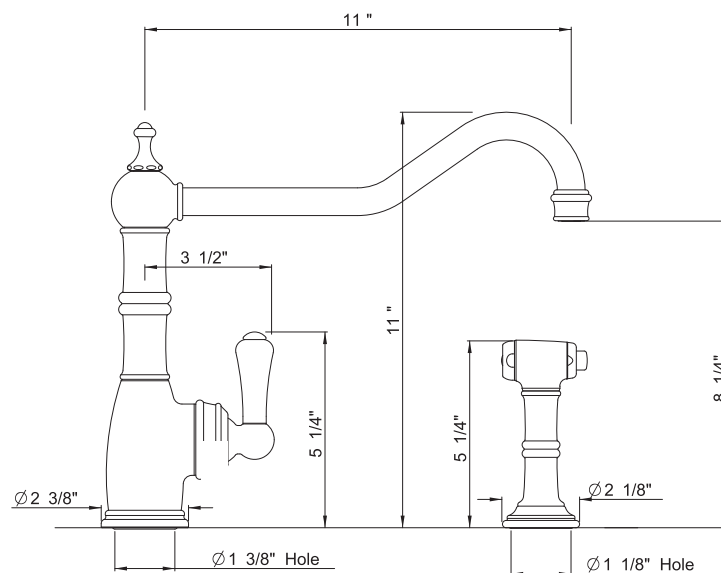

Single Lever Single Hole faucet with Sidespray

Perrin & Rowe Kitchen

U.4747

FEATURES

- Metal lever only
- Made from solid brass barstock, CNC machined
- Ceramic disc control cartridge
- 11" reach swivel spout
- Insulated brass sidespray
- 1 3/4" max. installation depth on deck

Single Hole Bar Faucet

* Where indicated specify color