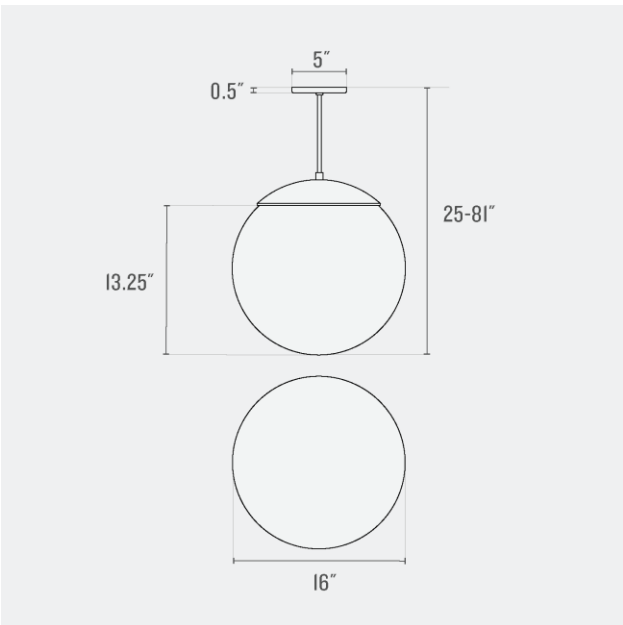

Location Rating: Damp

Dimensions:

Choice of Length: 25 - 81"

Overall: 16" W x 16" D

Shade: 13.25" H x 16" W x 16" D

Canopy: 0.5" H x 5" W x 5" D

Materials: Brass or Steel, Glass

One year guarantee