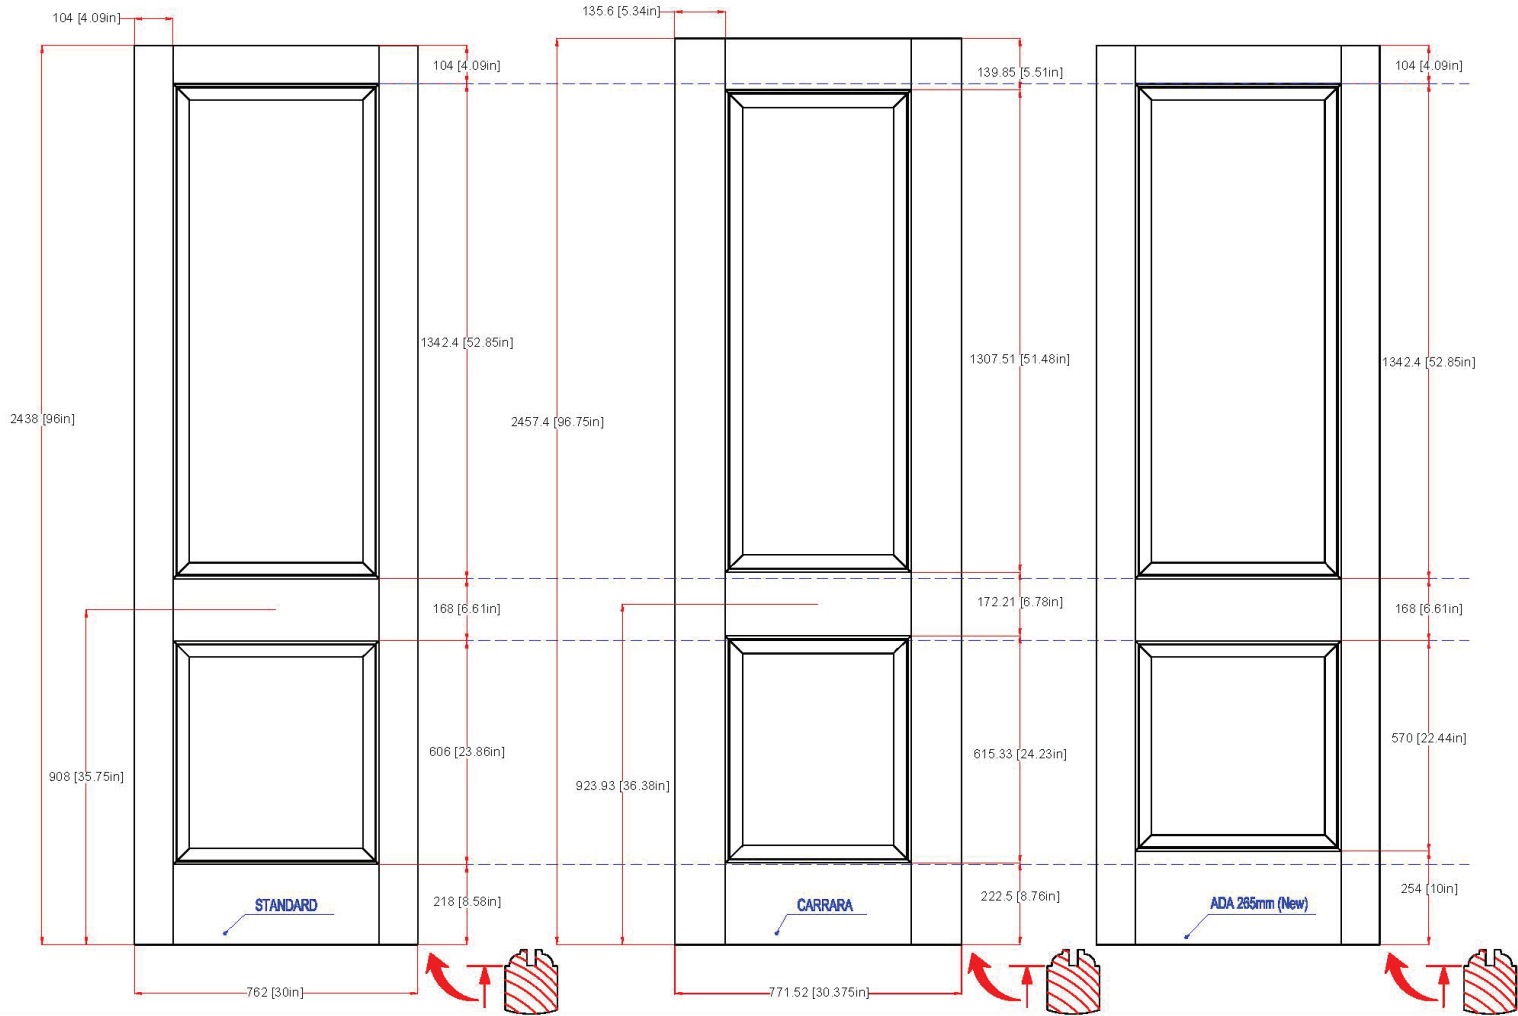

Size in Millimeter:  
35 x 762 x 2134

Drawing Code:  
A015210

**FRAMEPORT**<sup>®</sup>  
MANUFACTURERS OF QUALITY DOORS

**"Livorno"**

2/6 X 7/0

(Comparison STANDARD - CRAFTMASTER - ADA 265mm New) TWO PANEL 35 mm (1 3/8")

Last Update:

Drawing Scale:

FSC Wood Statistic

Size in Inch Decimals:

Size in Millimeter:

Drawing Code:

TW-02

TWO PANEL 35 mm (1 3/8") Two Panel 19 mm Raised SGL-2S ADA VG Ovolo Sticking

Last Update: 09/08/18  
Drawing Scale: 1:20

FSC Wood Statistic  
0.046276m<sup>3</sup>

Size in Inch Decimals:  
1.38 x 30 x 96

Size in Millimeter:  
35 x 762 x 2438

Drawing Code:  
A015217

**FRAMEPORT**<sup>®</sup>  
MANUFACTURERS OF QUALITY DOORS

**"Livorno"**

2/6 X 8/0

(Comparison STANDARD - CRAFTMASTER - ADA 265mm New) TWO PANEL 35 mm (1 3/8")

Last Update:

Drawing Scale:

FSC Wood Statistic

Size in Inch Decimals:

Size in Millimeter: