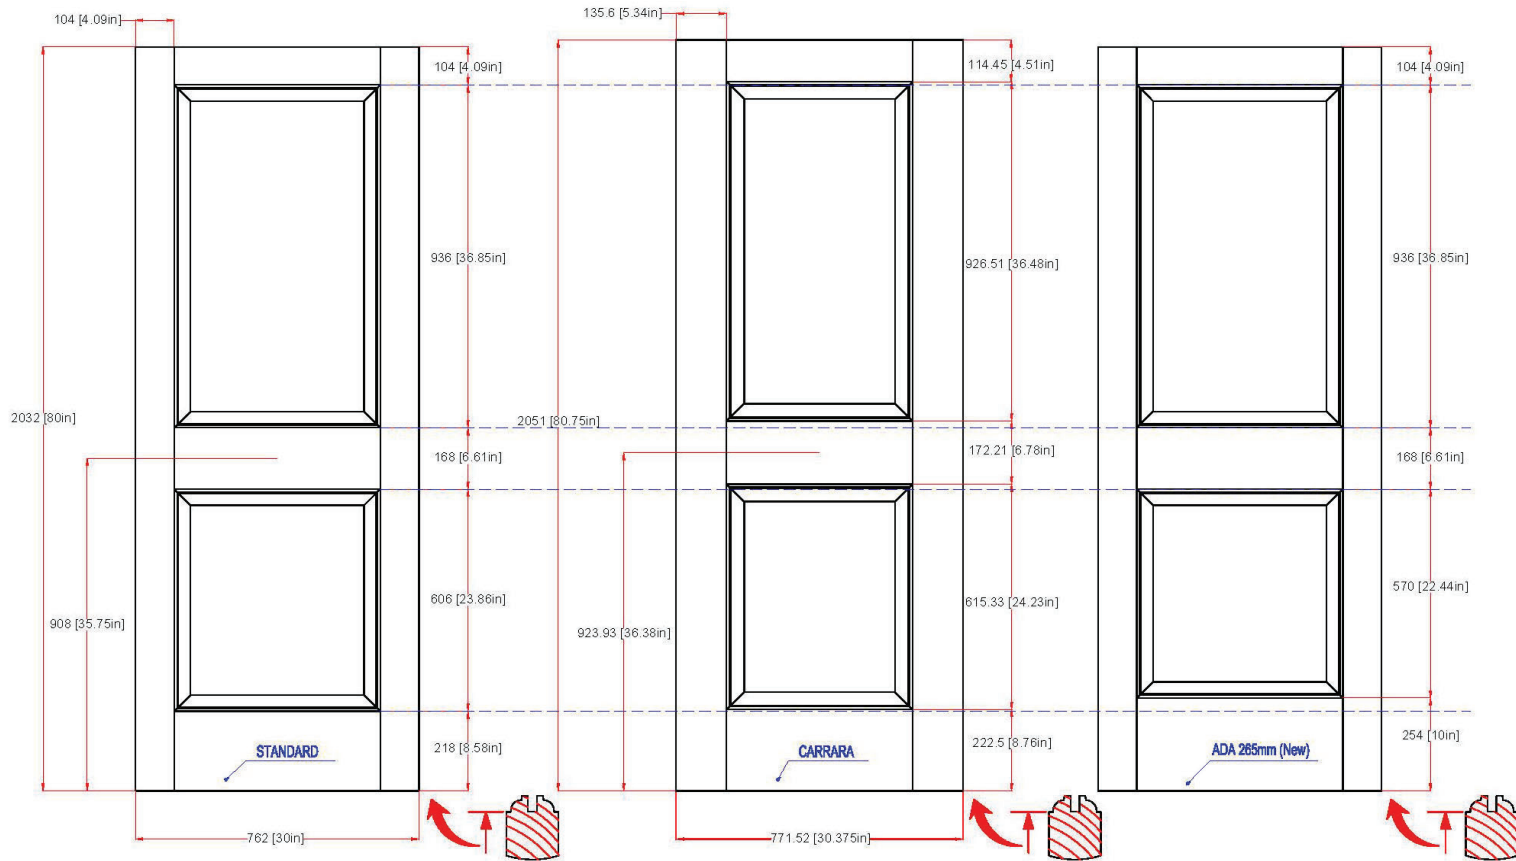

Last Update:
Drawing Scale:

FSC Wood Statistic

Size in Inch Decimals:

Size in Millimeter:

Drawing Code:
TW-01

FRAMEPORT®
MANUFACTURERS OF QUALITY DOORS