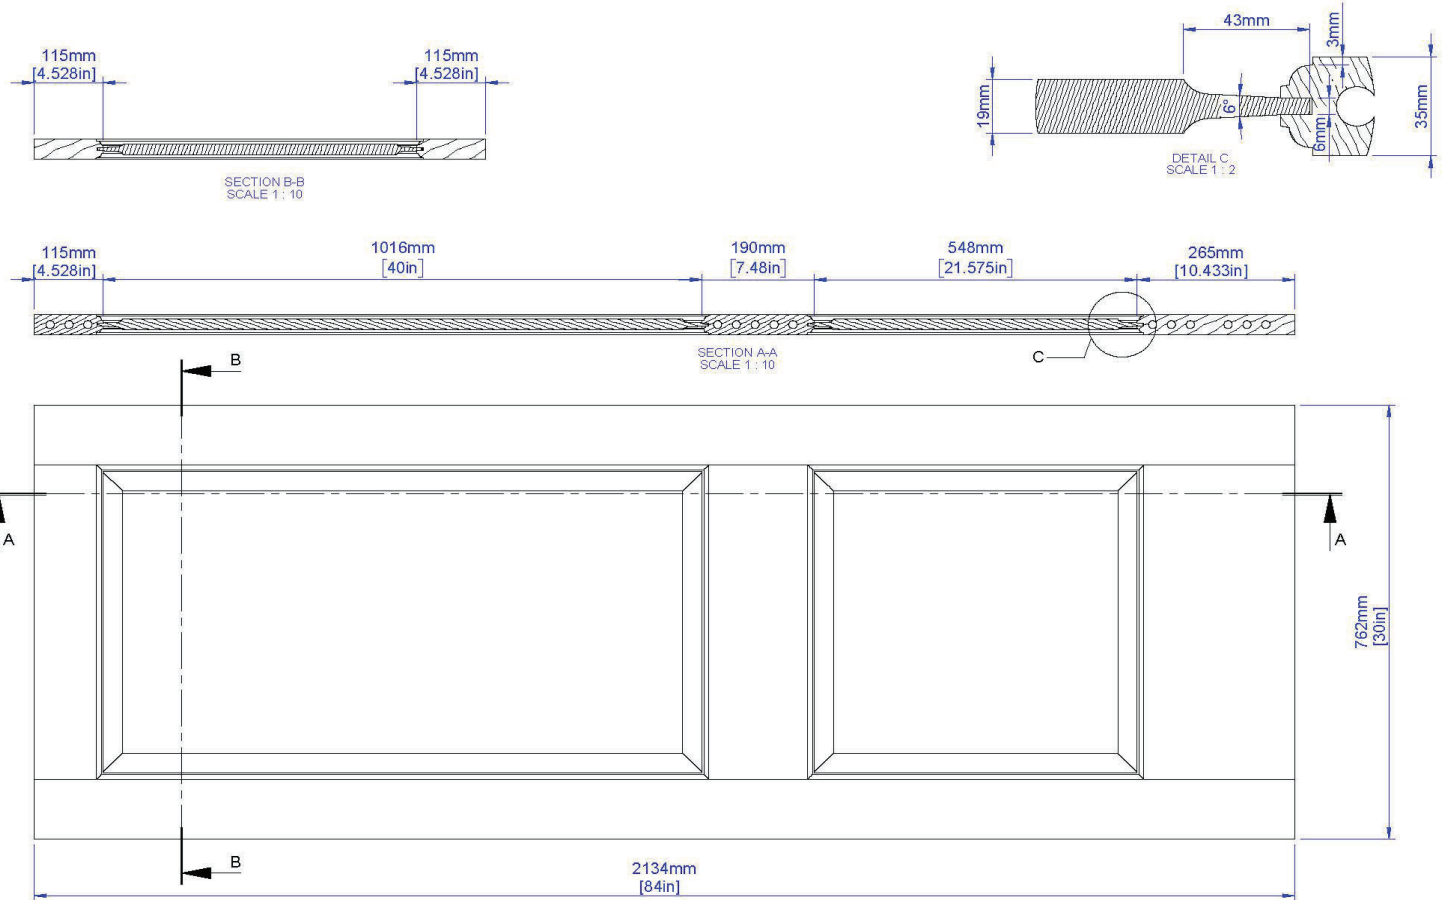

# "Livorno"

2/6 X 6/8

TWO PANEL 35 mm (1 3/8") Two Panel 19 mm Raised SGL-2S ADA VG Ovolo Sticking

	Last Update: 08/08/18	FSC Wood Statistic	Size in Inch Decimals:	Size in Millimeter:	Drawing Code:	
	Drawing Scale: 1:20	0.039264m³	1.38 x 30 x 80	35 x 762 x 2032	A015099	

TWO PANEL 35 mm (1 3/8") Two Panel 19 mm Raised SGL-2S ADA VG Ovolo Sticking

Last Update: 09/08/18  
Drawing Scale: 1:20

FSC Wood Statistic  
0.041024m<sup>3</sup>

Size in Inch Decimals:  
1.38 x 30 x 84

Size in Millimeter:  
35 x 762 x 2134

Drawing Code:  
A015210

**FRAMEPORT**<sup>®</sup>  
MANUFACTURERS OF QUALITY DOORS

**"Livorno"**

2/6 X 7/0

(Comparison STANDARD - CRAFTMASTER - ADA 265mm New) TWO PANEL 35 mm (1 3/8")

Last Update: 09/08/18  
Drawing Scale: 1:20

FSC Wood Statistic  
0.046276m<sup>3</sup>

Size in Inch Decimals:  
1.38 x 30 x 96

Size in Millimeter:  
35 x 762 x 2438

Drawing Code:  
A015217

**FRAMEPORT**<sup>®</sup>  
MANUFACTURERS OF QUALITY DOORS