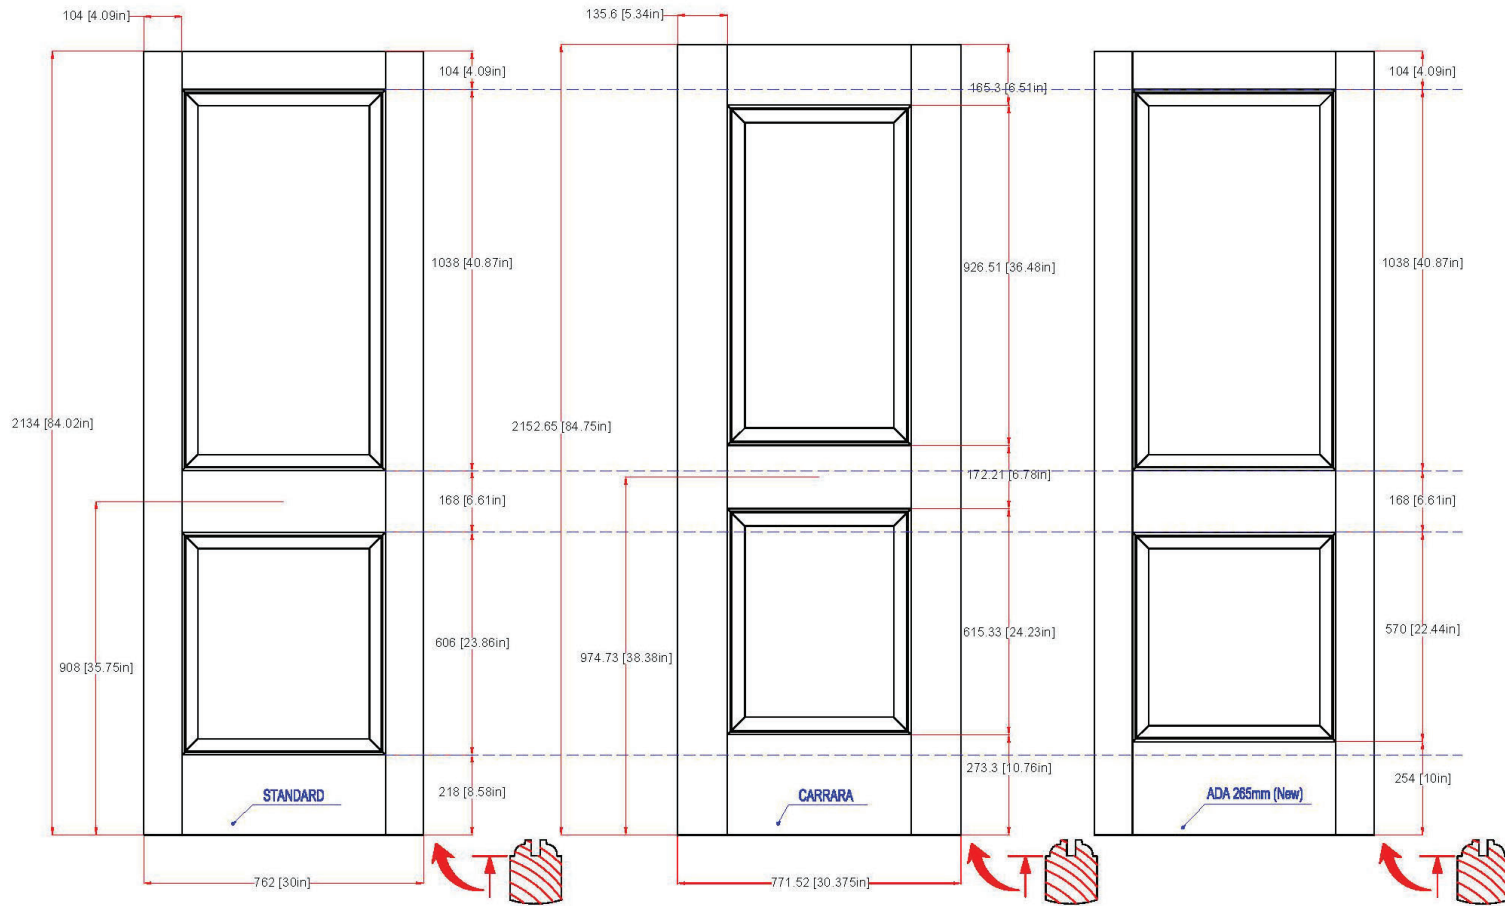

# "Livorno"

2/6 X 6/8

TWO PANEL 35 mm (1 3/8") Two Panel 19 mm Raised SGL-2S ADA VG Ovolo Sticking

	Last Update: 08/08/18	FSC Wood Statistic	Size in Inch Decimals:	Size in Millimeter:	Drawing Code:	
	Drawing Scale: 1:20	0.039264m³	1.38 x 30 x 80	35 x 762 x 2032	A015099	

TWO PANEL 35 mm (1 3/8") Two Panel 19 mm Raised SGL-2S ADA VG Ovolo Sticking

Last Update: 09/08/18  
Drawing Scale: 1:20

FSC Wood Statistic  
0.041024m<sup>3</sup>

Size in Inch Decimals:  
1.38 x 30 x 84

Size in Millimeter:  
35 x 762 x 2134

Drawing Code:  
A015210

**FRAMEPORT**<sup>®</sup>  
MANUFACTURERS OF QUALITY DOORS

**"Livorno"**

2/6 X 7/0

(Comparison STANDARD - CRAFTMASTER - ADA 265mm New) TWO PANEL 35 mm (1 3/8")

Last Update: 09/08/18  
Drawing Scale: 1:20

FSC Wood Statistic  
0.046276m<sup>3</sup>

Size in Inch Decimals:  
1.38 x 30 x 96

Size in Millimeter:  
35 x 762 x 2438

Drawing Code:  
A015217

**FRAMEPORT**<sup>®</sup>  
MANUFACTURERS OF QUALITY DOORS