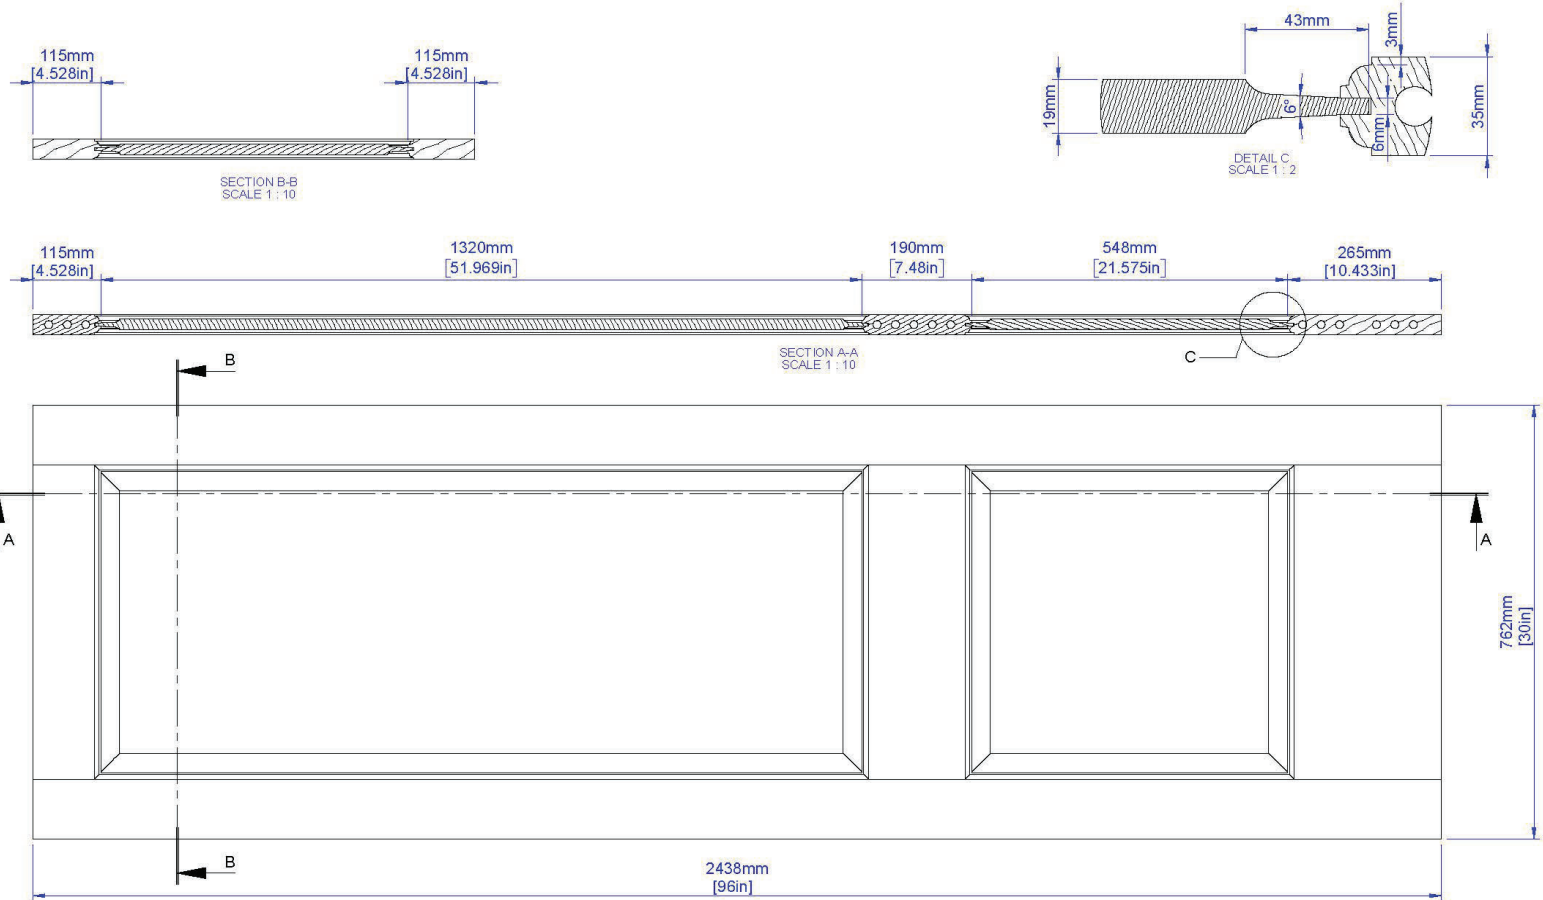

Size in Millimeter:  
35 x 762 x 2134

Drawing Code:  
A015210

**FRAMEPORT**<sup>®</sup>  
MANUFACTURERS OF QUALITY DOORS

**"Livorno"**

2/6 X 7/0

(Comparison STANDARD - CRAFTMASTER - ADA 265mm New) TWO PANEL 35 mm (1 3/8")

Last Update:

Drawing Scale:

FSC Wood Statistic

Size in Inch Decimals:

Size in Millimeter:

Drawing Code:

TW-02

TWO PANEL 35 mm (1 3/8") Two Panel 19 mm Raised SGL-2S ADA VG Ovolo Sticking

Last Update: 09/08/18  
Drawing Scale: 1:20

FSC Wood Statistic  
0.046276m<sup>3</sup>

Size in Inch Decimals:  
1.38 x 30 x 96

Size in Millimeter:  
35 x 762 x 2438

Drawing Code:  
A015217

**FRAMEPORT**<sup>®</sup>  
MANUFACTURERS OF QUALITY DOORS

**"Livorno"**

2/6 X 8/0

(Comparison STANDARD - CRAFTMASTER - ADA 265mm New) TWO PANEL 35 mm (1 3/8")

Last Update:

Drawing Scale:

FSC Wood Statistic

Size in Inch Decimals:

Size in Millimeter: