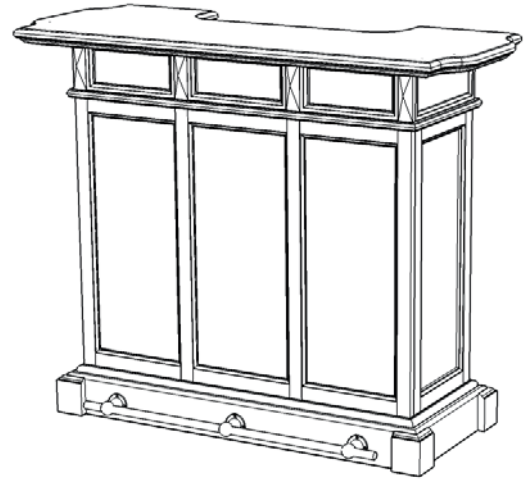

homestyles®

20 05002 0991

Bar

IMPORTANT

Carefully remove all the parts from the carton and place them individually on a soft cloth to prevent scratches or other damage.

Carefully and strictly follow these assembly instructions to ensure a completed product as designed.

Do not use power tools above 8 volts to assemble.

Part List

A.
Top
1 pc.

B.
Sub Top
1 pc.

C.
Front Panel
1 pc.

E.
Glass Holder
1 pc.

H.
Front Panel
2 pcs.

I.
Front Panel
1 pc.