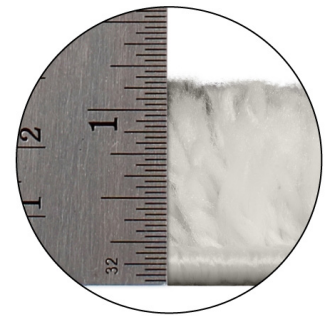

Rixelle Soft Shag Runner Rug 2'2" x 10'  
Ivory/Charcoal

1.18" Thick

**SPECIFICATIONS**

<b>MATERIAL:</b>	Polypropylene	<b>CONSTRUCTION:</b>	Machine Made
<b>BACKING MATERIAL:</b>	Cotton	<b>CONSTRUCTION TECHNIQUE:</b>	Power Loom
<b>INDOOR/OUTDOOR:</b>	Indoor Use Only	<b>REMOVABLE BACKING:</b>	No
<b>SHAPE:</b>	Runner	<b>NON-SLIP BACKING:</b>	No
<b>COLOR:</b>	Ivory/Charcoal	<b>WATER RESISTANT:</b>	No
<b>ASSEMBLED DIMENSIONS:</b>	1.18" H x 2'2" W x 10' L	<b>SAFE FOR HEATED FLOORS:</b>	No
<b>ASSEMBLED WEIGHT:</b>	7.28 lbs.	<b>FLAME RETARDANT:</b>	No
<b>PILE HEIGHT:</b>	1.18"	<b>ANTI-MICROBIAL:</b>	No
<b>PILE HEIGHT VARIATION:</b>	No		
<b>RUG FRINGE OR TASSLE:</b>	No		
<b>MACHINE WASHABLE:</b>	No		
<b>RUG PAD RECOMMENDED:</b>	Yes		