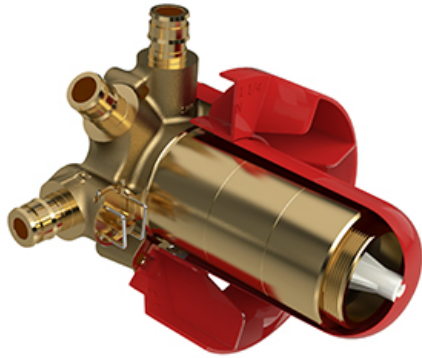

Customer Service

Ontario, West Canada : 888-287-5354 Quebec, Maritimes, United States : 866-473-8442

3-way Type T/P coaxial valve rough without cartridge
 EXPANSION PEX
R45-EX

Specifications

Descriptions

- TXX45XX or TXX47XX trim required to complete
- Service valves
- Rough only
- Three 1/2" outlets EXPANSION PEX
- 1/2" inlet EXPANSION PEX
- Test cap