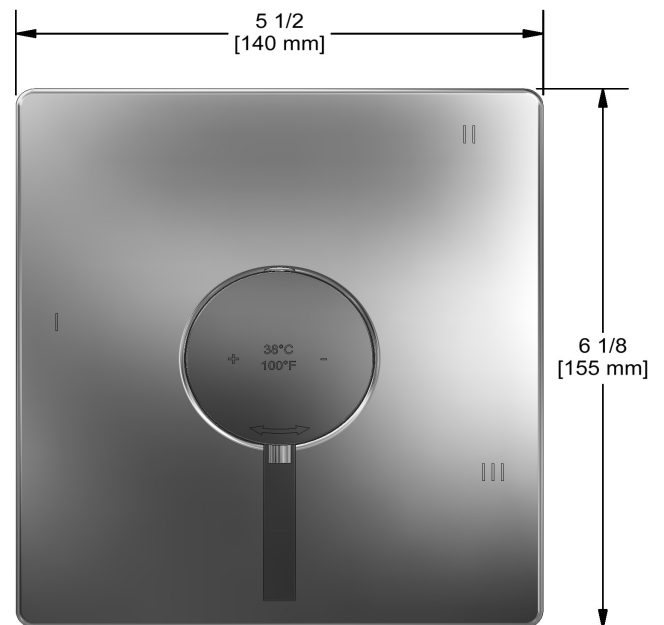

Available colors

- C : Chrome

Available flow

- 23 L/min, 6.0 gpm (US) 60psi

Certifications

- CSA B125.1
- ASME A112.18.1
- ASSE 1016
- CMR248 Approval
- ADA

Sizes, models and finishes may differ from those presented.