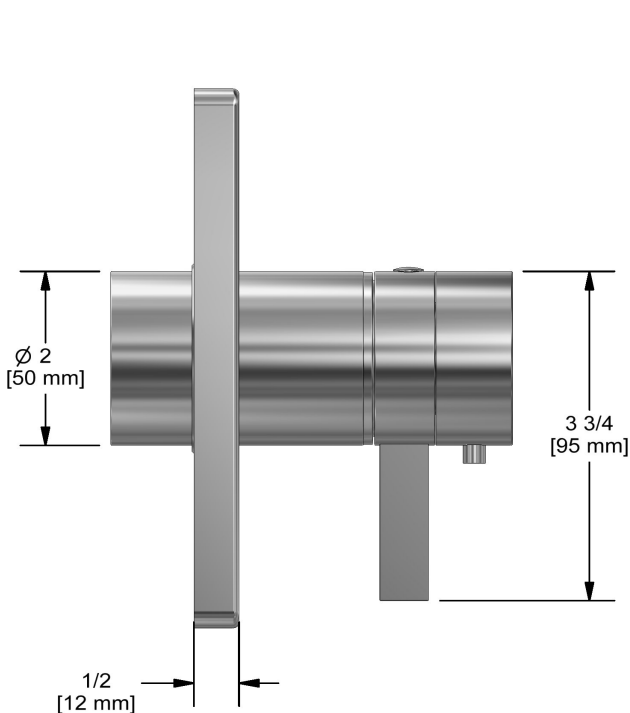

Sizes, models and finishes may differ from those presented.

Warranty

This **Riobel Inc.** product you have purchased carries a Limited Lifetime Warranty on the chrome, PVD finish, blacks and all working parts and is guaranteed from the initial purchase date against all manufacturing defects. All other finishes, including plastic components, are guaranteed for one year. All electric and/or electronic parts are covered by a 5-year limited warranty.

Customer Service

Ontario, West Canada : 888-287-5354 Quebec, Maritimes, United States : 866-473-8442